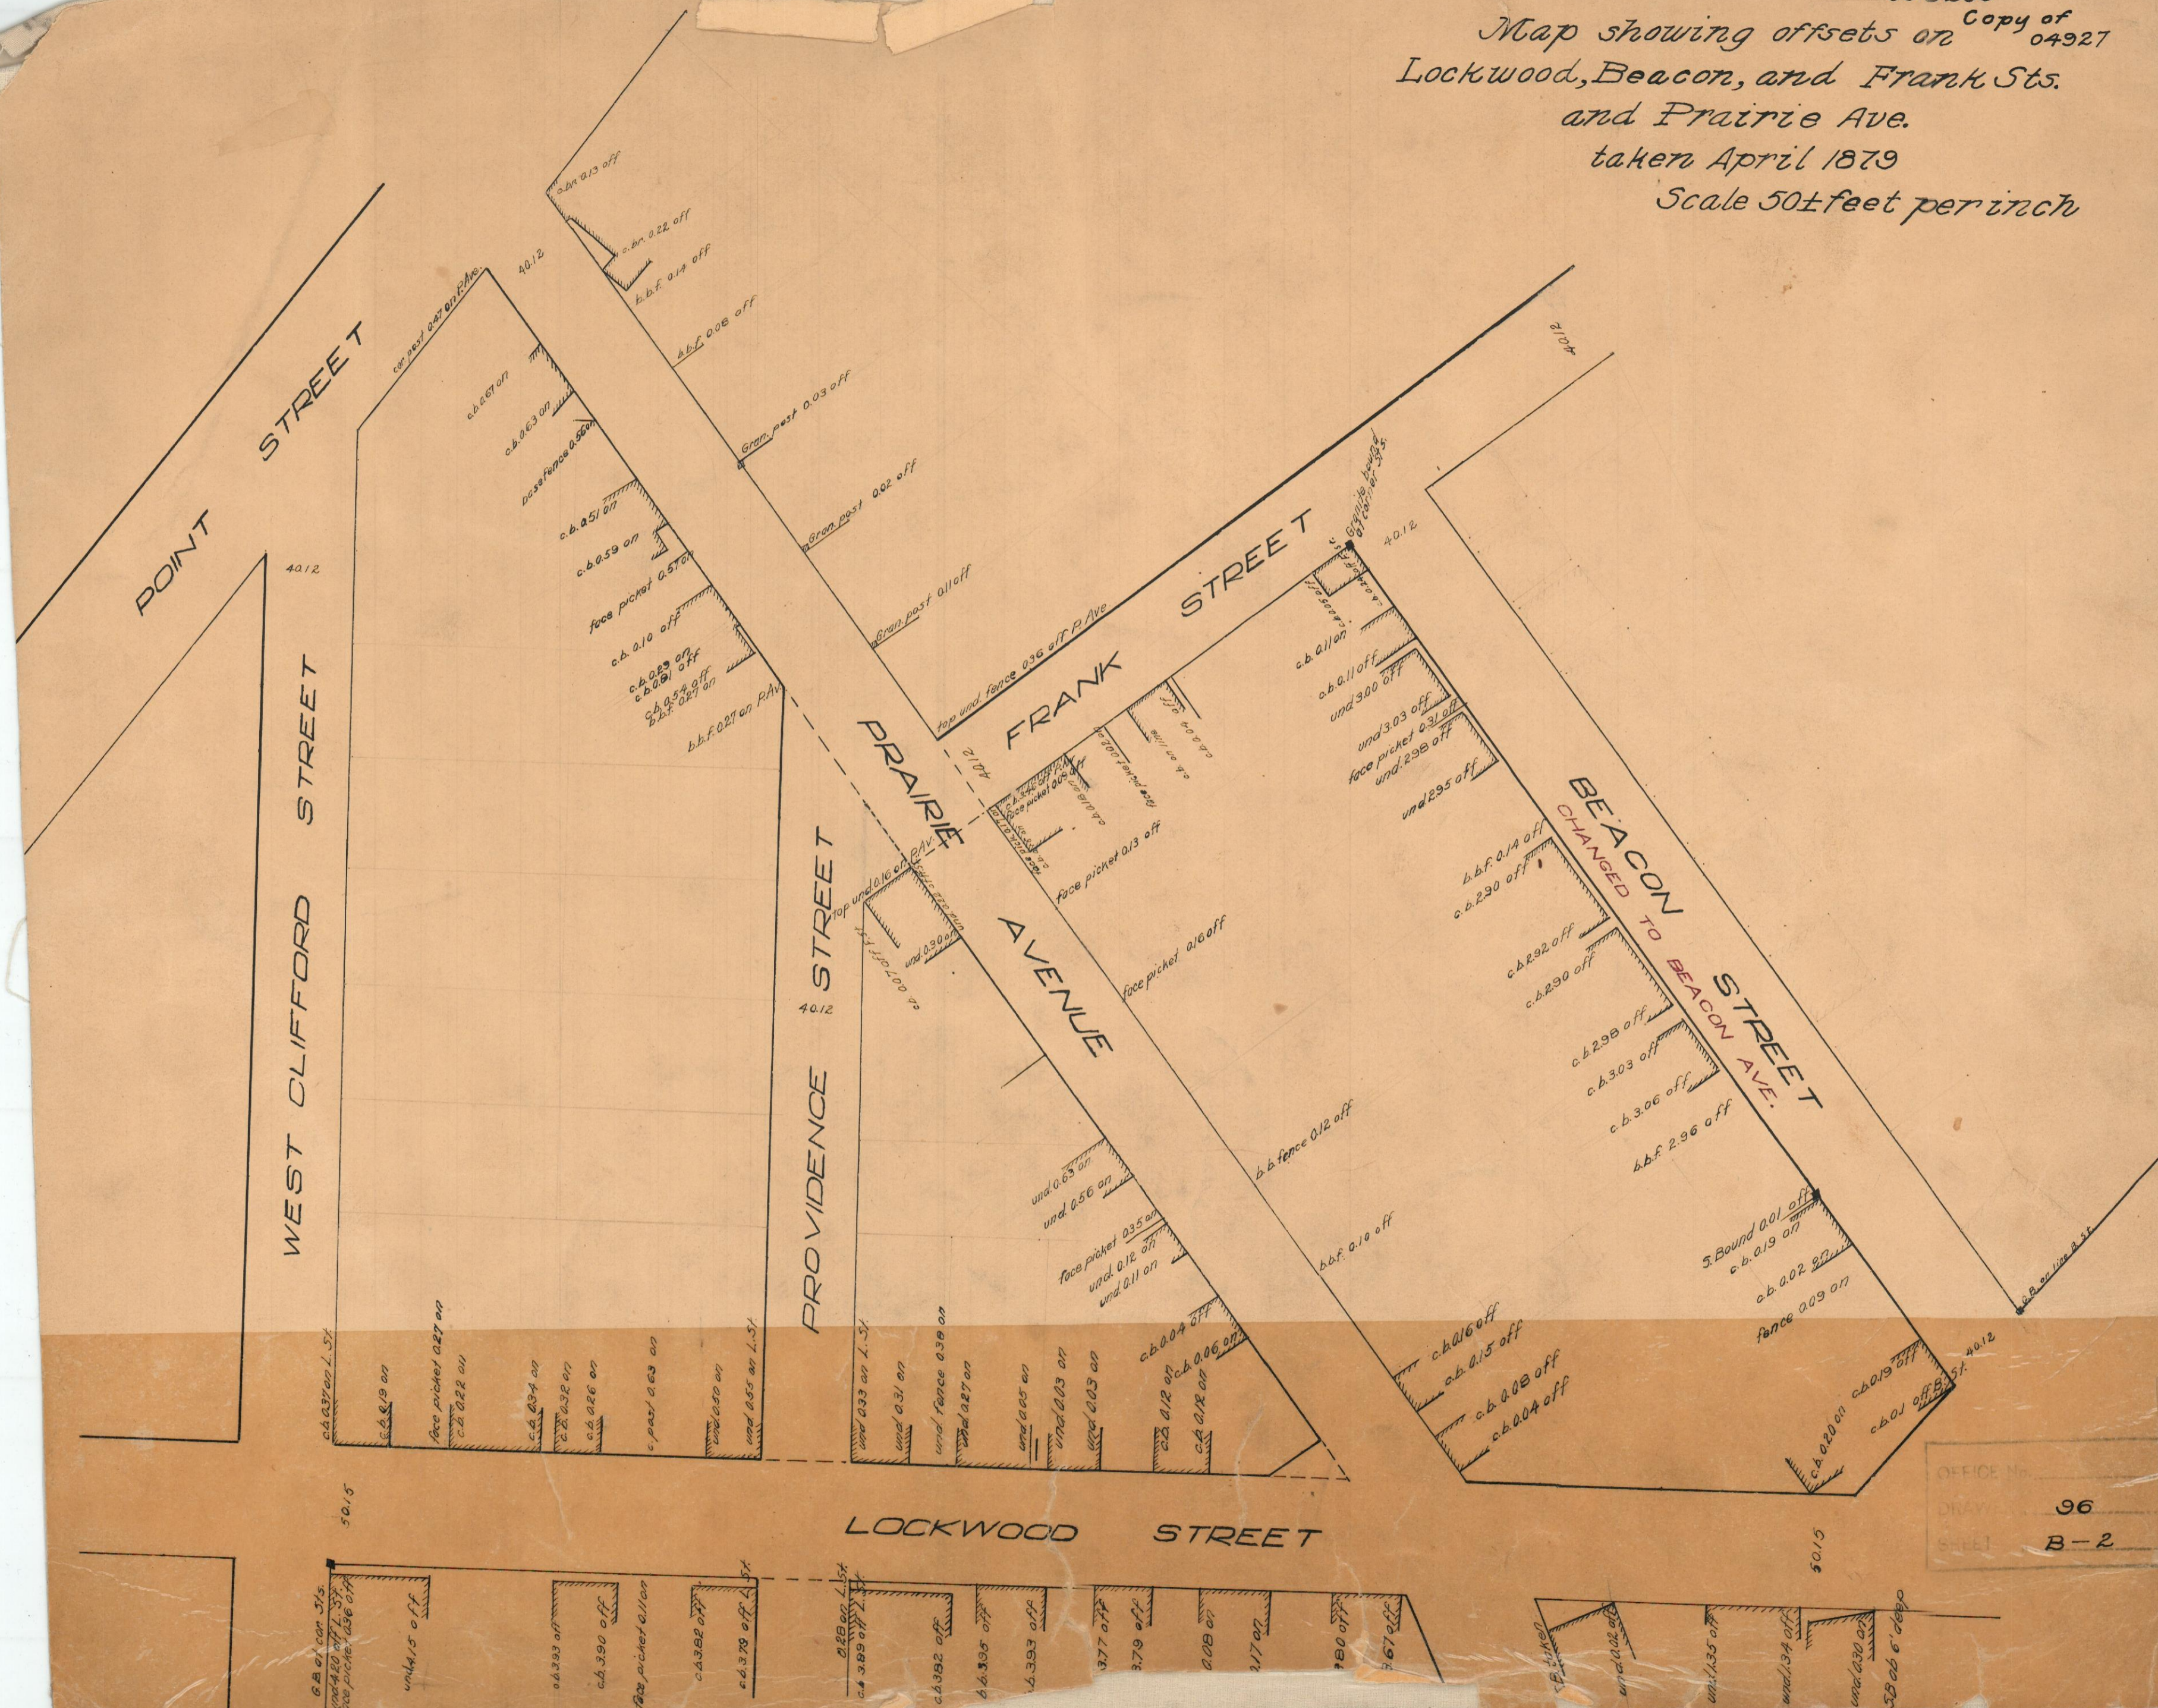

March 5, 1935  
056239  
Copy of 04927

Map showing offsets on  
Lockwood, Beacon, and Frank Sts.  
and Prairie Ave.  
taken April 1879  
Scale 50± feet per inch

OFFICE No.  
DRAWING 96  
SHEET B-2