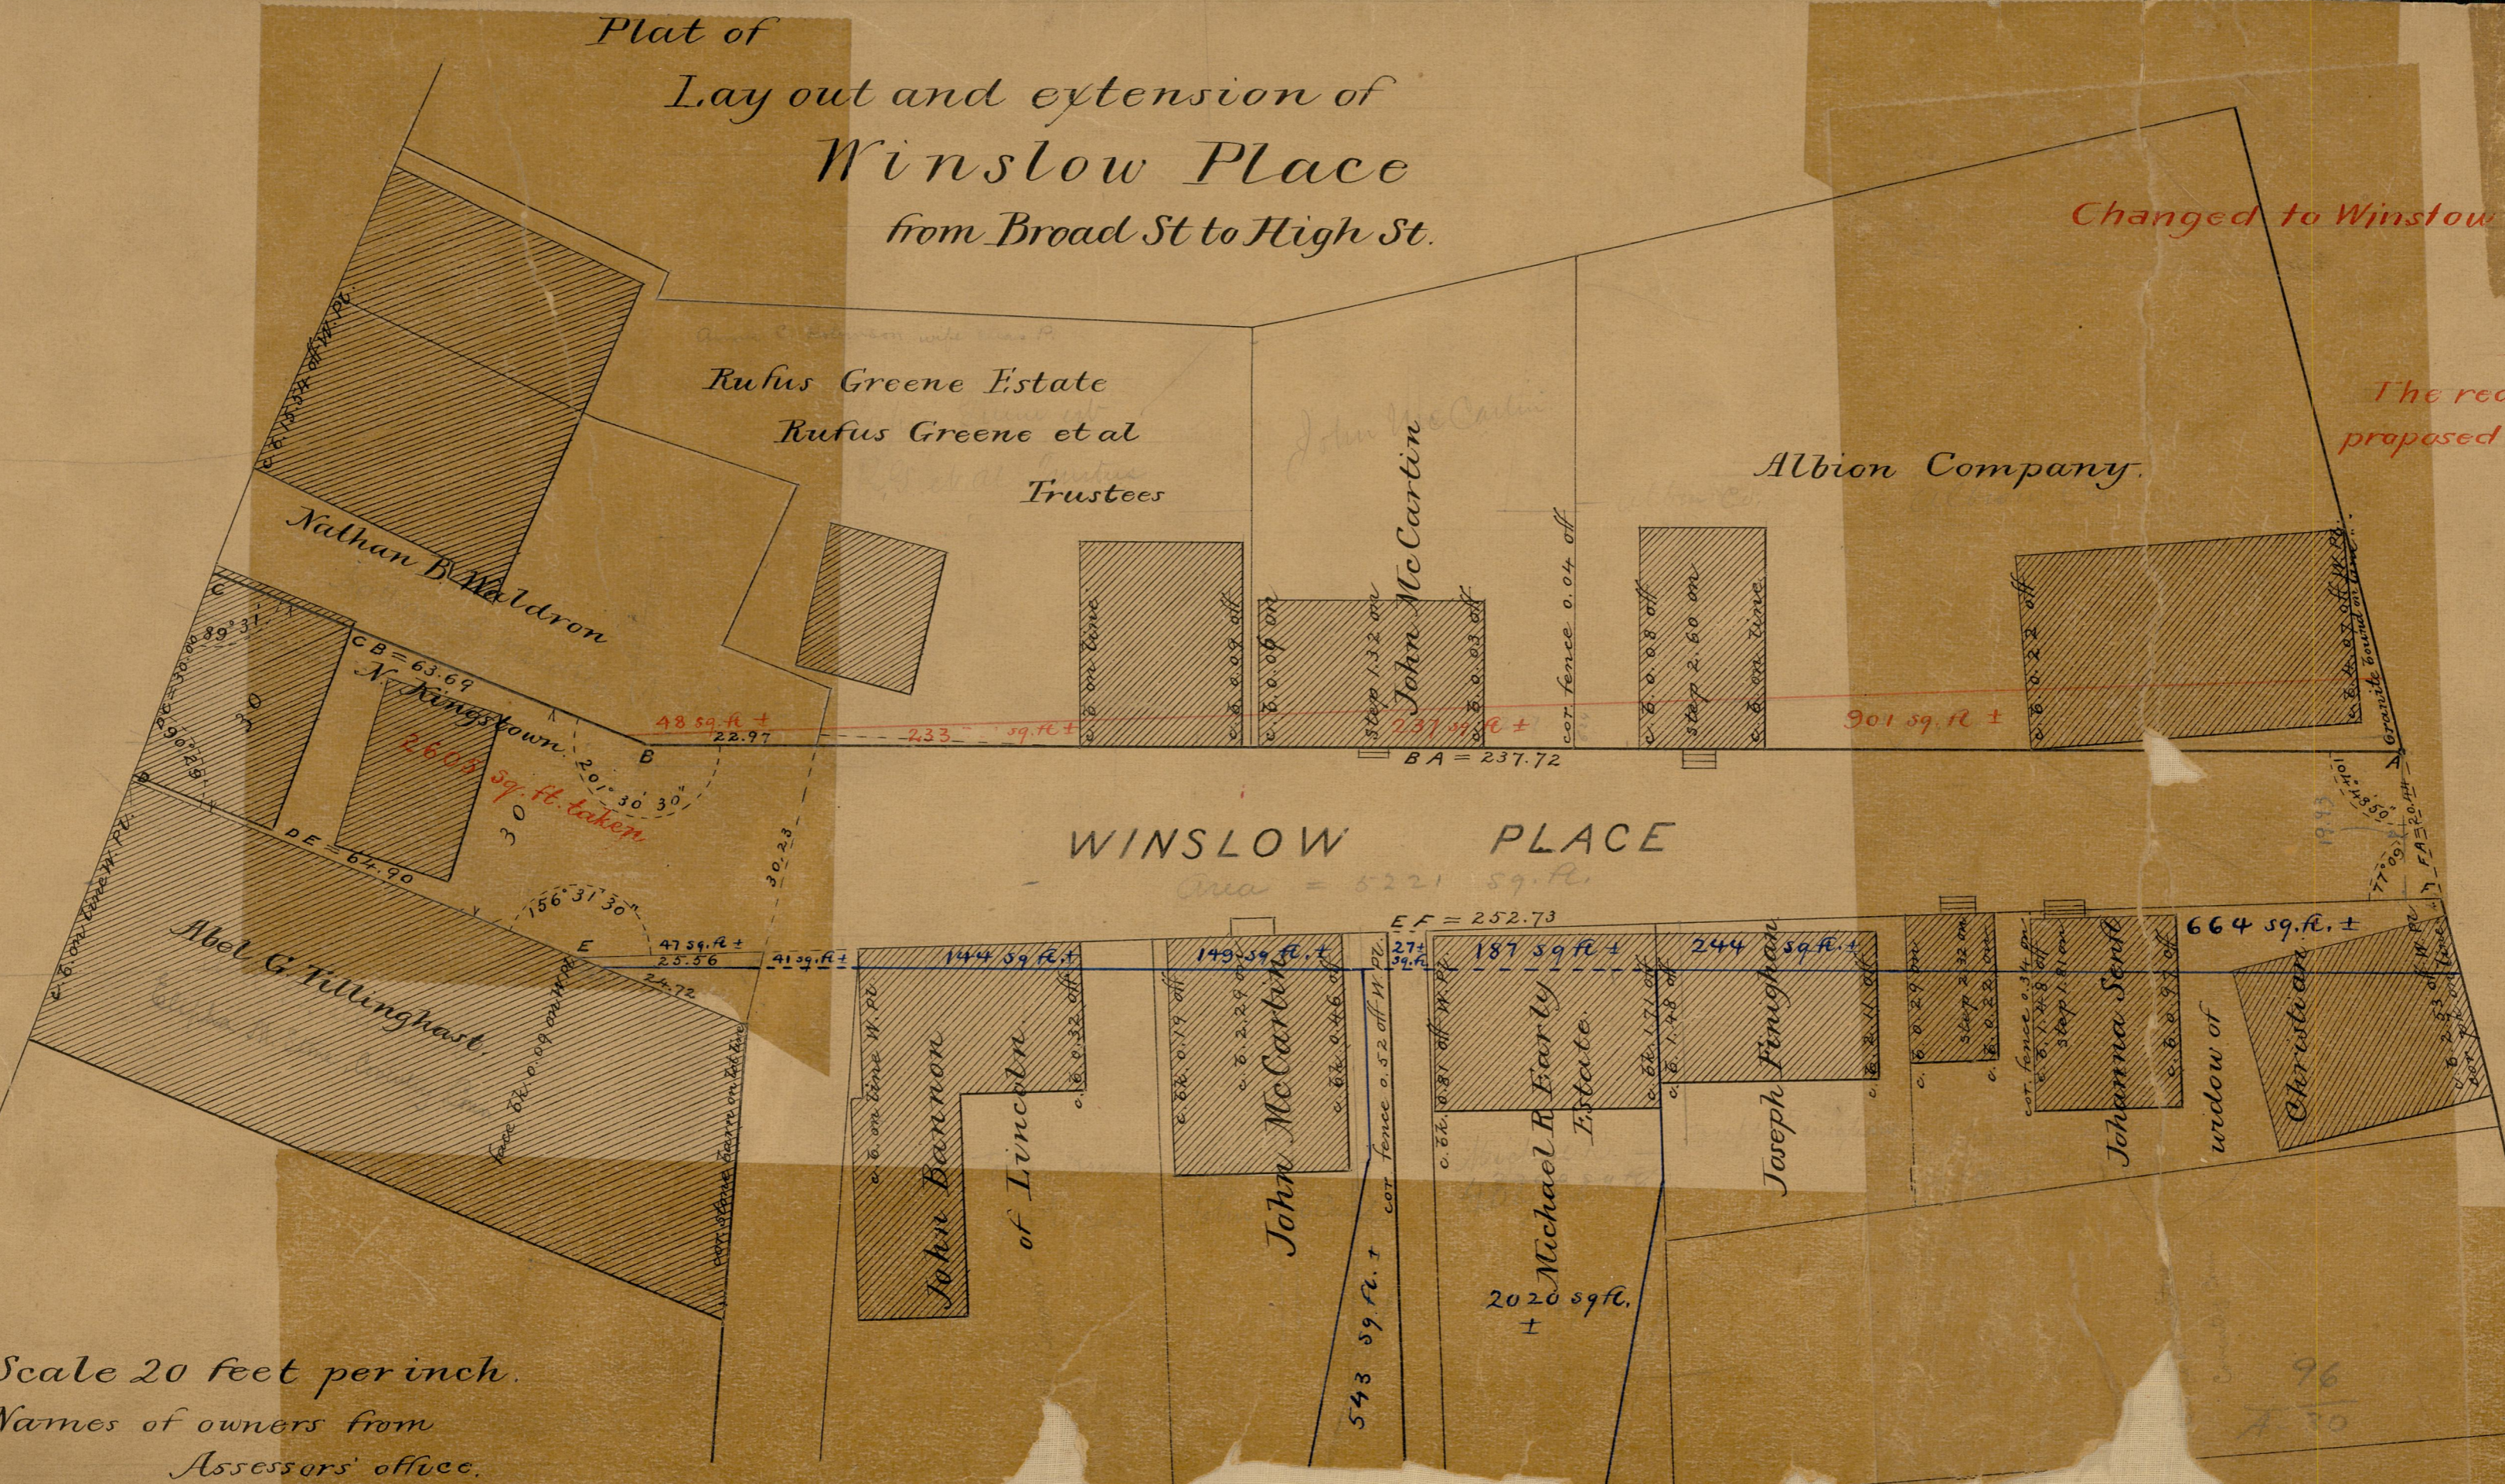

Sept 19 1890  
-016961

Plat of  
Lay out and extension of  
Winslow Place  
from Broad St to High St.

Changed to Winslow St

Red line added Jan 18 1892.  
The red line and blue line show  
proposed changes but no action was taken.

HIGH ST.

ST.

BROAD

Scale 20 feet per inch.  
Names of owners from  
Assessors' office.

96  
A-30

OFFICE NO. 10  
DRAWN BY 56  
SCALE A-30