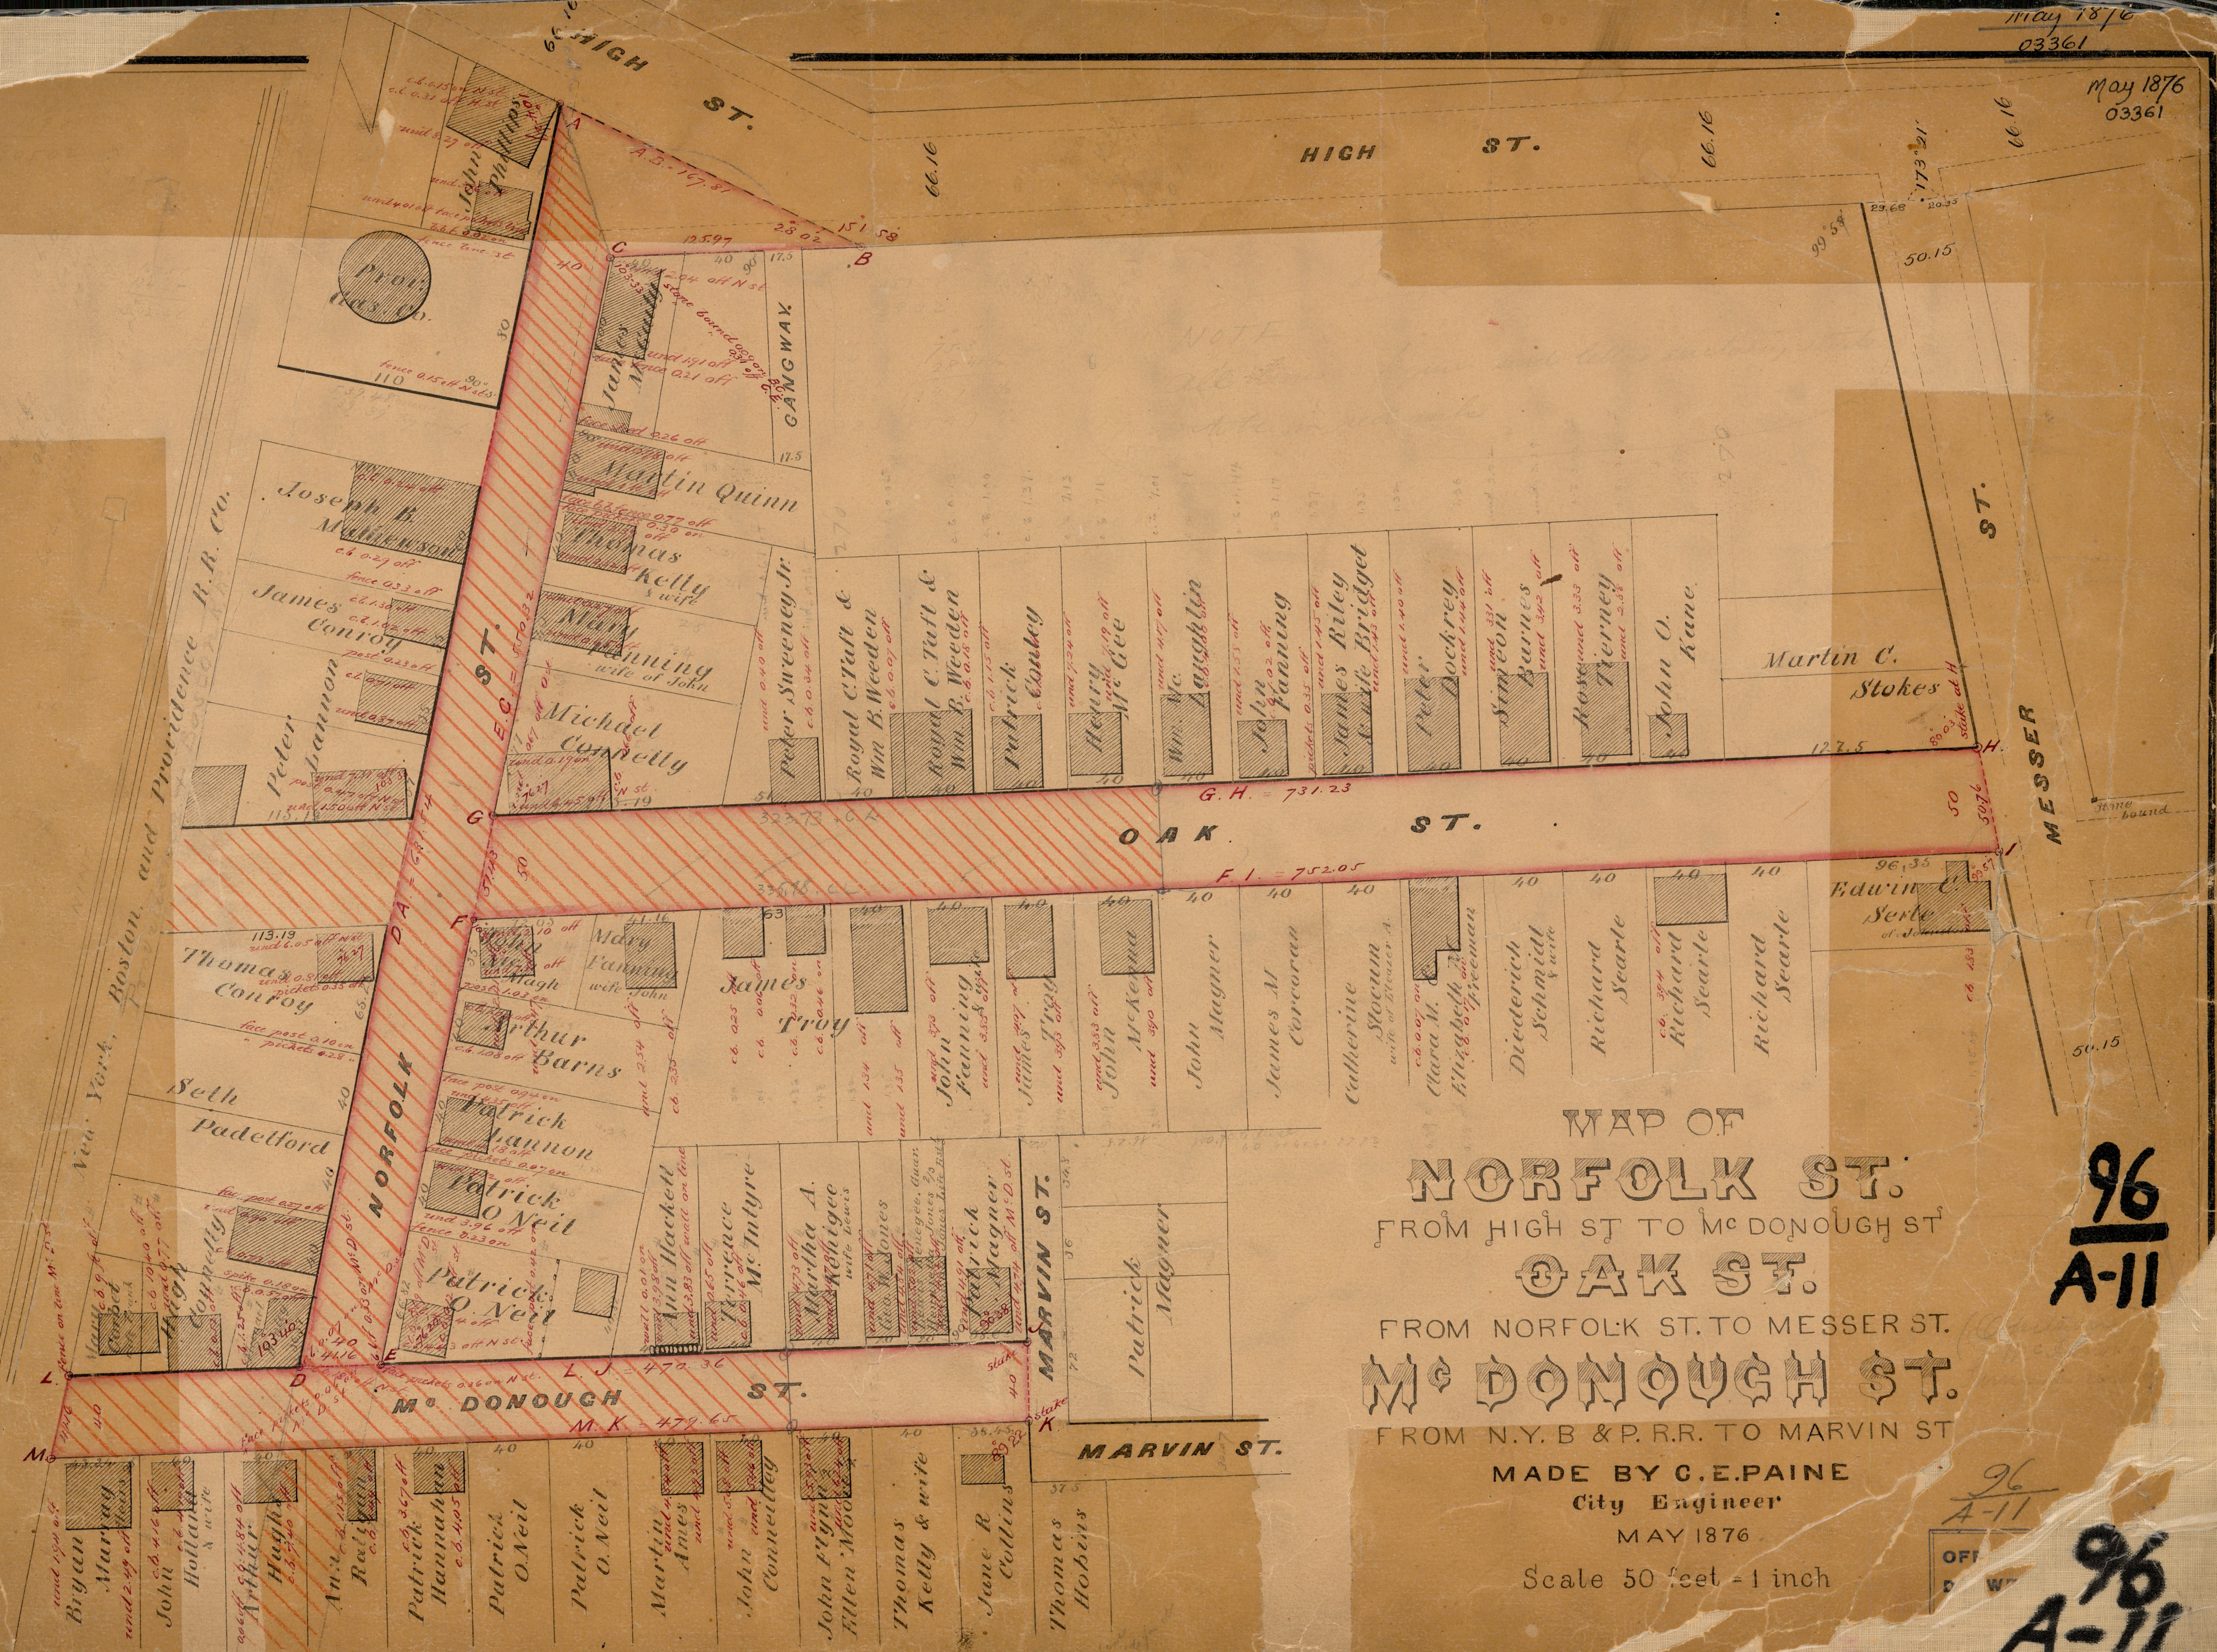

May 1876
03361

MAP OF
NORFOLK ST.
 FROM HIGH ST TO Mc DONOUGH ST
OAK ST.
 FROM NORFOLK ST. TO MESSER ST.
Mc DONOUGH ST.
 FROM N.Y. B & P. R.R. TO MARVIN ST
 MADE BY C.E. PAINE
 City Engineer
 MAY 1876
 Scale 50 feet = 1 inch

96
A-11

96
A-11

OFF
D
W