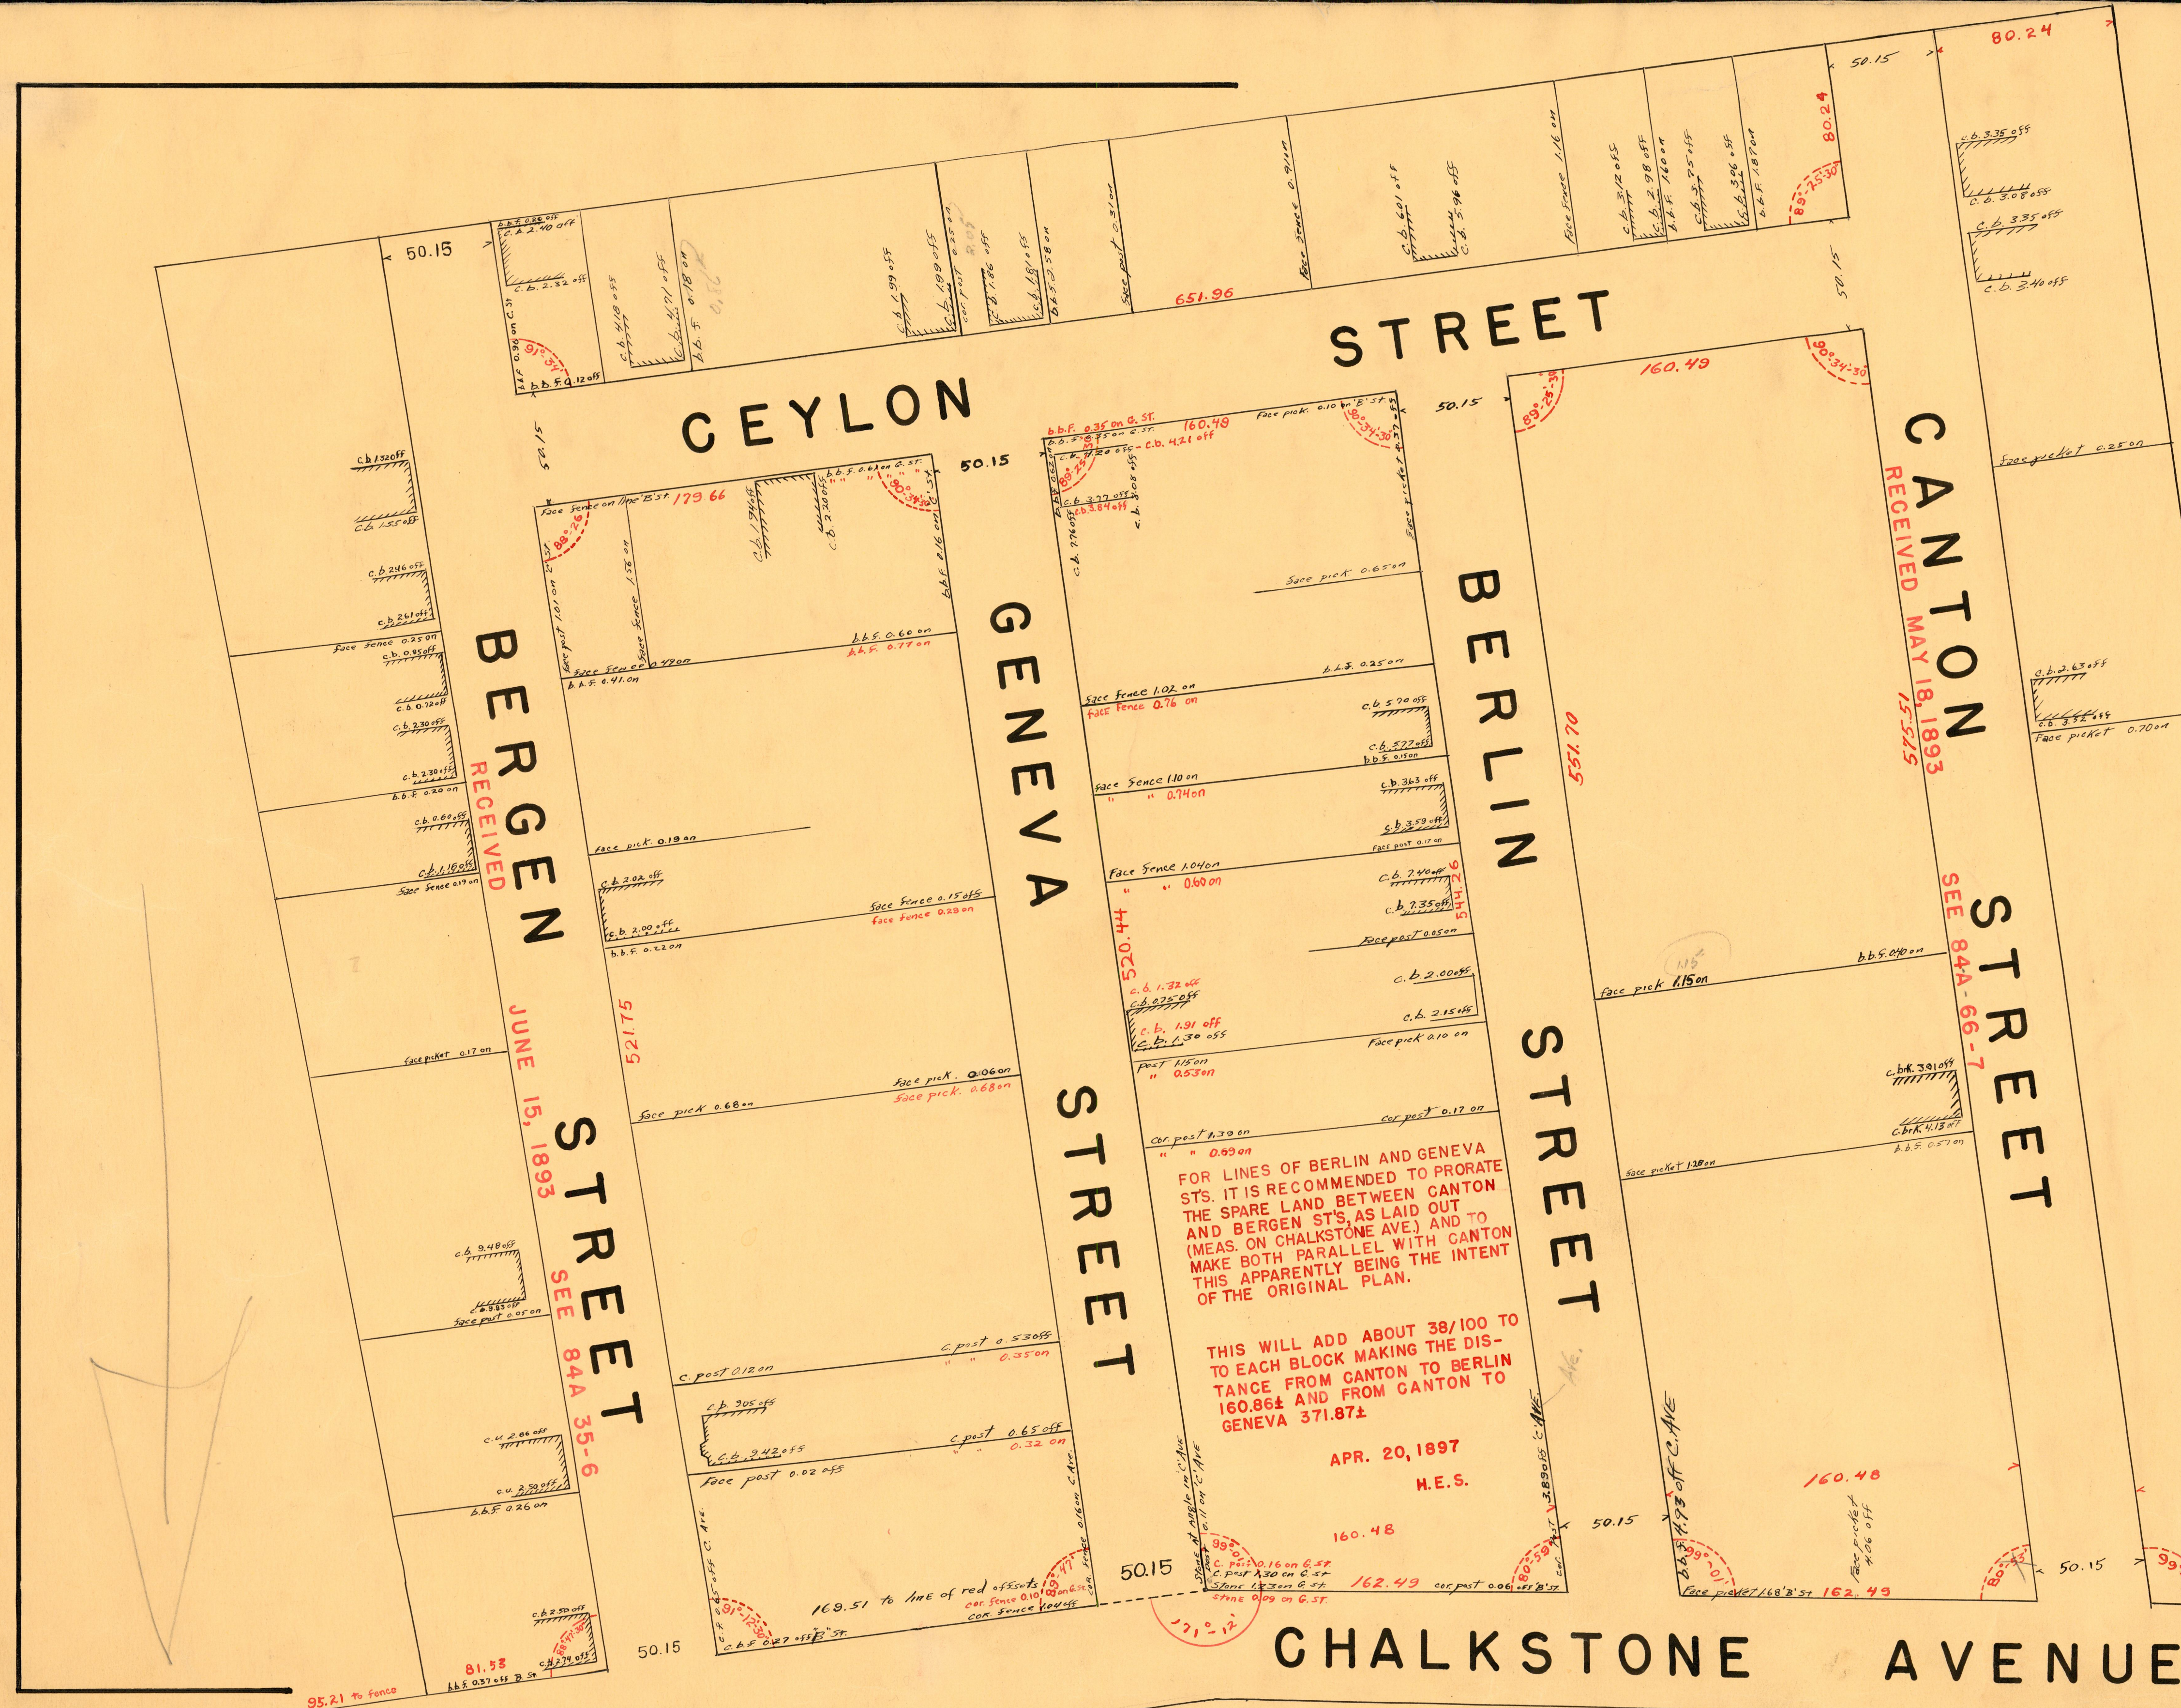

MARCH 1880
05328

COPIED JAN. 1953

MAP SHOWING OFFSETS TAKEN

MARCH 1880

CANTON, BERLIN AND GENEVA STREETS, (BLACK OFFSETS), ARE MADE PARALLEL WITH THE PRESENT OCCUPATION LINE ON THE WEST SIDE

LINES OF BERGEN STREET = AVERAGE OCCUPATION

THE RED OFFSETS ON GENEVA ST. ARE OBTAINED 169.51 FROM BERGEN ST. ON CHALKSTONE AVE., WHICH IS CALLED FOR BY THE S. SMITH MAP.

SCALE 1"=50'

OFFICE No. 94-A
DRAWER 24
SHEET 24