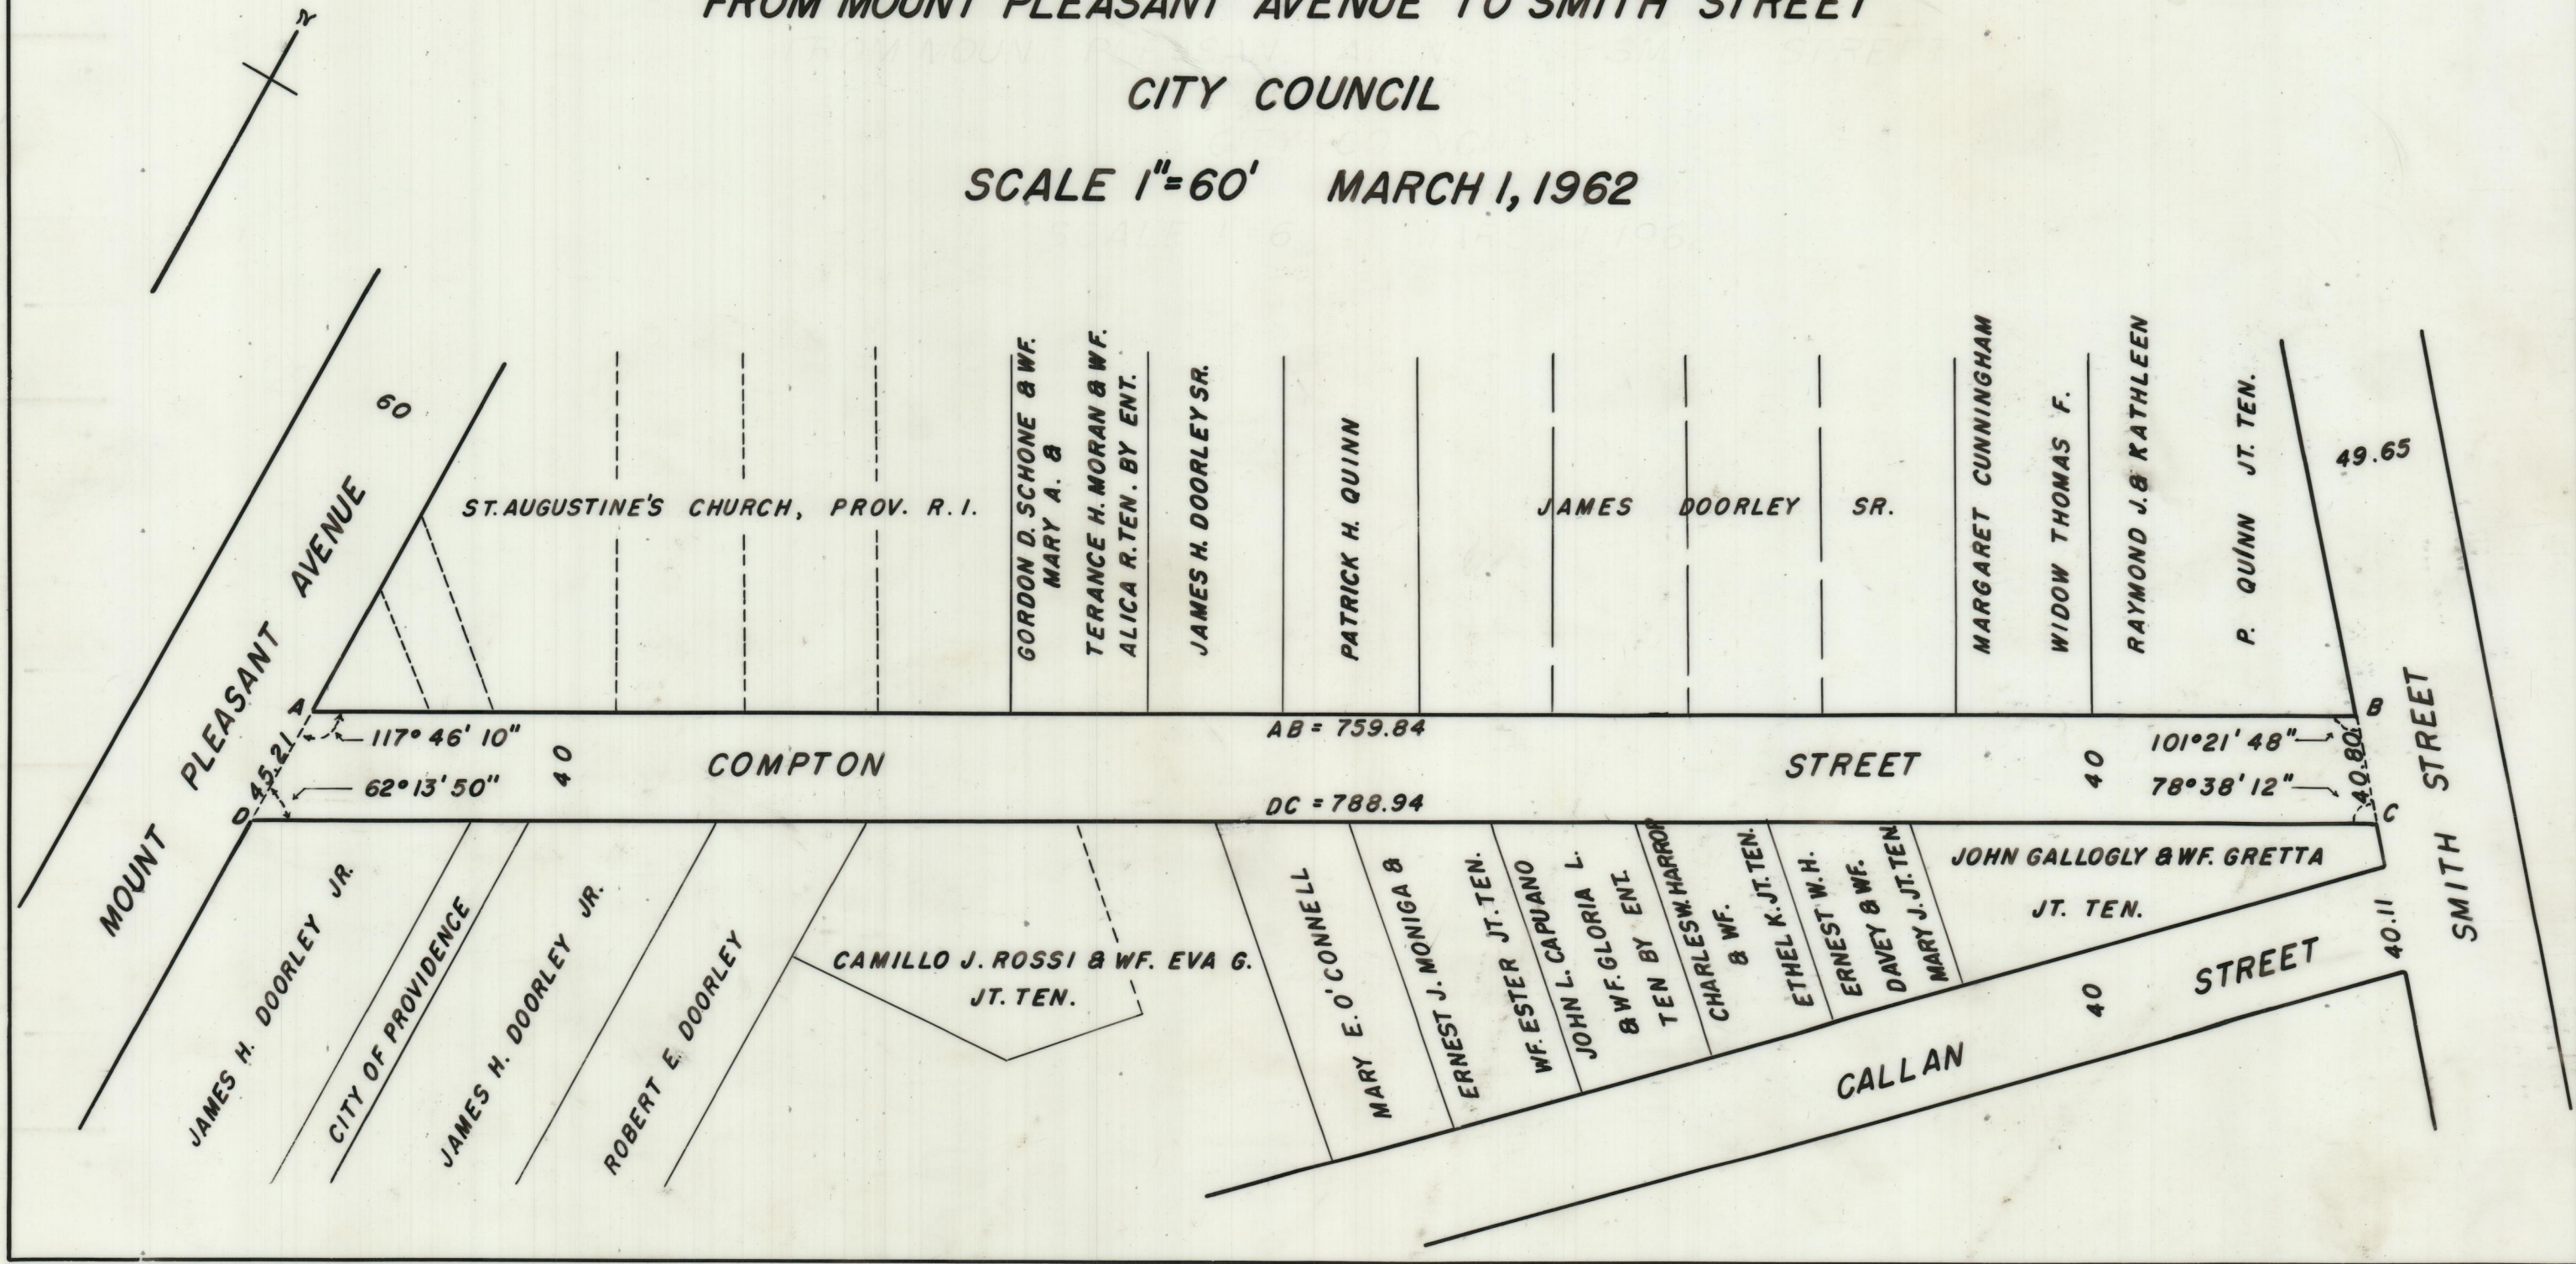

PLAT OF
COMPTON STREET

062478
March 21, 1963

FROM MOUNT PLEASANT AVENUE TO SMITH STREET

CITY COUNCIL

SCALE 1"=60' MARCH 1, 1962

DRAWER 88

SHEET D-32