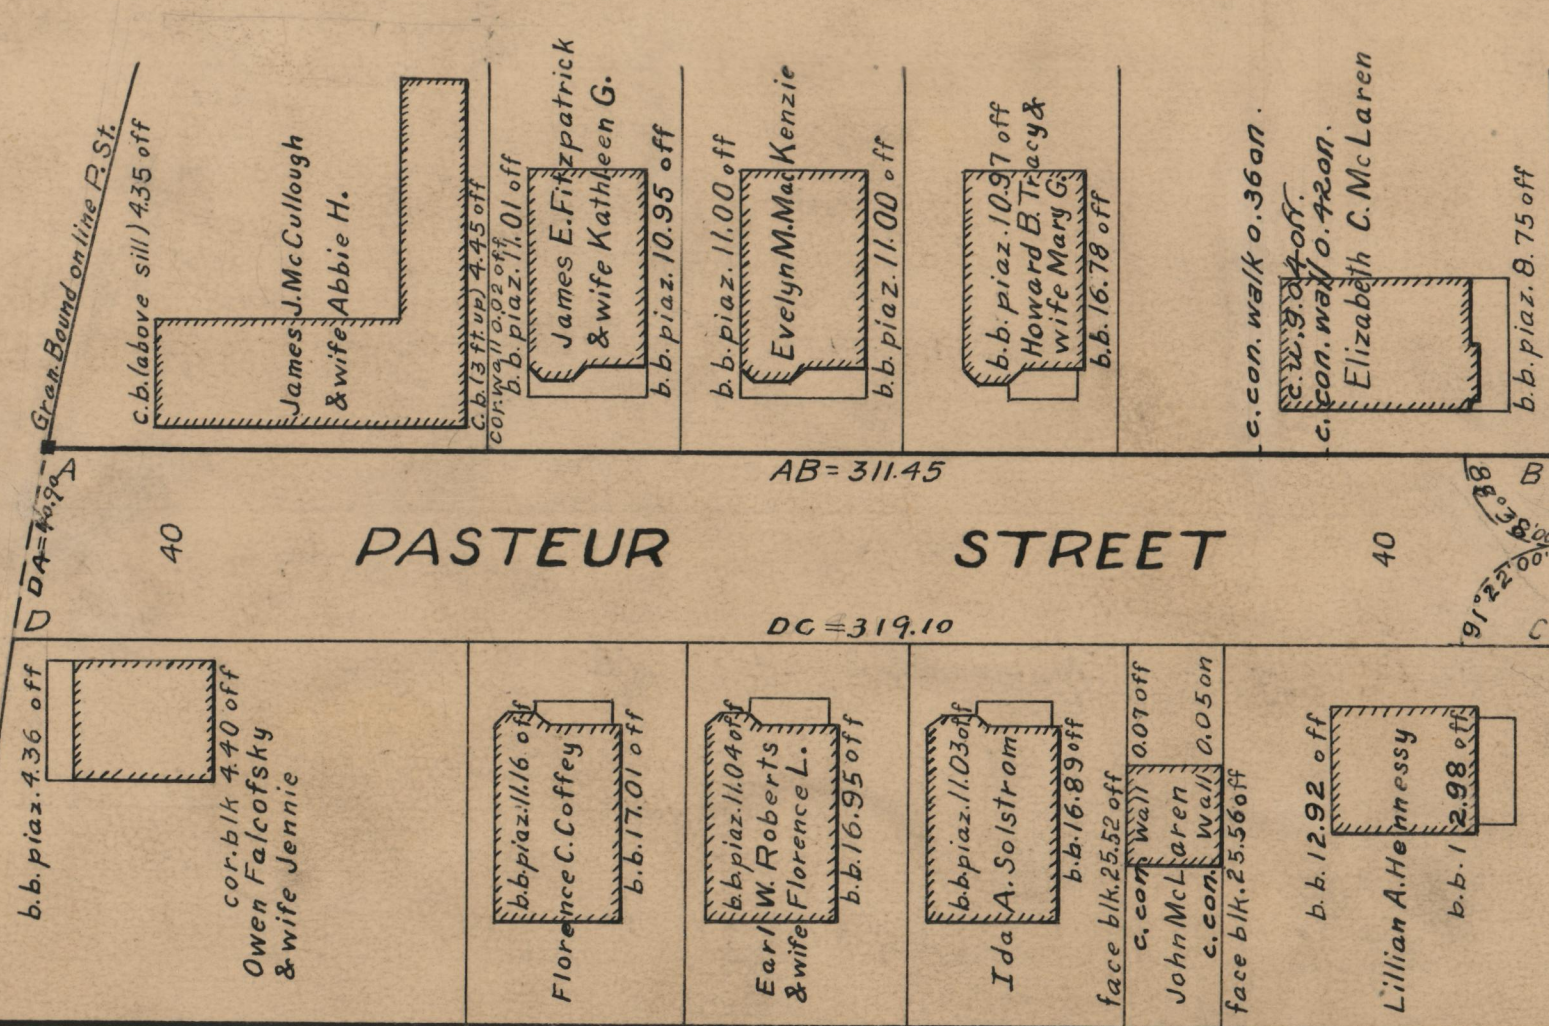

PLAT OF PASTEUR STREET

FROM TYNDALL AVE. TO HUXLEY AVE.
BOARD OF ALDERMEN
June 19, 1930

Scale 1"=40'

TYNDALL
AVE.

AVE.

OFFICE No. 25175
 DRAWER 86
 SHEET B-26