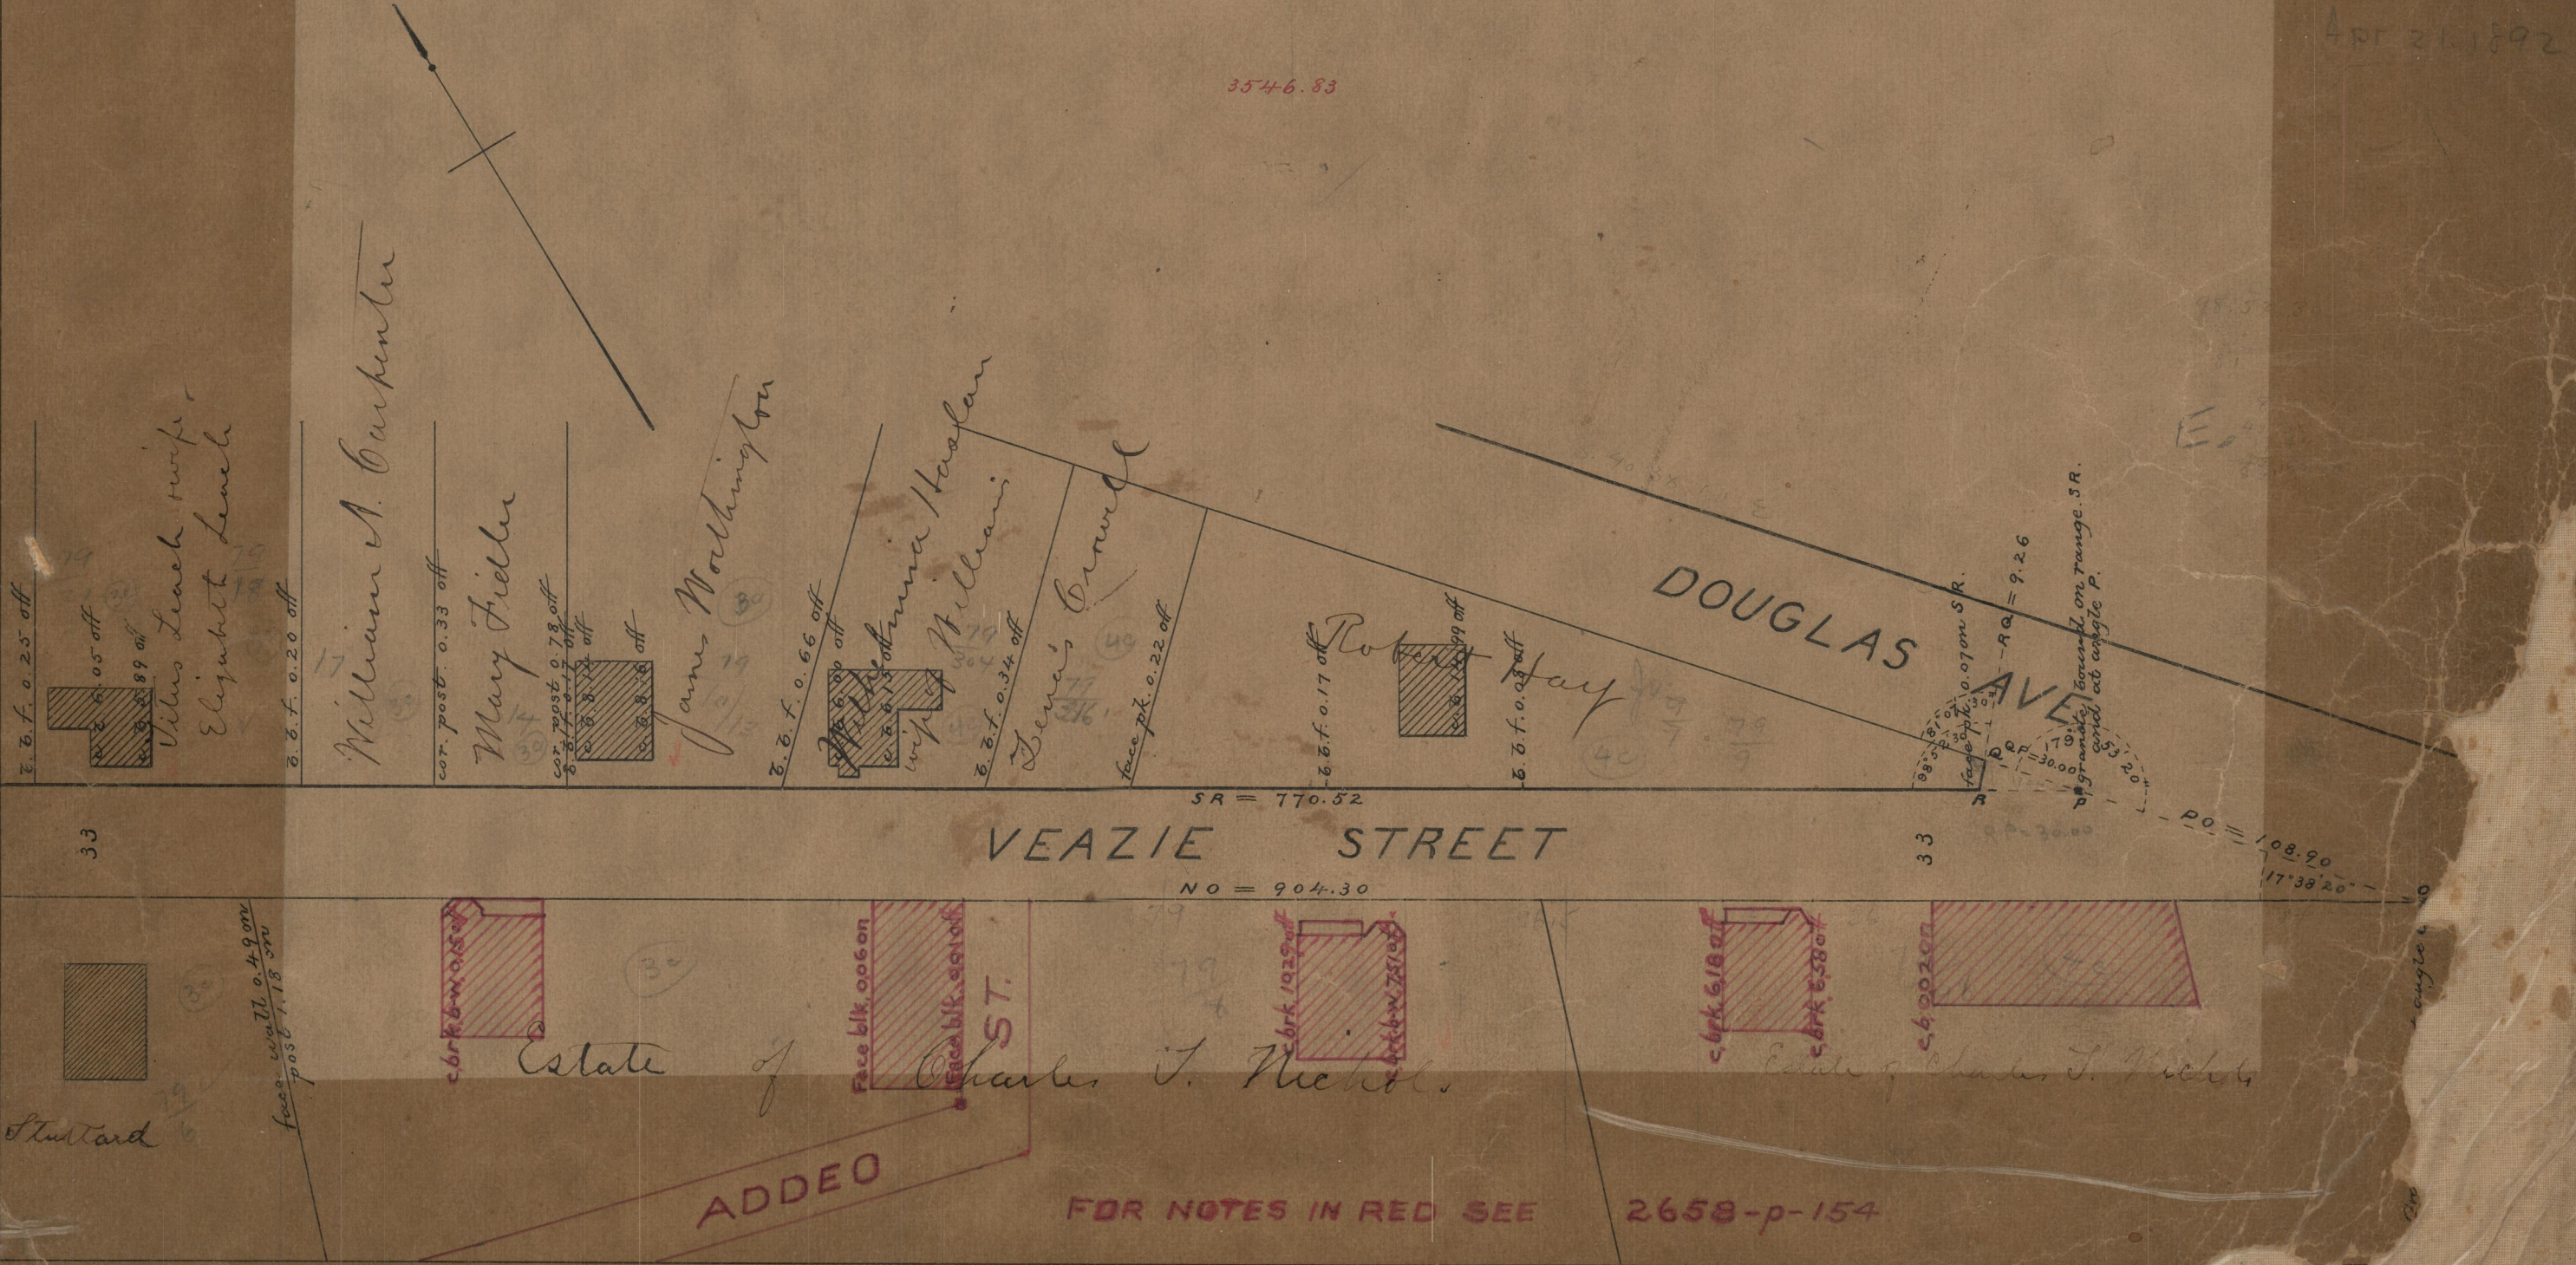

Providence R.I.

This plat accompanies
our report of this date.

VEAZIE STREET

FROM DOUGLAS AVE. TO BRANCH AVE.

IN FIVE SHEETS

SCALE 50 FEET PER INCH.

354-6.83

Apr 21 1892