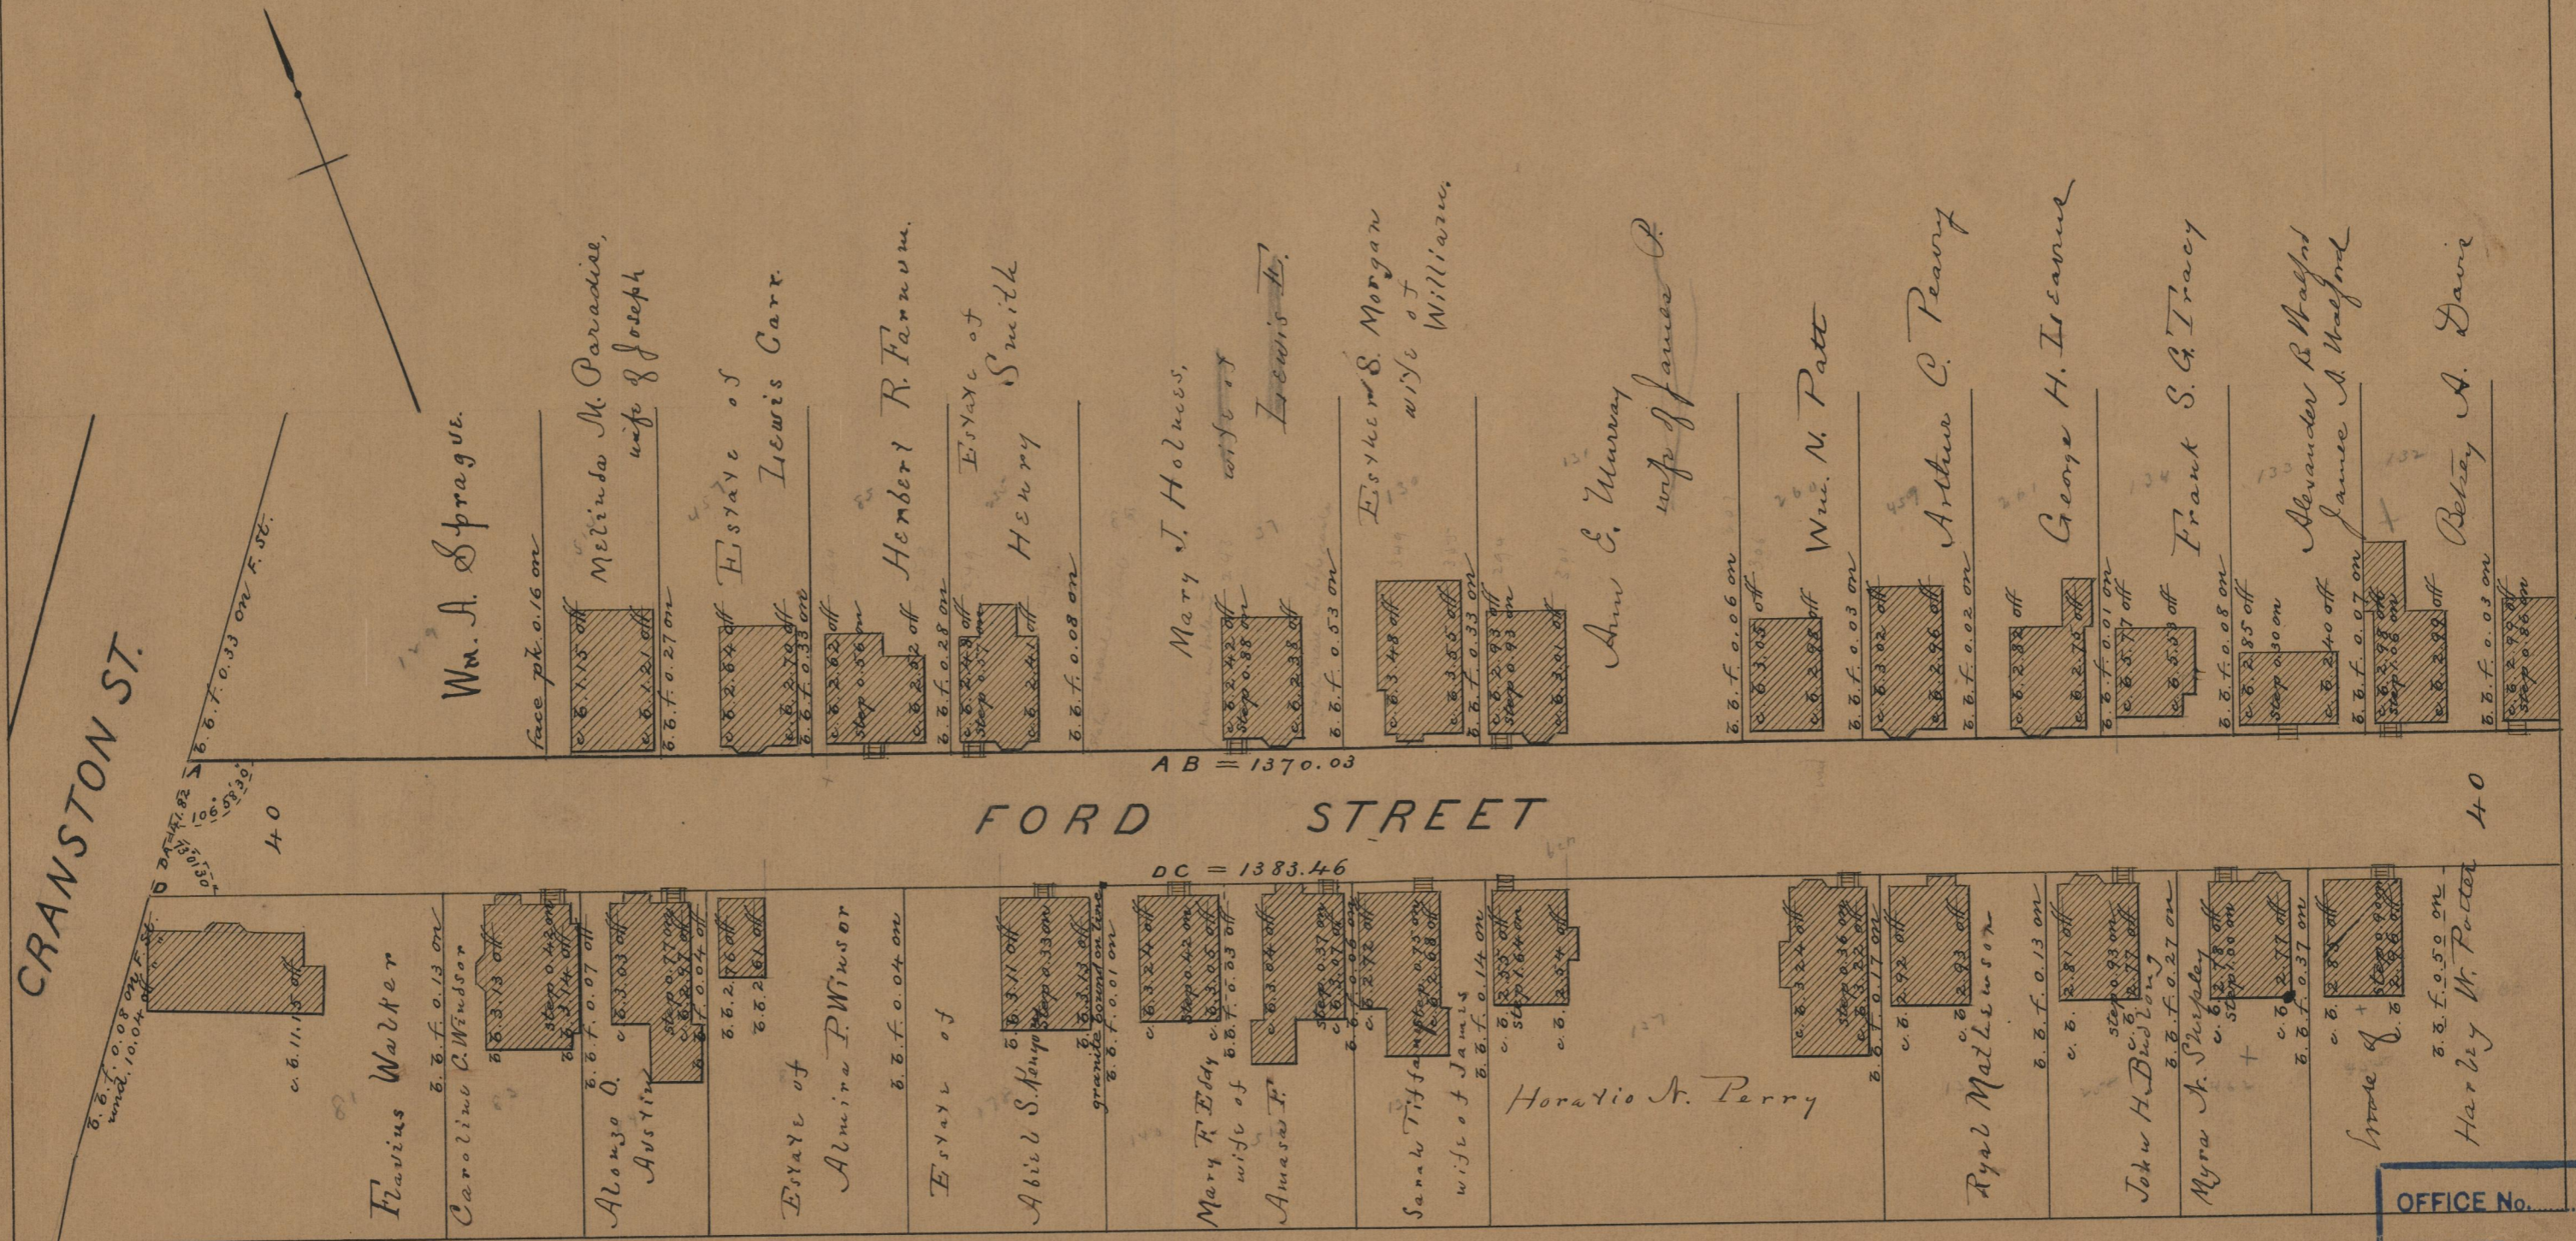

May 6, 1890

016205

Providence R.I.
This plat accompanies
our report of this date.

PLAT OF FORD STREET

FROM CRANSTON ST. TO DEXTER ST.

IN TWO SHEETS.

SCALE 50 FEET PER INCH.

OFFICE No.	10412
DRAWER	85
SHEET	A-63