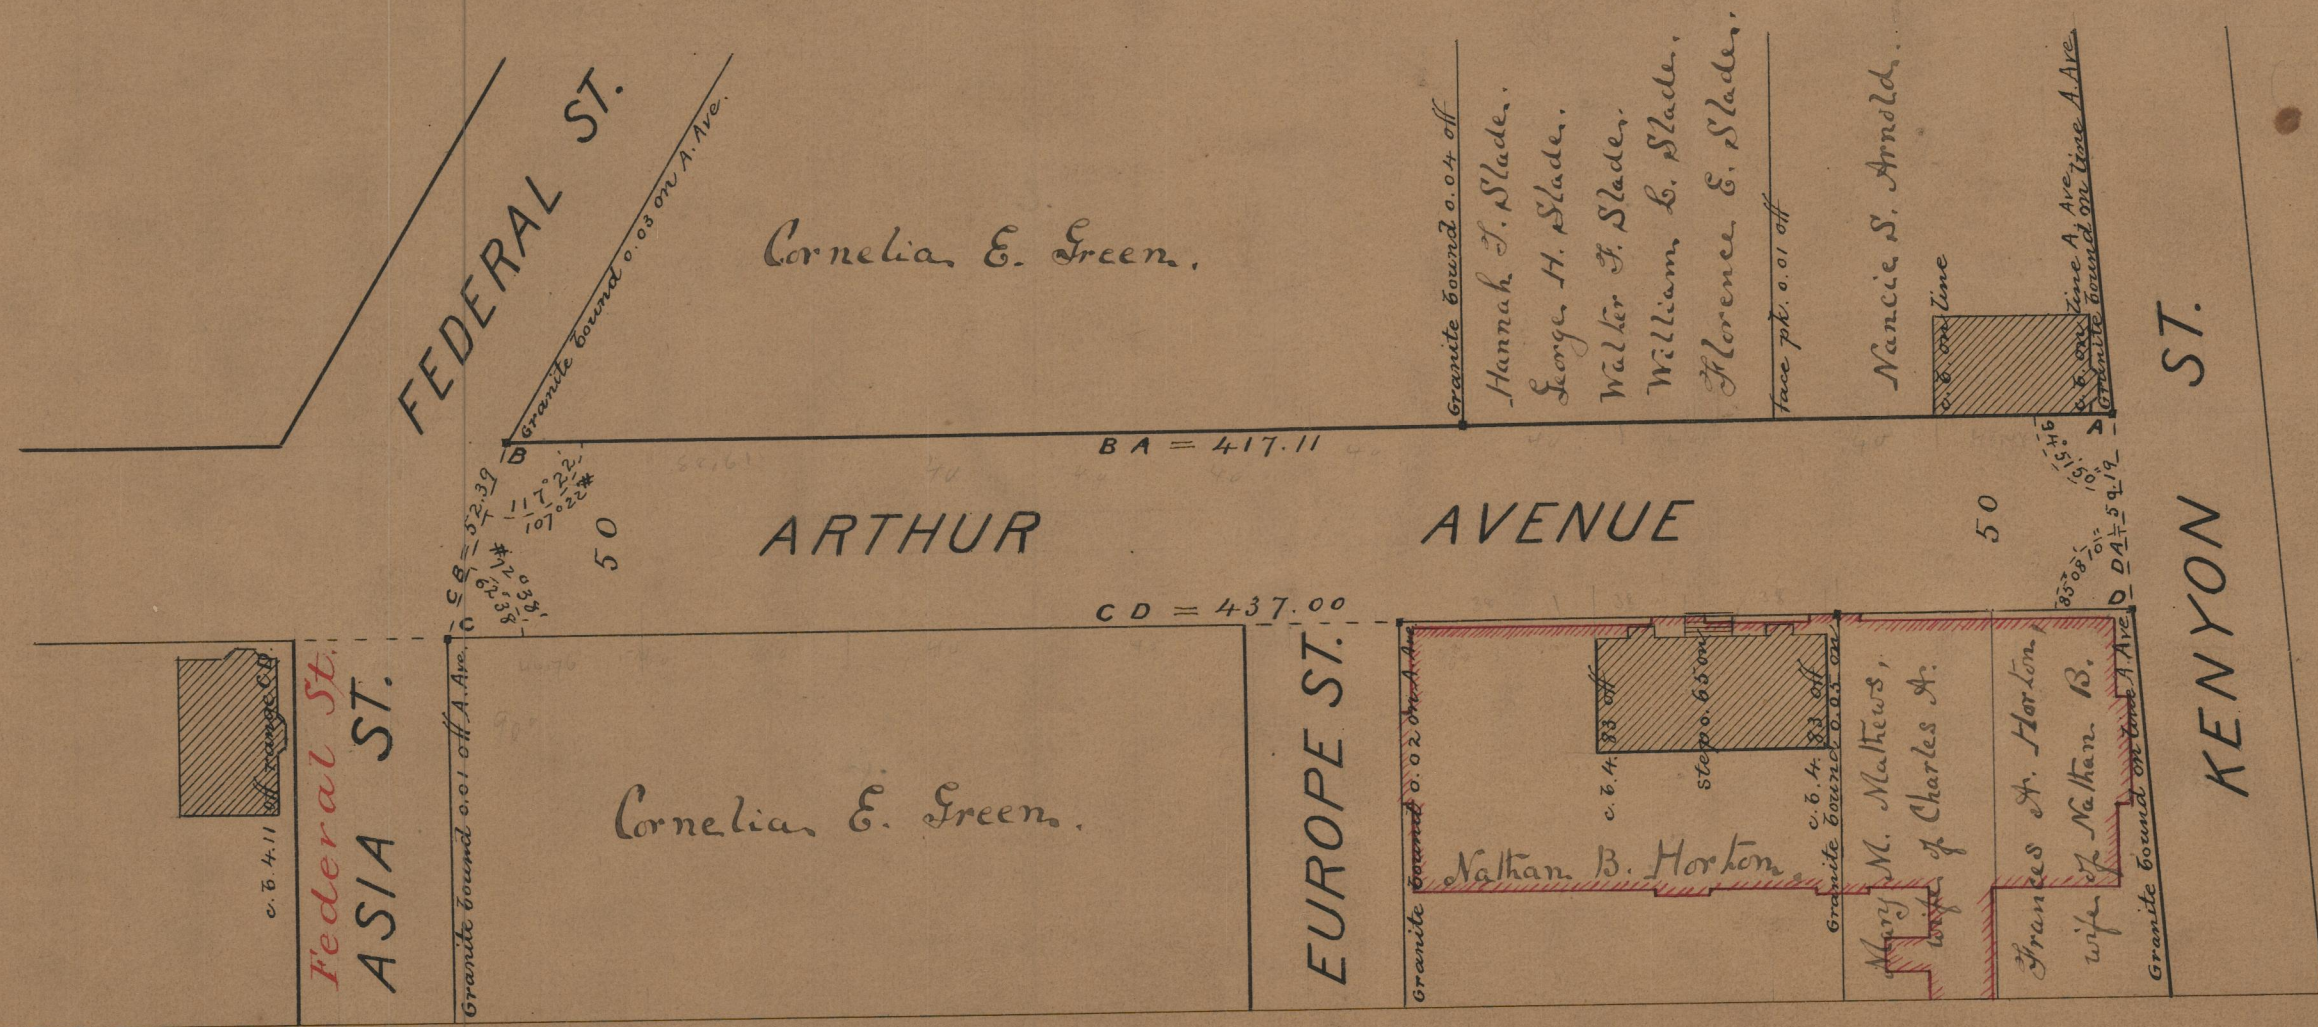

Jan. 18, 1890

015855

Providence, R. I.  
This plat accompanies  
our report of this date.

# PLAT OF ARTHUR AVENUE

FROM KENYON ST. TO ASIA ST.  
SCALE 50 FEET PER INCH.

85  
A-40

OFFICE No. 10340  
DRAWER " 85  
SHEET " A-40

85A 40