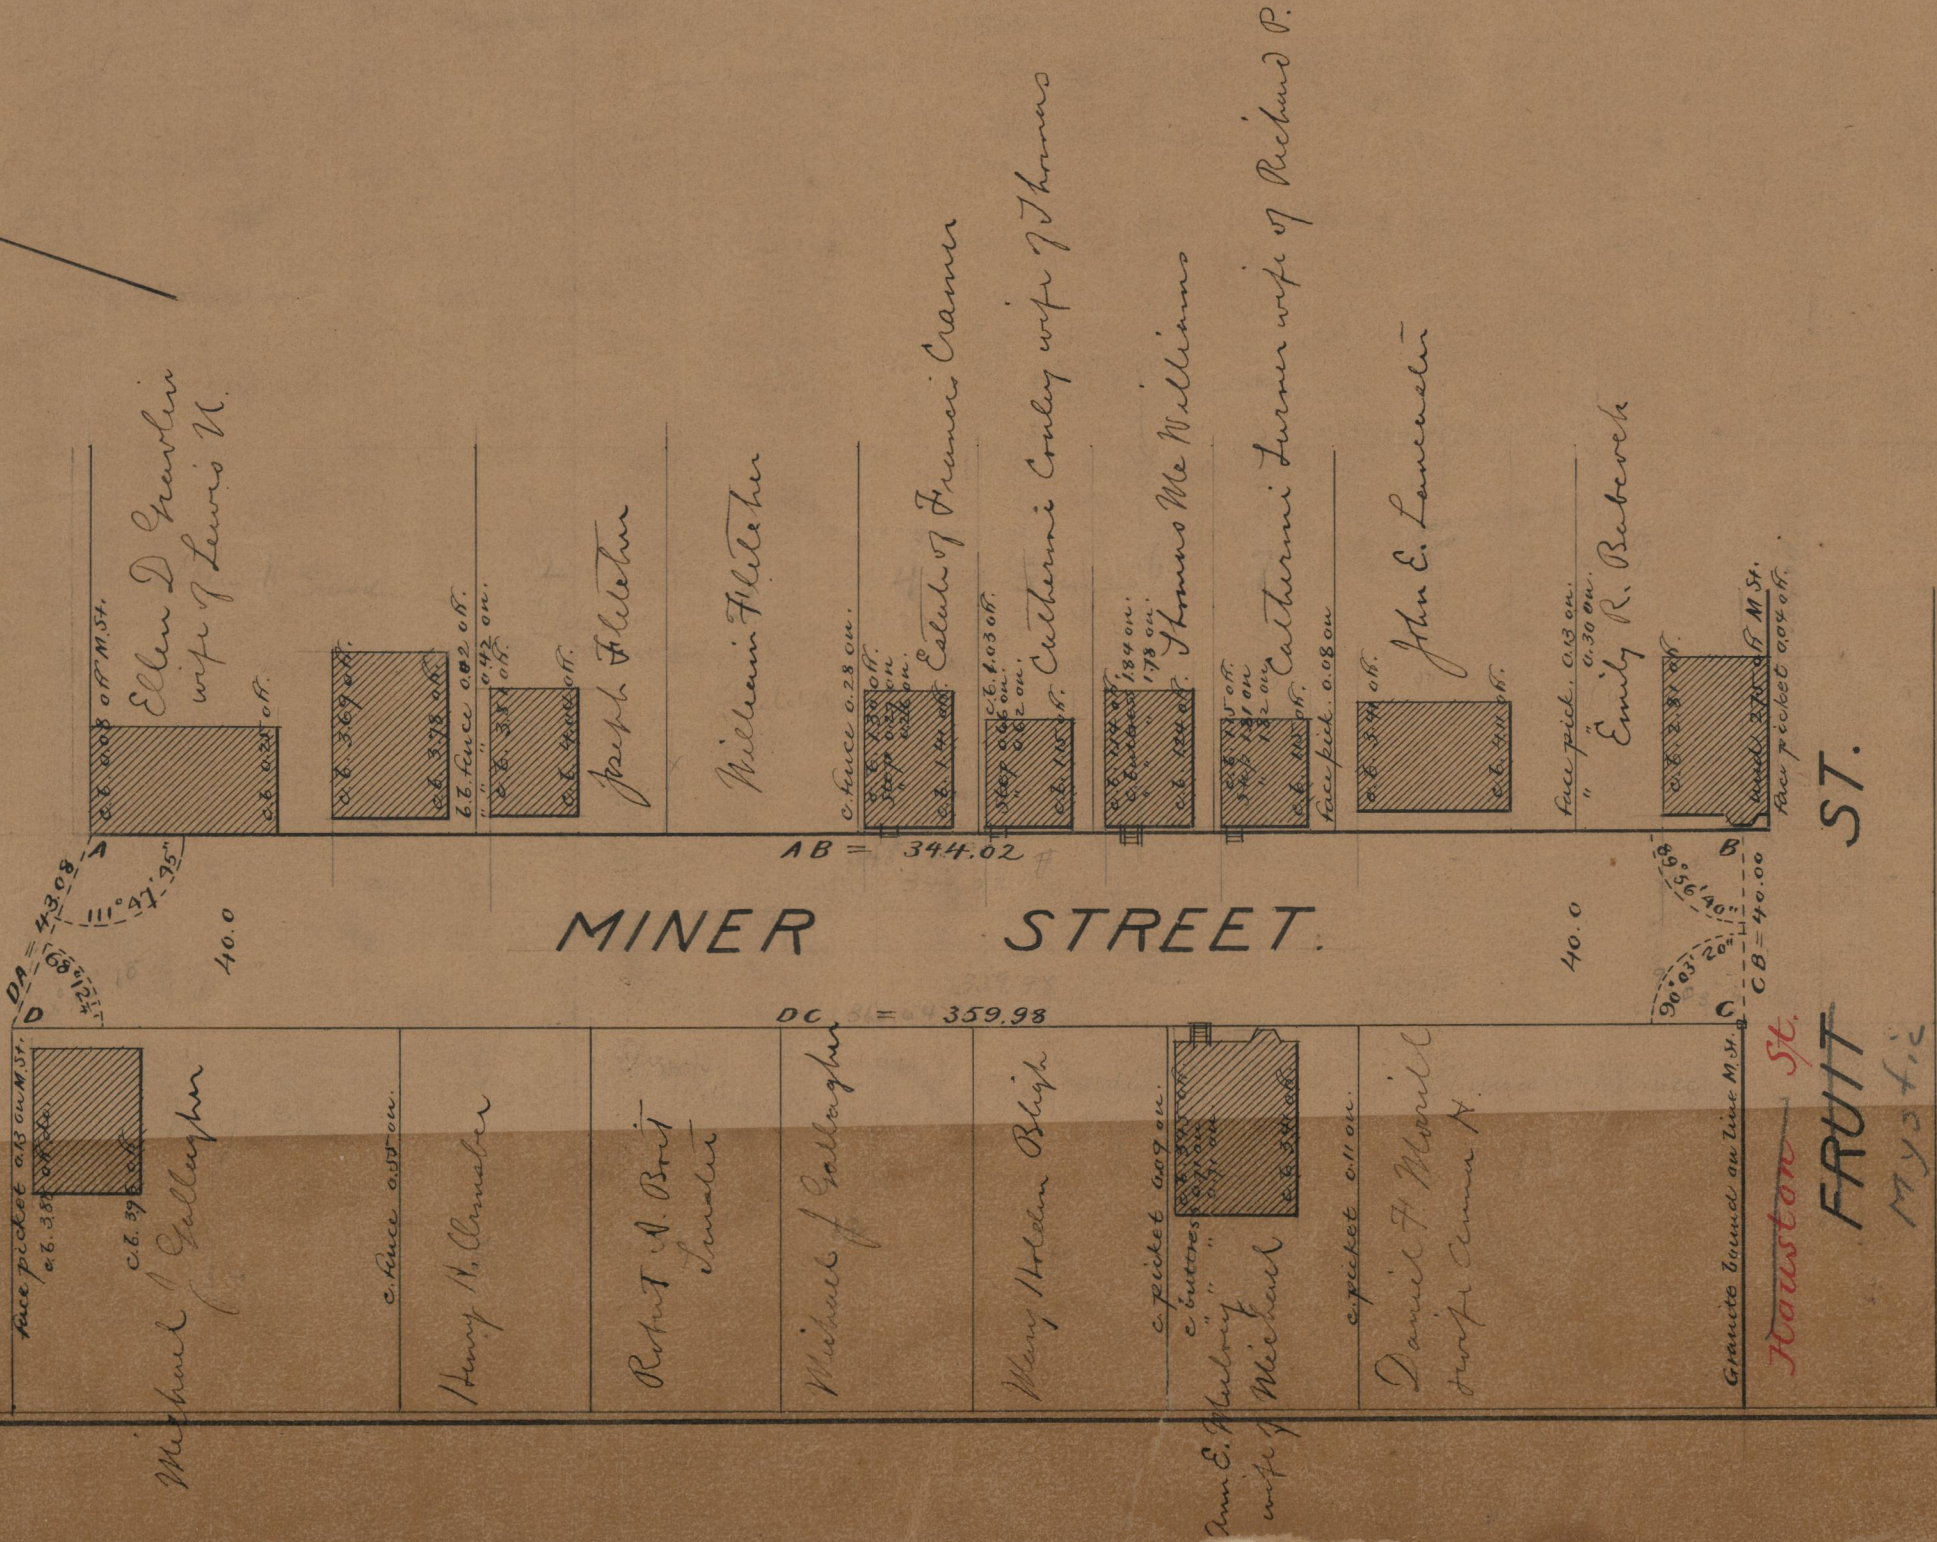

Providence R.I.
This plat accompanies
our report of this date

145-18-192-3
PROVIDENCE R.I.

PLAT OF MINER STREET

November 1, 1889

015612

FROM OXFORD ST. TO FRUIT ST.

SCALE 40 FEET PER INCH.

OXFORD

ST.

MINER STREET.

FRUIT

ST.

85
A-28

| | |
|------------|-------|
| OFFICE No. | 10283 |
| DRAWN | 85 |
| SHEET | A-28 |

85
A-28