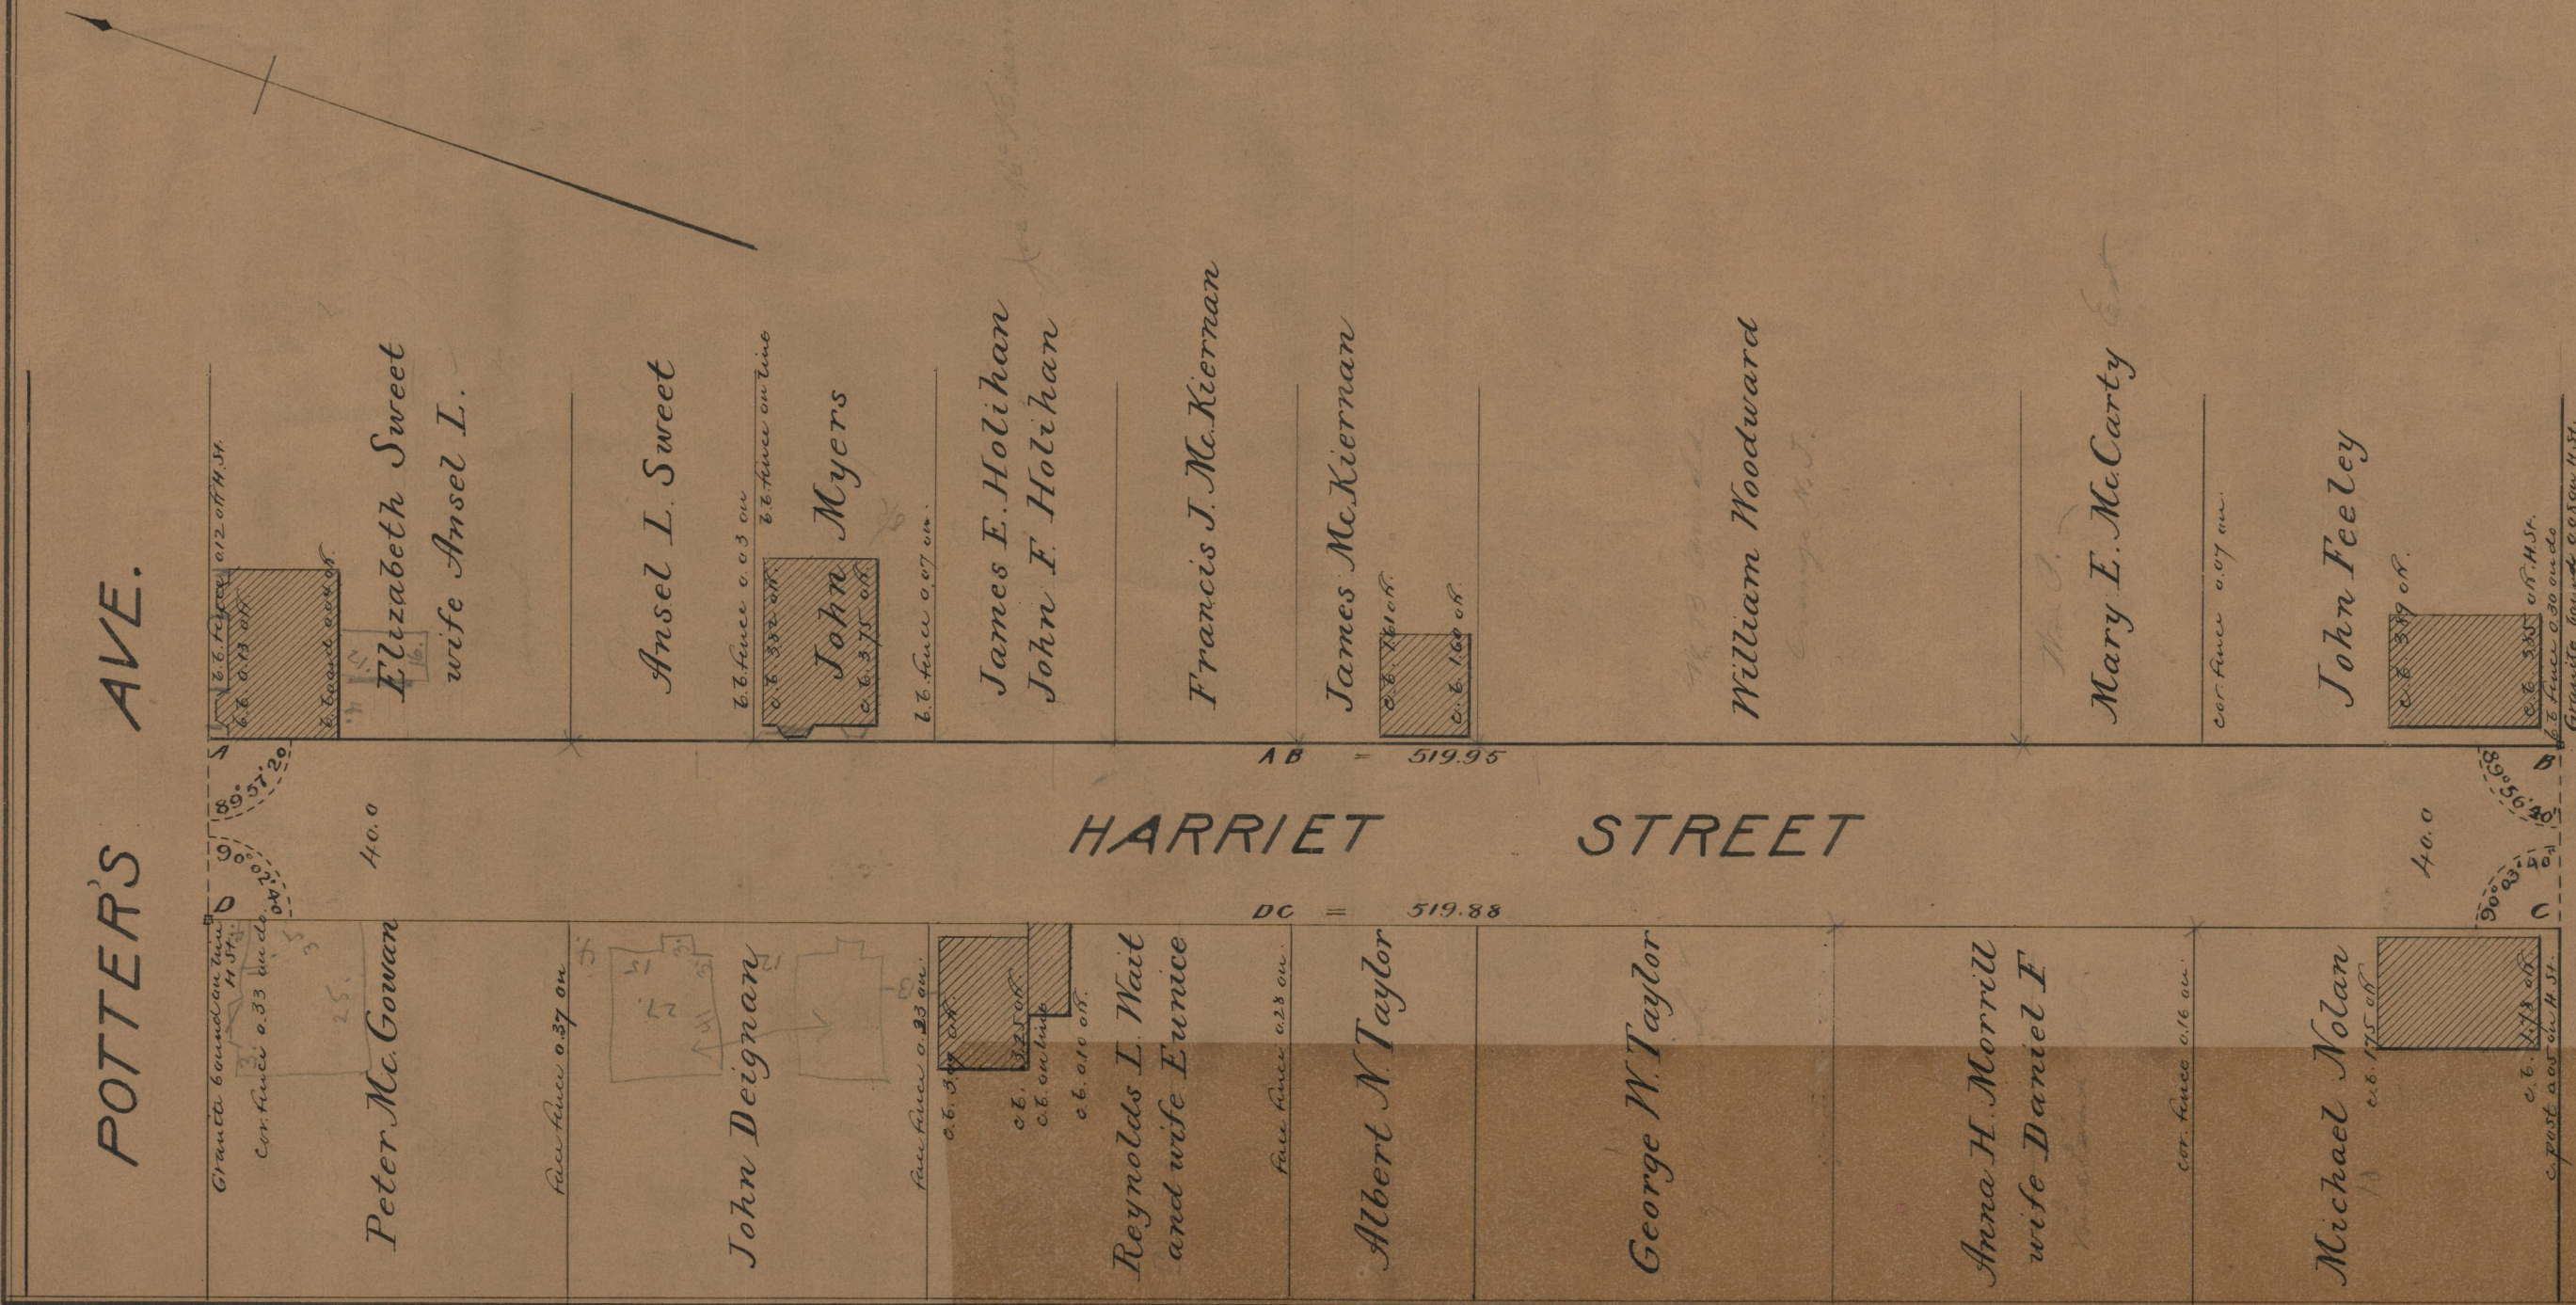

Providence, R.I.
This plat accompanies
our report of this date

PLAT OF

HARRIET STREET

FROM POTTER'S AVE. TO SAYLES ST.

SCALE 40 FEET PER INCH

PROVIDENCE, R. I.

November 1, 1889.

015610

POTTER'S AVE. (written vertically on the left)

SAYLES ST. (written vertically on the right)

OFFICE No. 1028
DRAWER 85
SHEET A

85
A-27
85
A-27

85
A-27