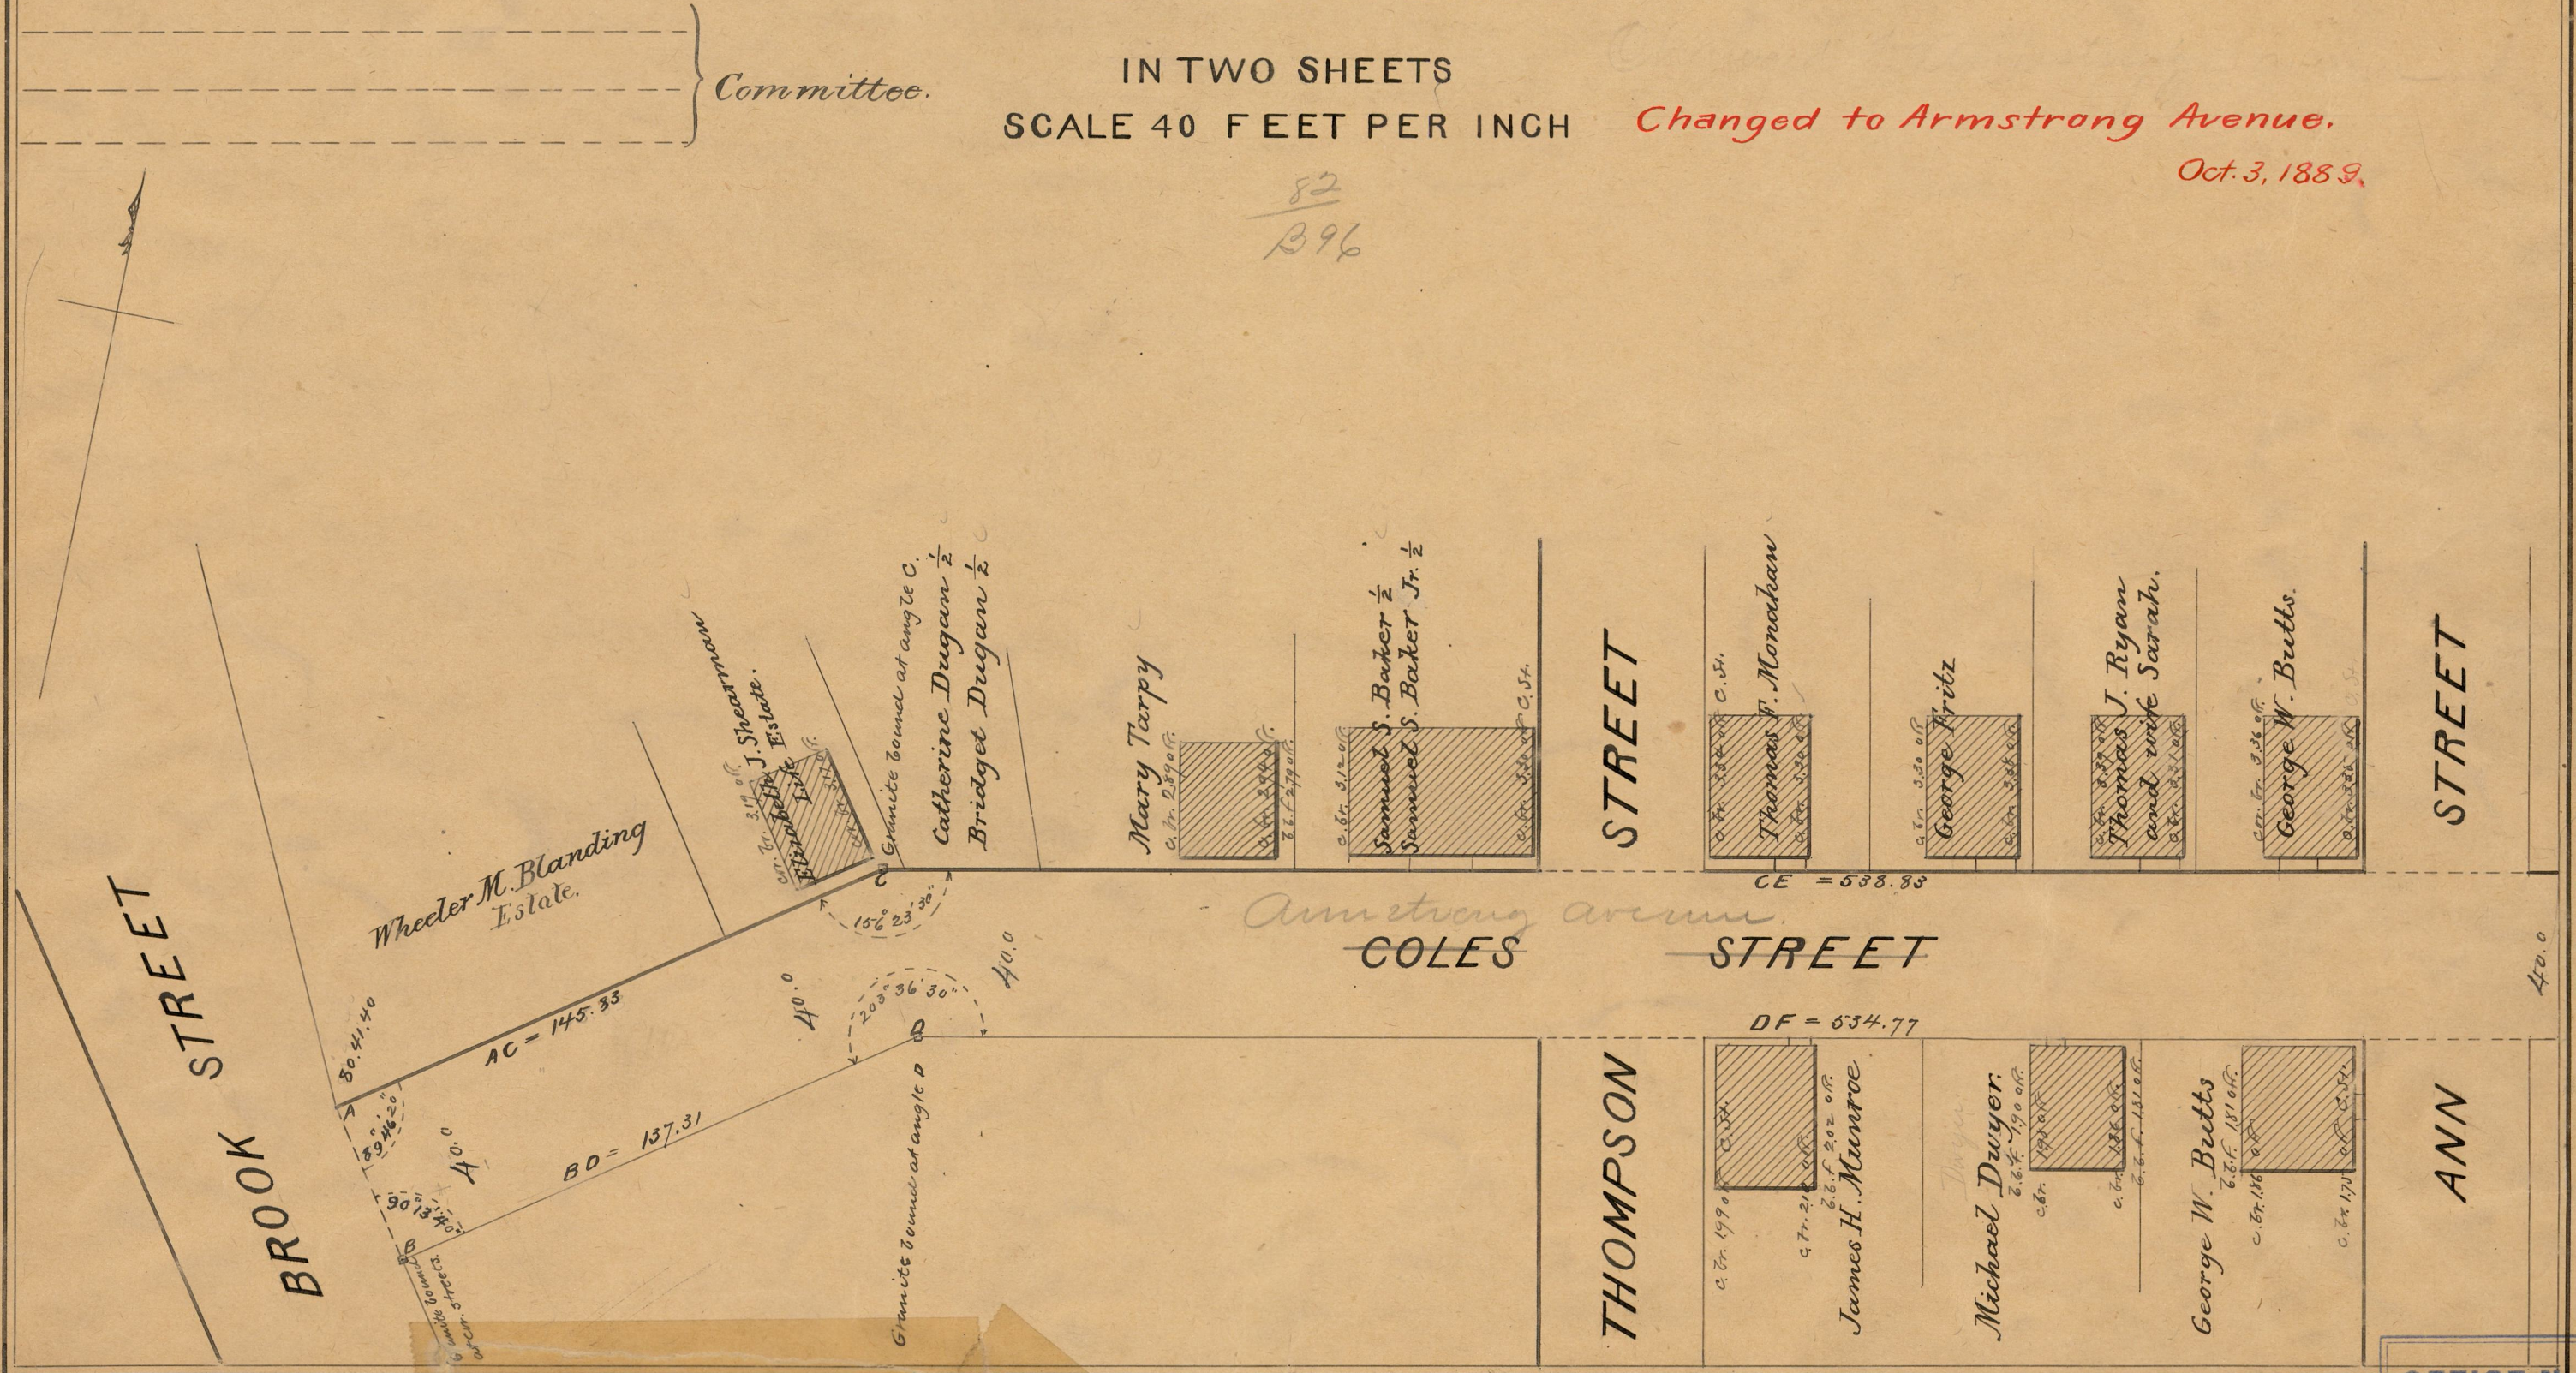

July 23, 1881

06925-

Providence R.I.
This map accompanies
our report of this date.

MAP OF COLES STREET

FROM BROOK ST TO EAST ST

IN TWO SHEETS

SCALE 40 FEET PER INCH

Changed to Armstrong Avenue.

Oct. 3, 1889.

Committee.

82
B-96

5539
82
B-96

OFFICE No. 5539
DRAWER " 82
SHEET " B-96