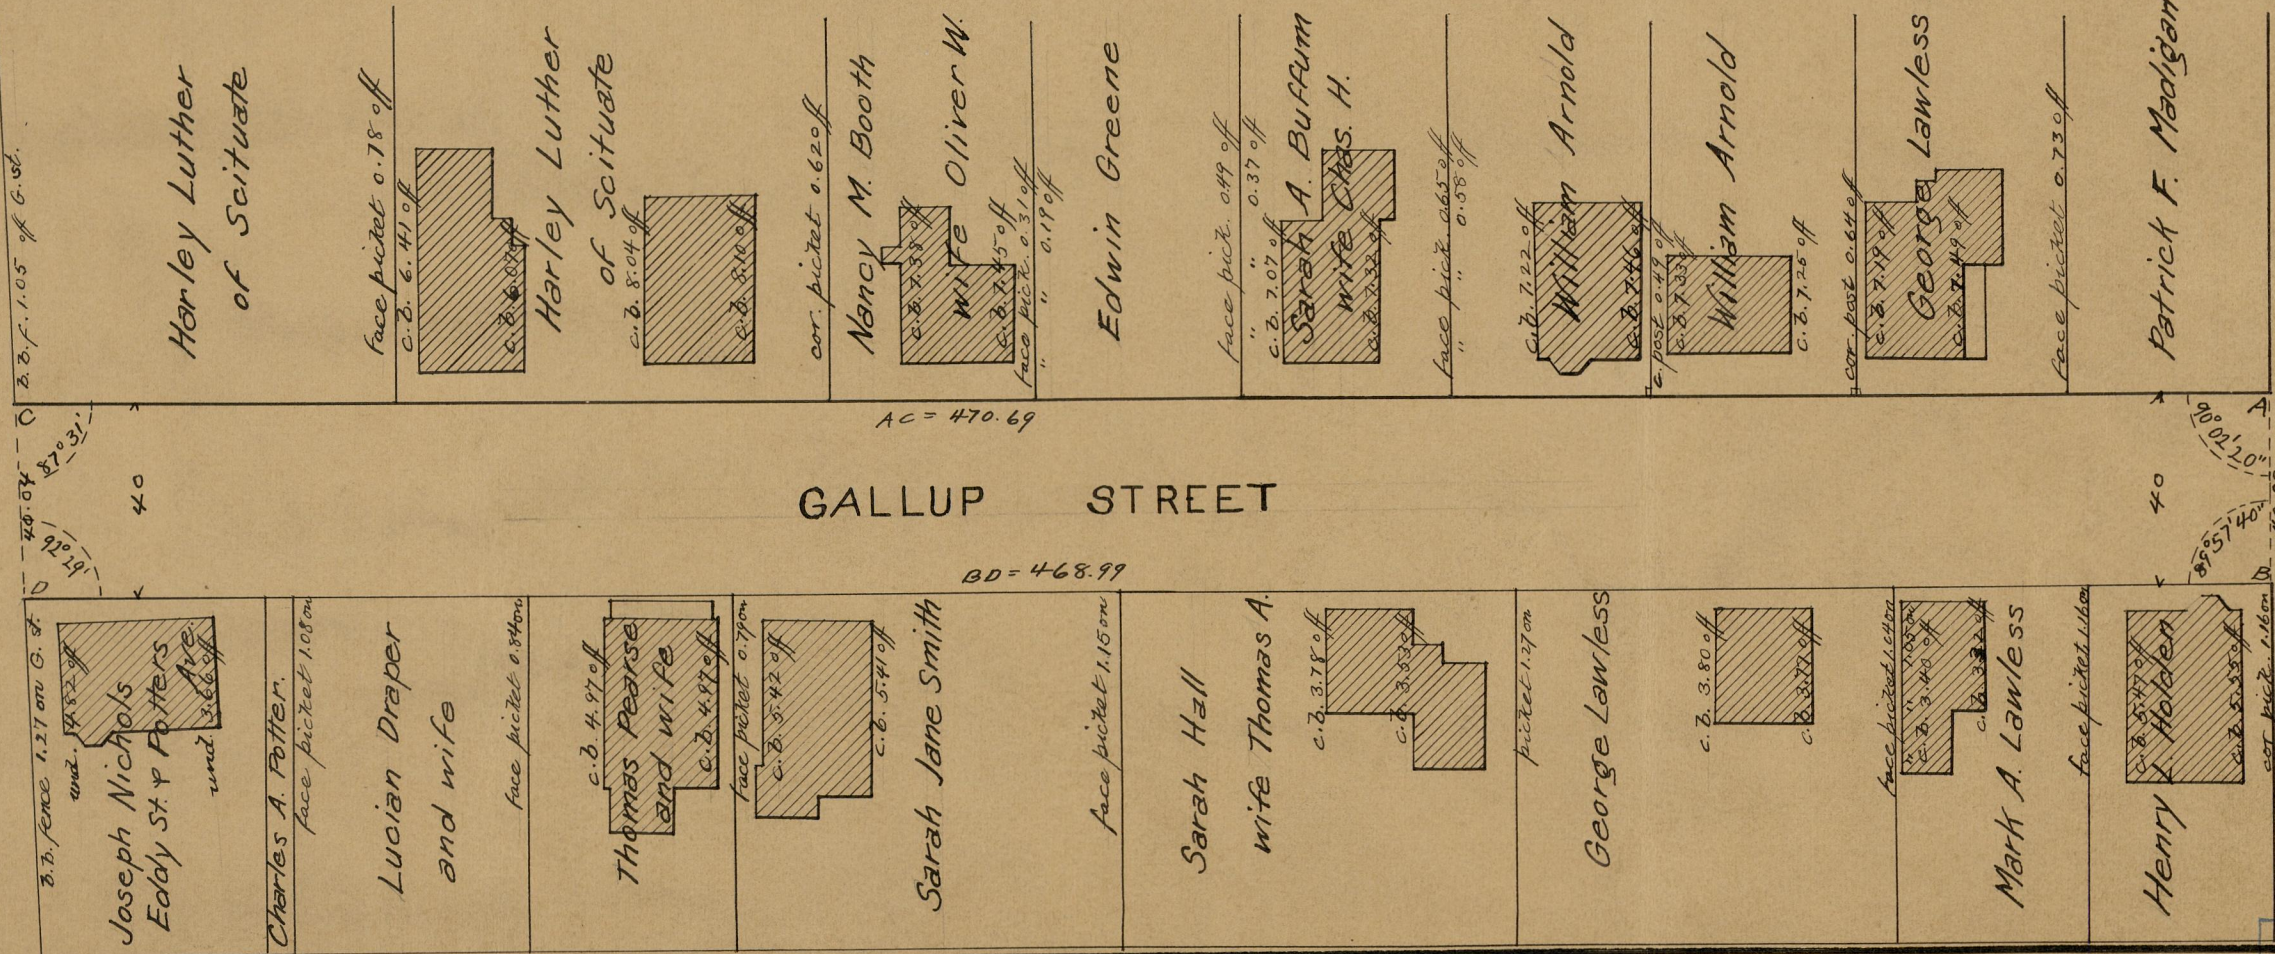

# GALLUP STREET

FROM PLAIN ST. TO OCEAN ST.

SCALE 40 FEET PER INCH.

Providence R.I.  
This Map accompanies our  
report of this date.

Committee.

OCEAN STREET

GALLUP STREET

PLAIN STREET