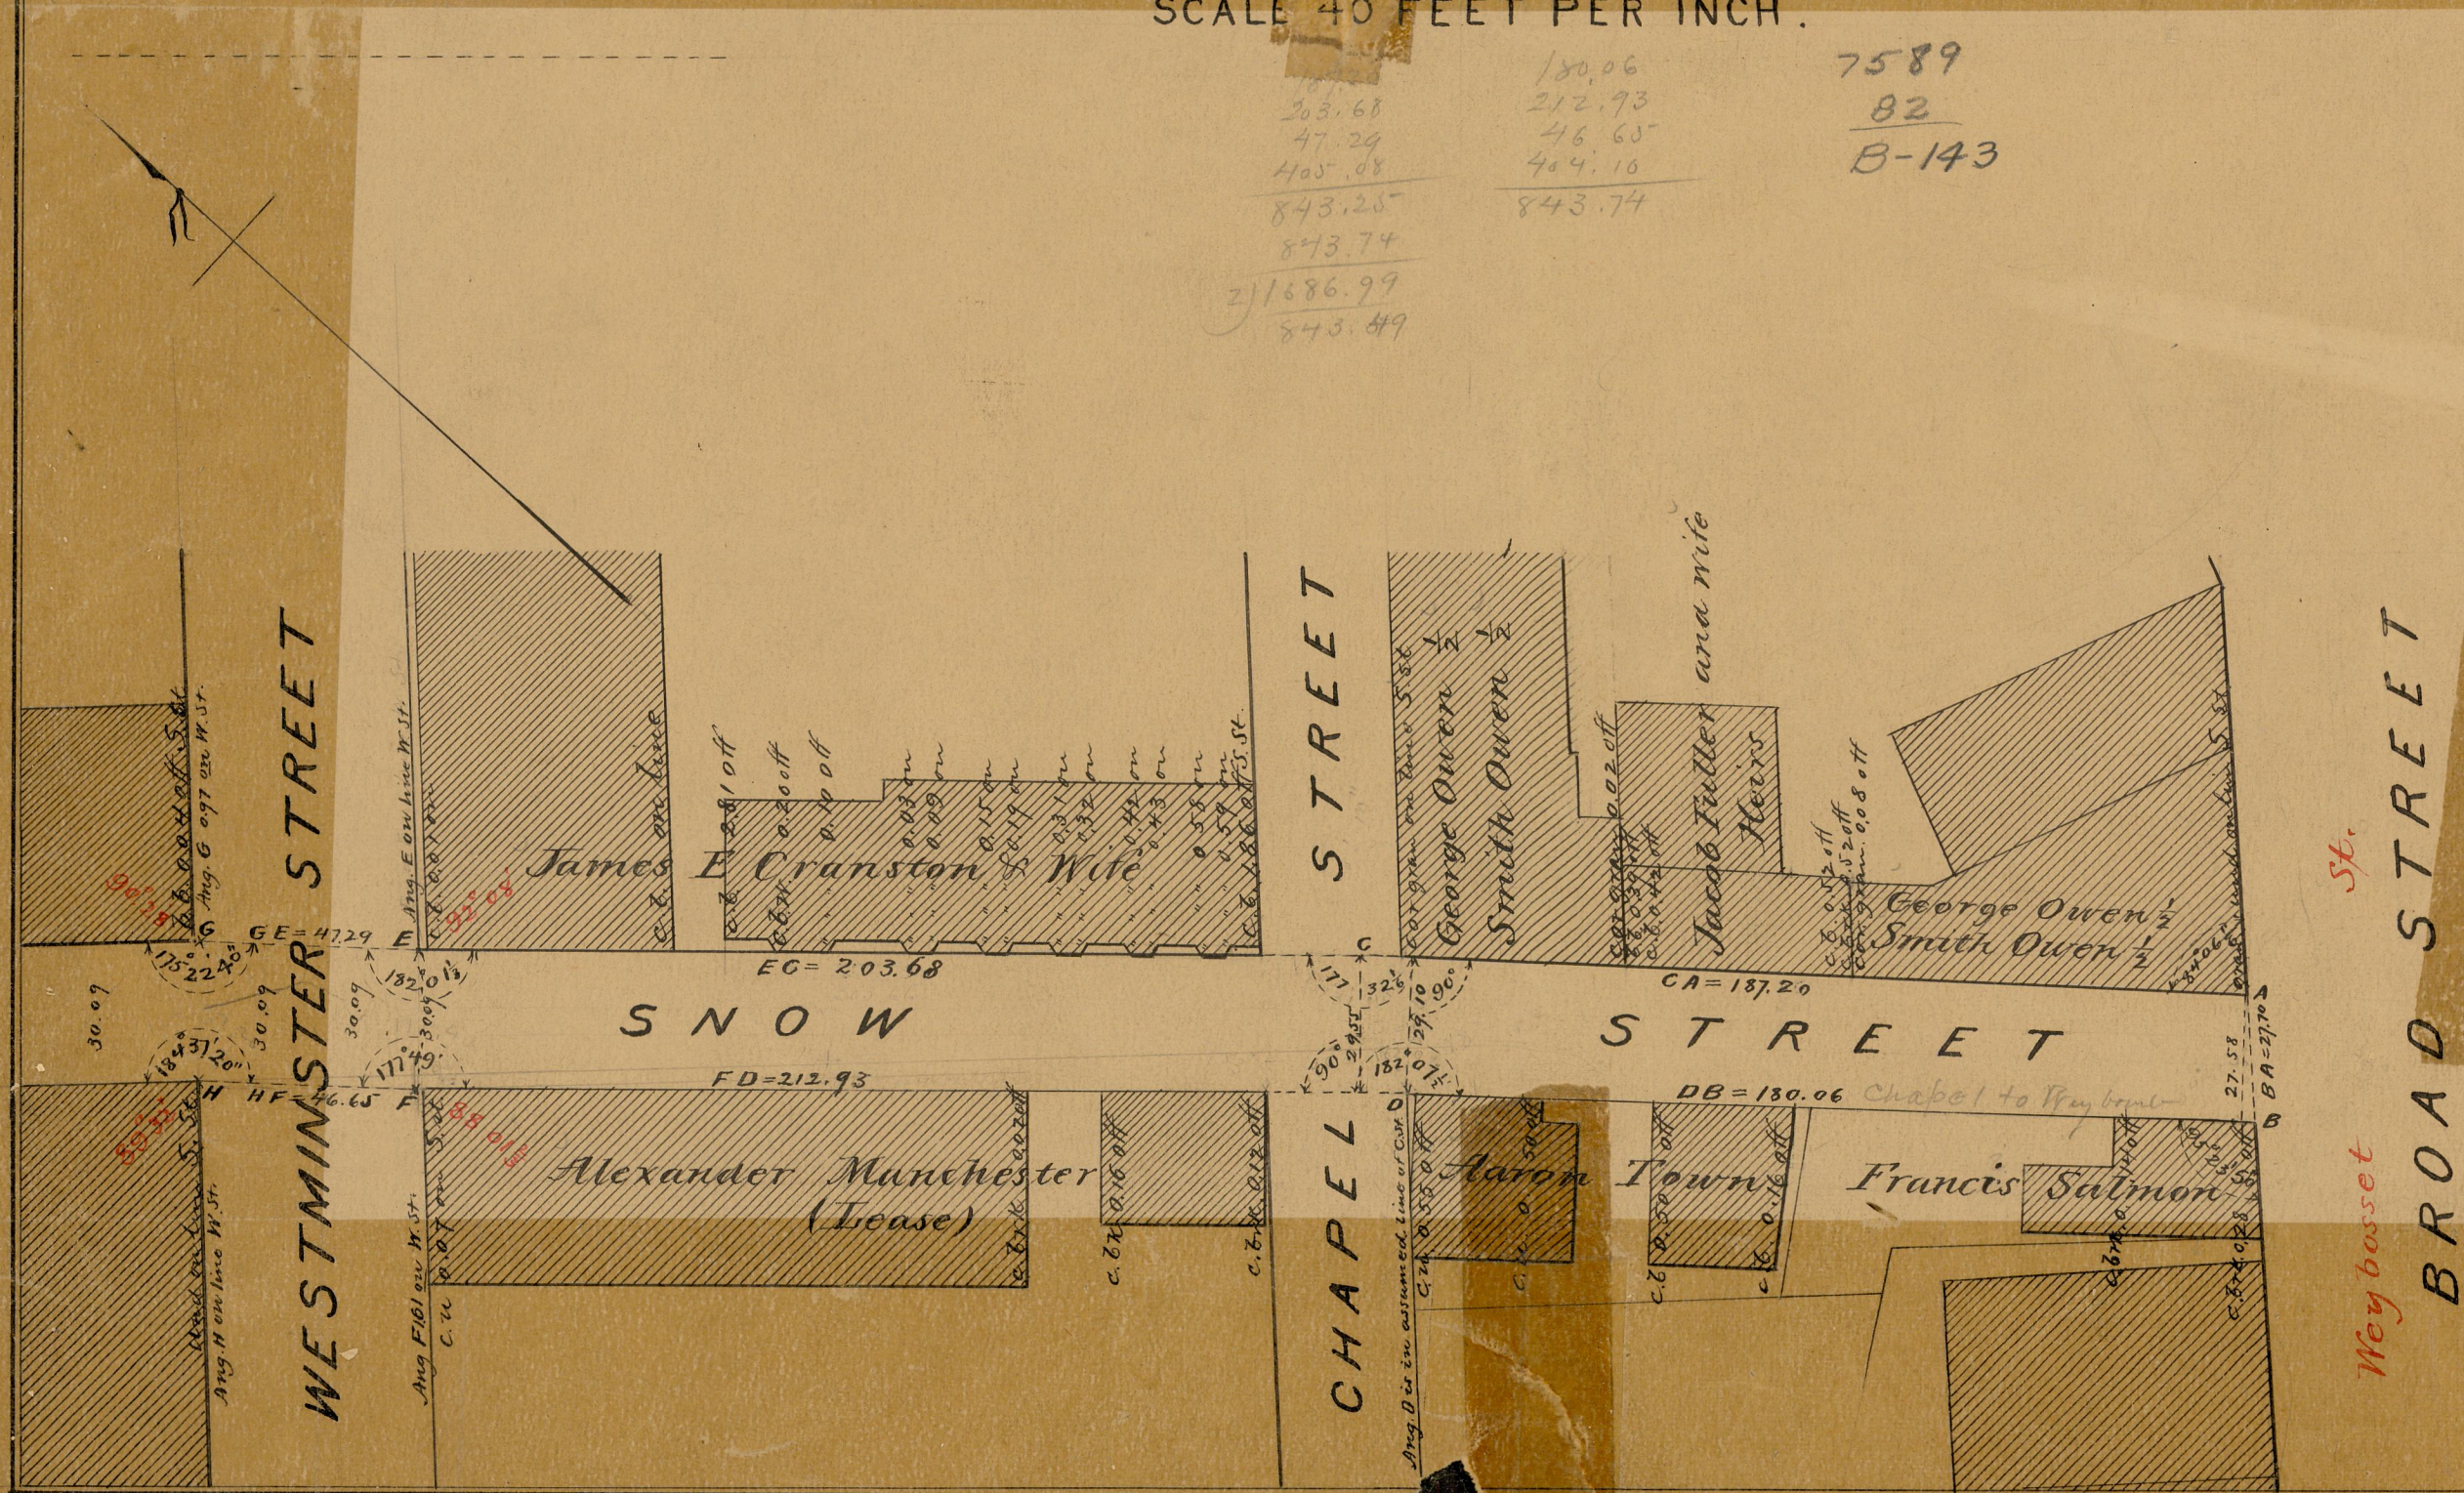

Providence R.I.
This map accompanies
our report of this date

MAP OF SNOW STREET

FROM BROAD ST. TO WASHINGTON ST.

IN TWO SHEETS

SCALE 40 FEET PER INCH.

180.06	7589
203.68	82
47.29	843.74
405.08	843.74
843.25	843.74
843.74	
21686.99	
843.49	