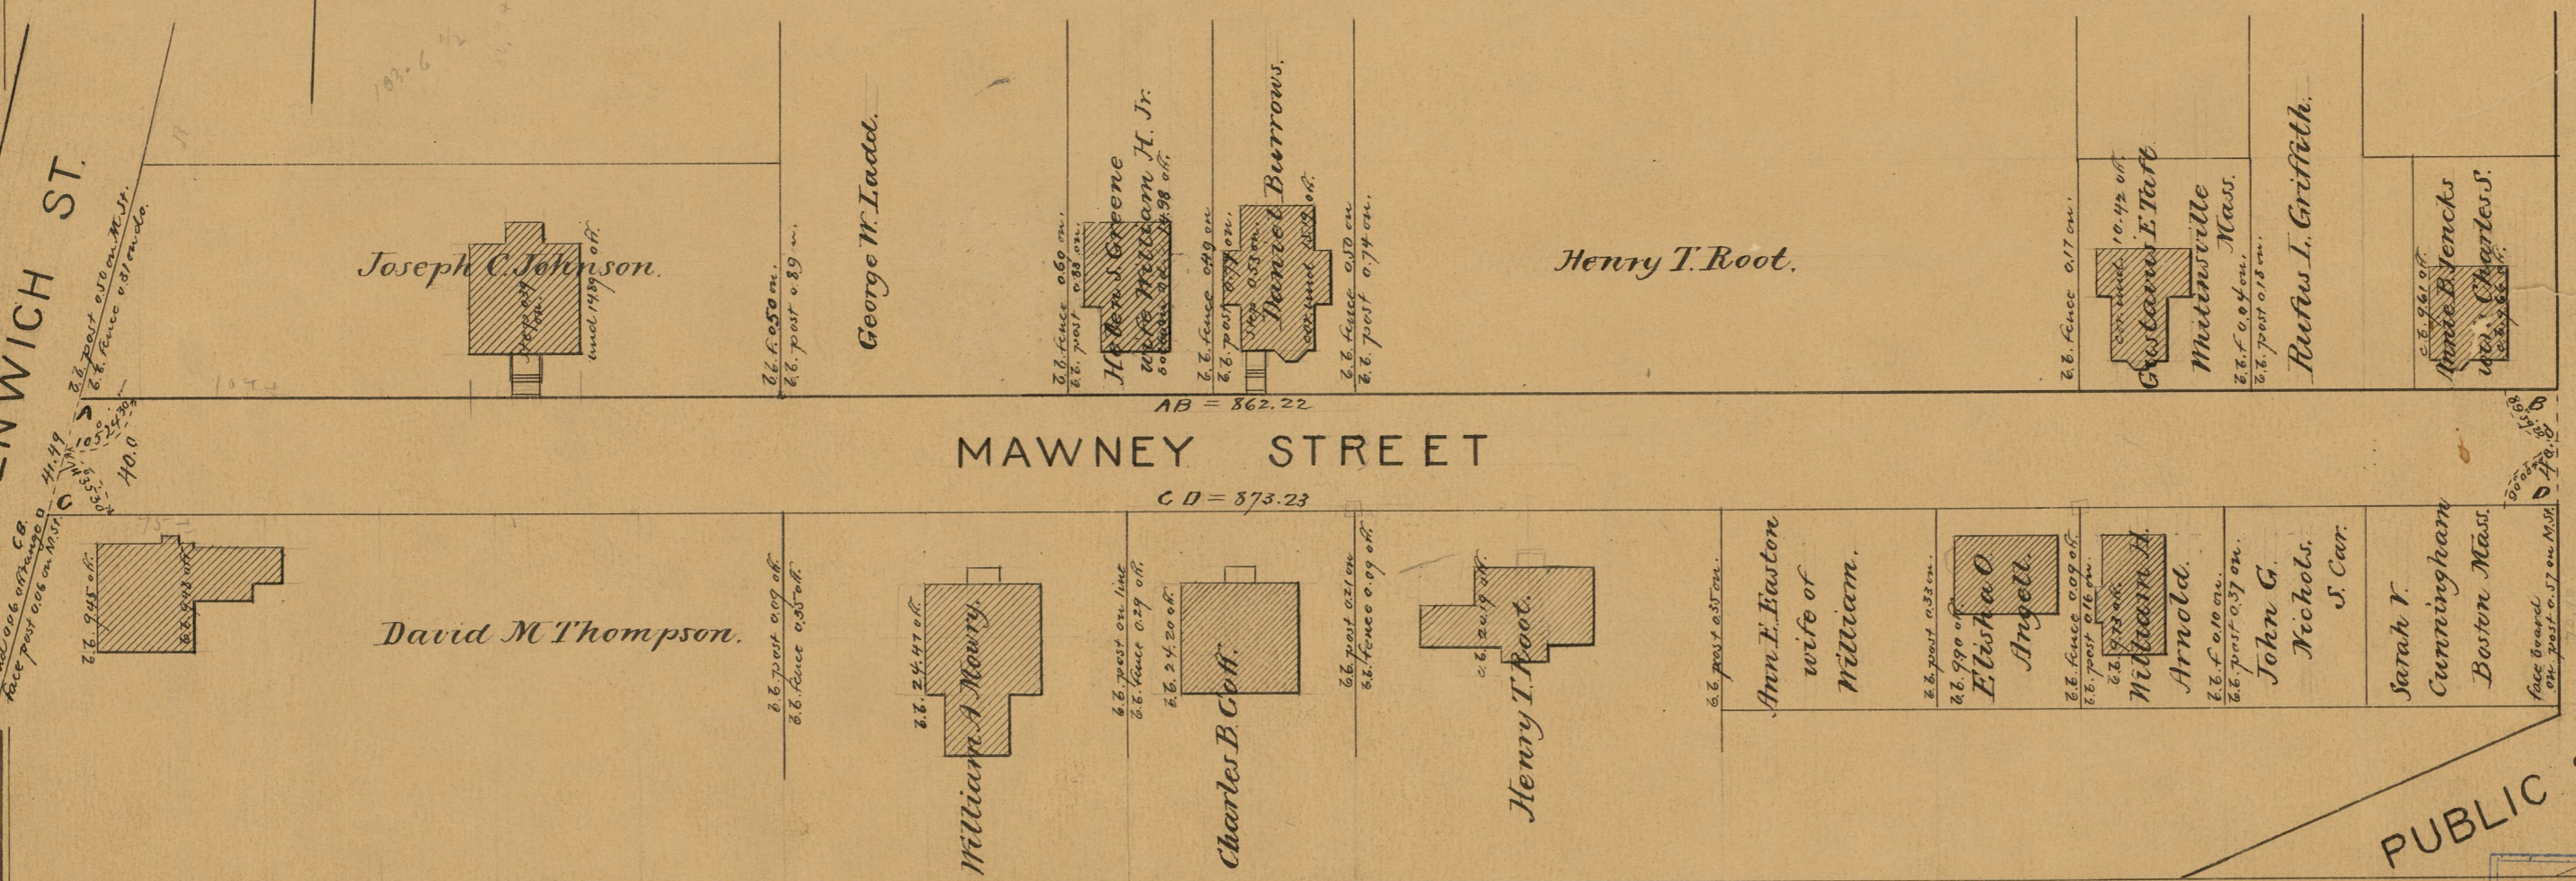

Apr. 21, 1883.

08799.

MAP OF

MAWNEY STREET

FROM GREENWICH ST. TO UPDIKE ST.

SCALE 60 FEET PER INCH

Providence R.I.

This map accompanies
our report of this date.

862.22
873.23

21735.48
867.72

Blindwood Ave.
GREENWICH ST.

UPDIKE ST.

PUBLIC ST.

862.22
104.4
708.22
718.22

873.23
75.0
798.23
718.23

7489
82
B-135