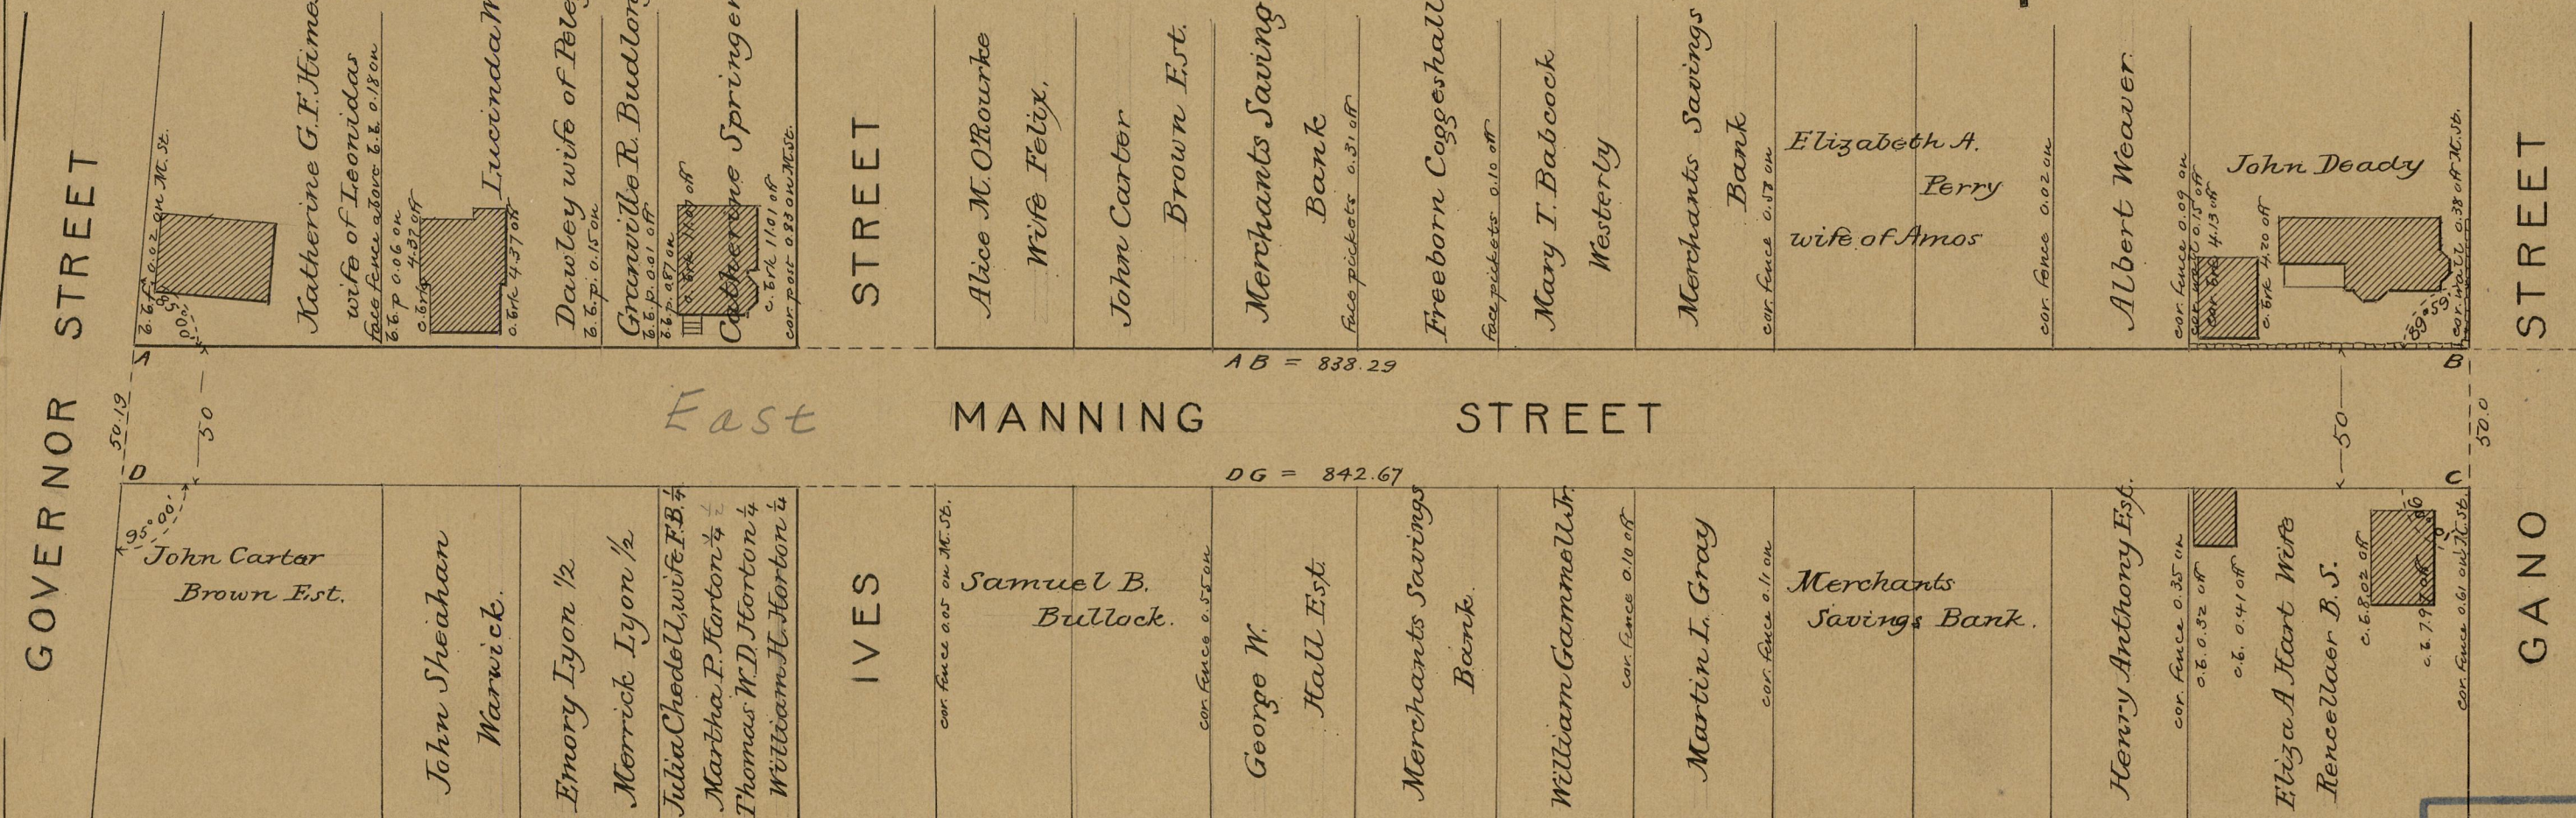

J.D. Fitts
F.B. 445-128

PROVIDENCE, R.I.
CITY ENGINEER'S OFFICE
STREET LINE DEPT.

Nov. 22, 1907

035414

MAP OF MANNING STREET

FROM GOVERNOR ST. TO GANO ST.

SCALE 60 FEET PER INCH.

Providence R. I.
This map accompanies
our report of this date.

Committee.

Changed to East Manning Street

Jan. 20, 1891.

OFFICE No. 6840
 DRAWER " 82
 SHEET " B-117

82
 B-117