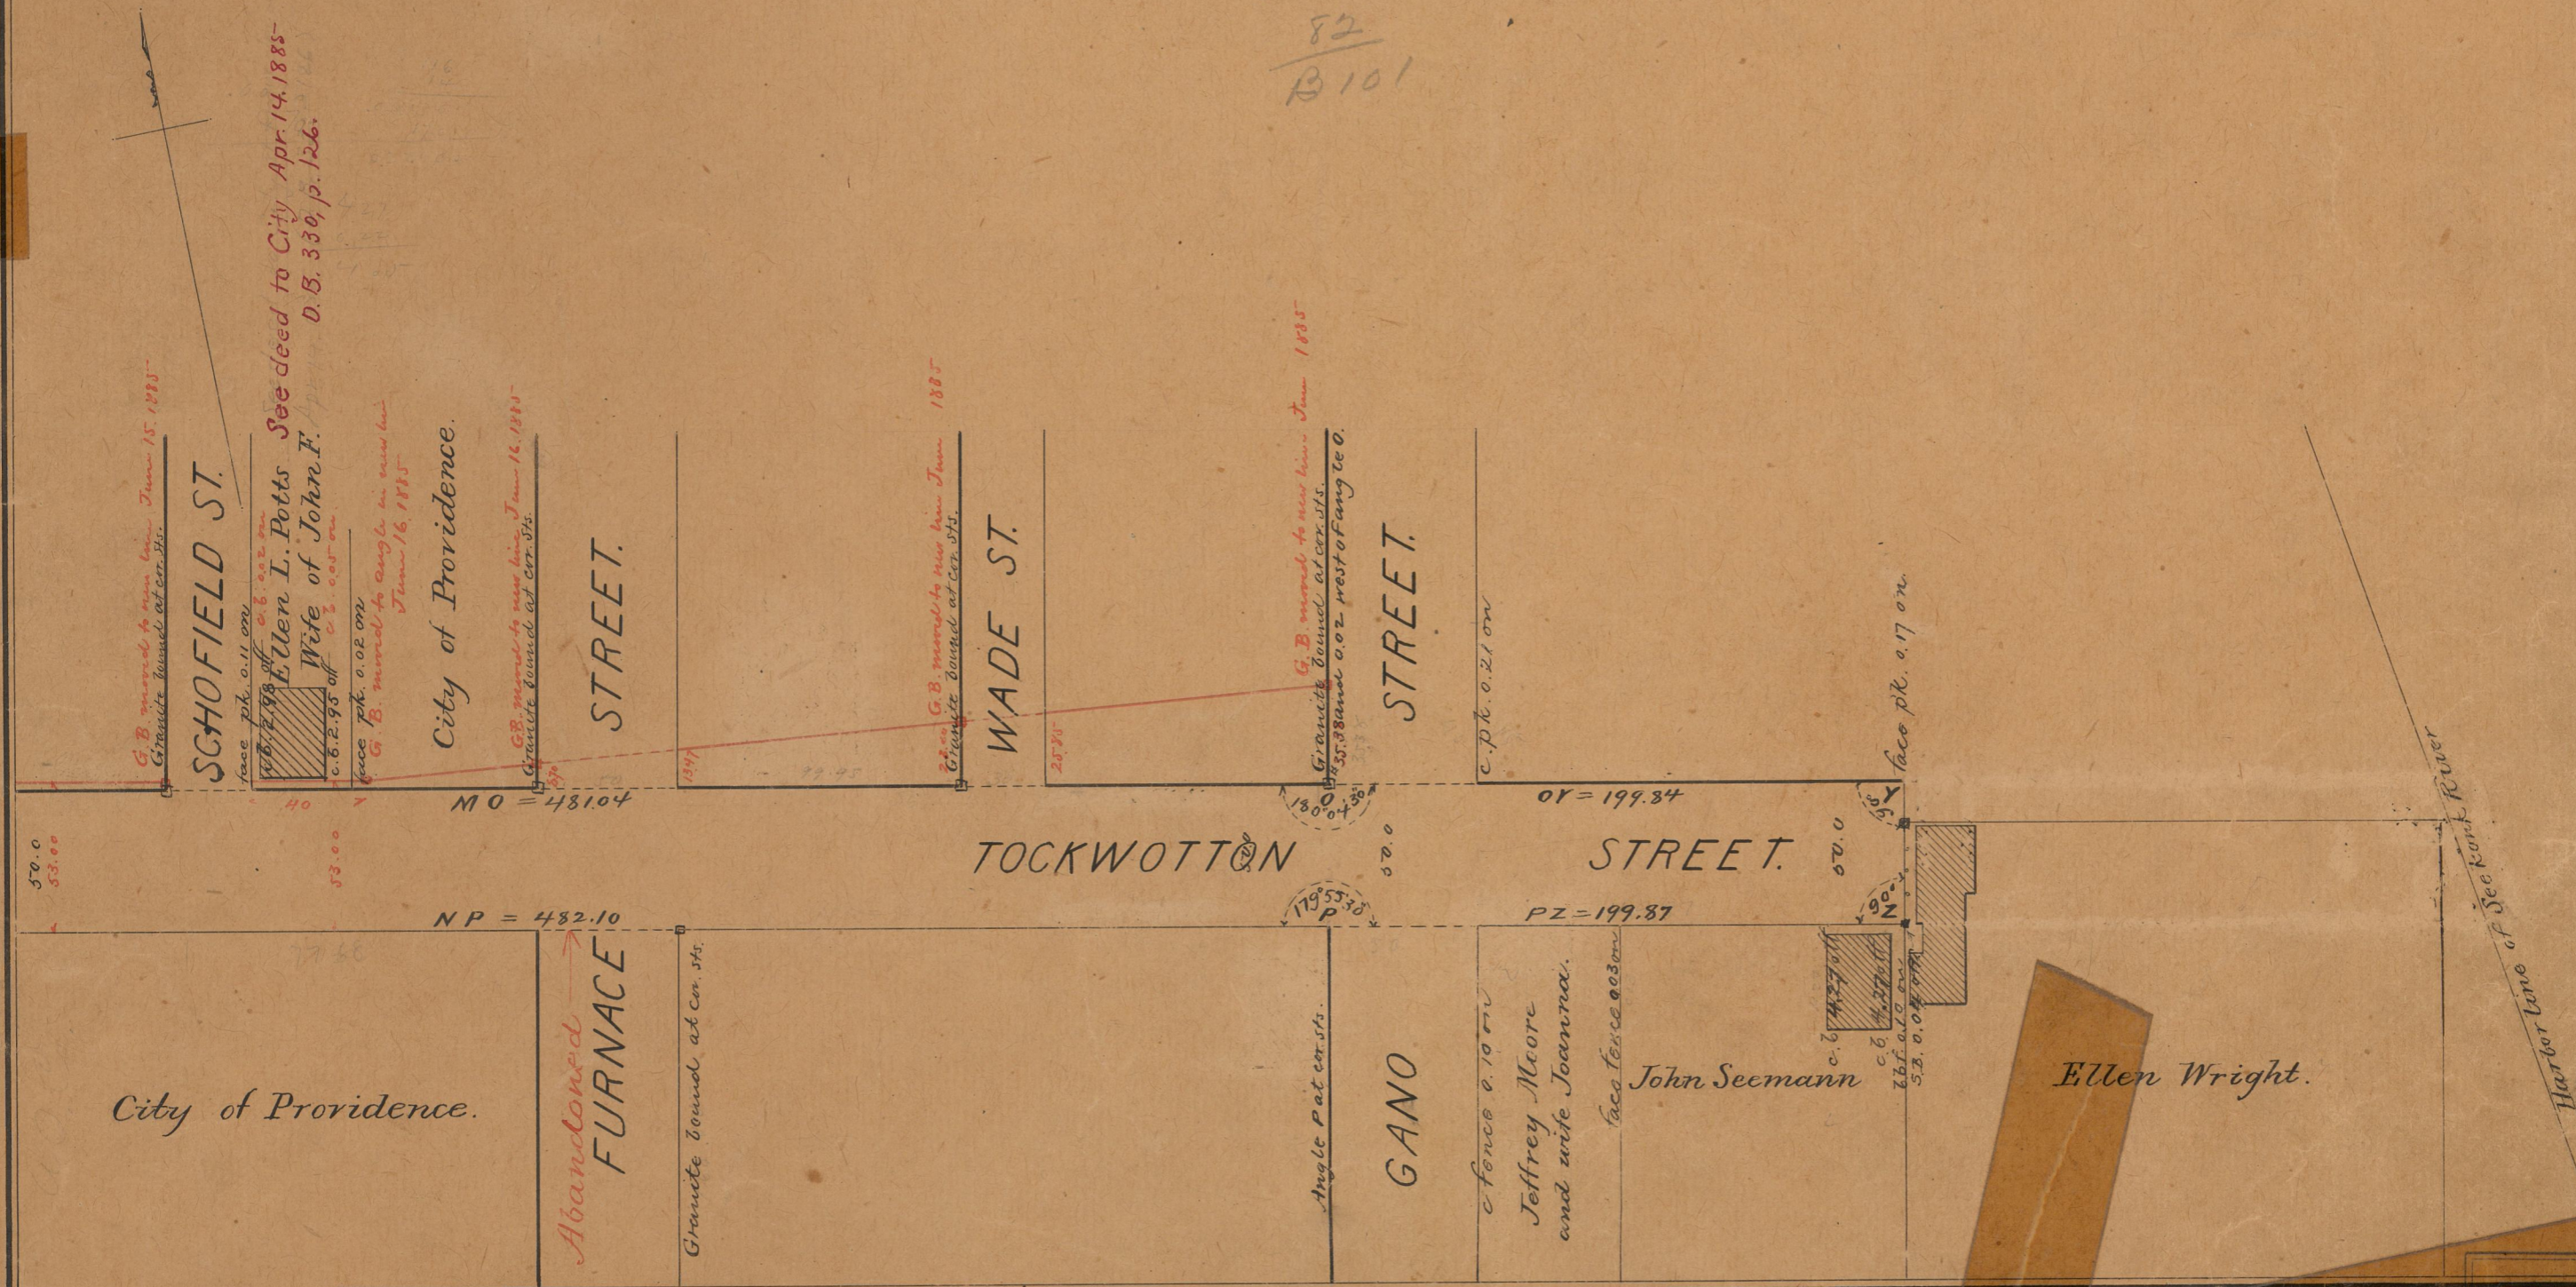

July 23, 1881

06930

Notes in red added June 17, 1880

Providence R.I.

This map accompanies
our report of this date.

MAP OF

TOCKWOTTON STREET

FROM TRAVERSE ST. TO LAND BELONGING TO ELLEN WRIGHT
IN FOUR SHEETS
SCALE 60 FEET PER INCH.

Committee.

5544
82
B101

City of Providence.

Abandoned
FURNACE

GANO

Jeffrey Moore
and wife Joanna.

John Seemann

Ellen Wright.