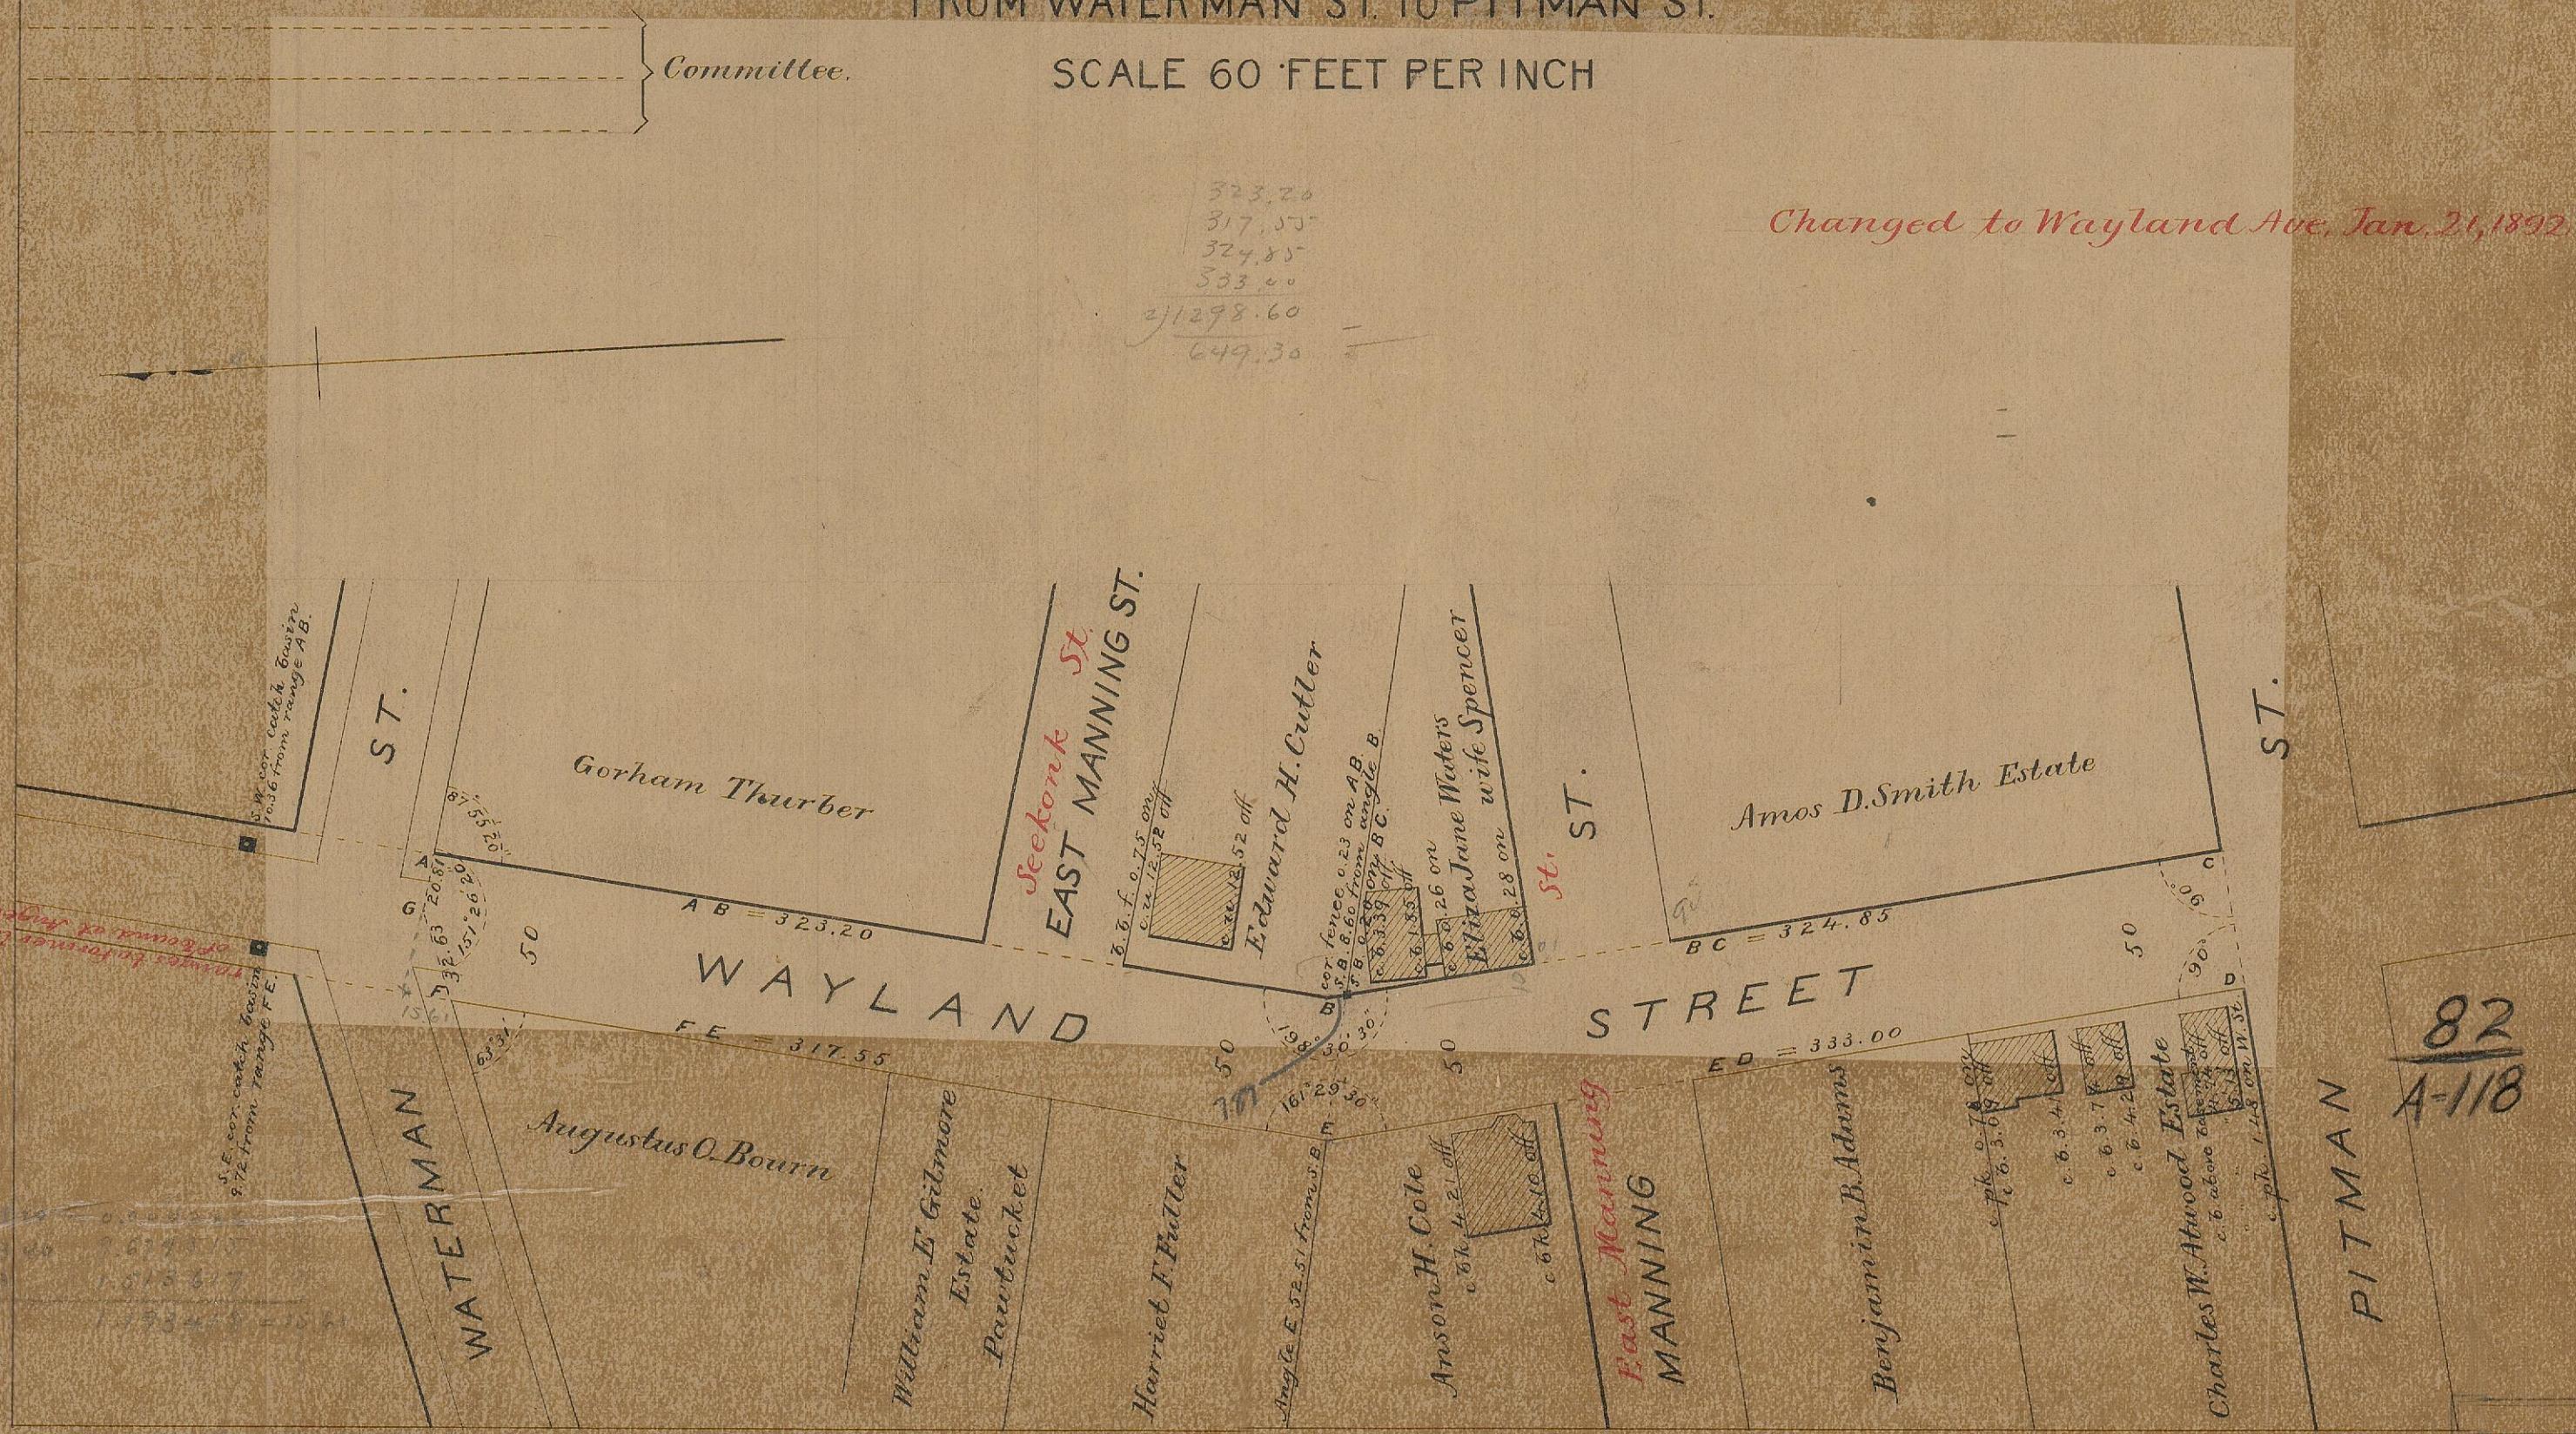

# WAYLAND STREET

FROM WATERMAN ST. TO PITMAN ST.

SCALE 60 FEET PER INCH

Providence R.I.

This map accompanies  
our report of this date.

Committee.

*Changed to Wayland Ave, Jan. 21, 1892.*

323.20
317.55
324.85
333.00
2)1298.60
649.30

*5.4 cor. cast h. Bourn  
10.6 from range AB.*

*5.4 cor. cast h. Bourn  
9.72 from range FE.*

*former to former location  
of Bourn at right.*

82  
A-118