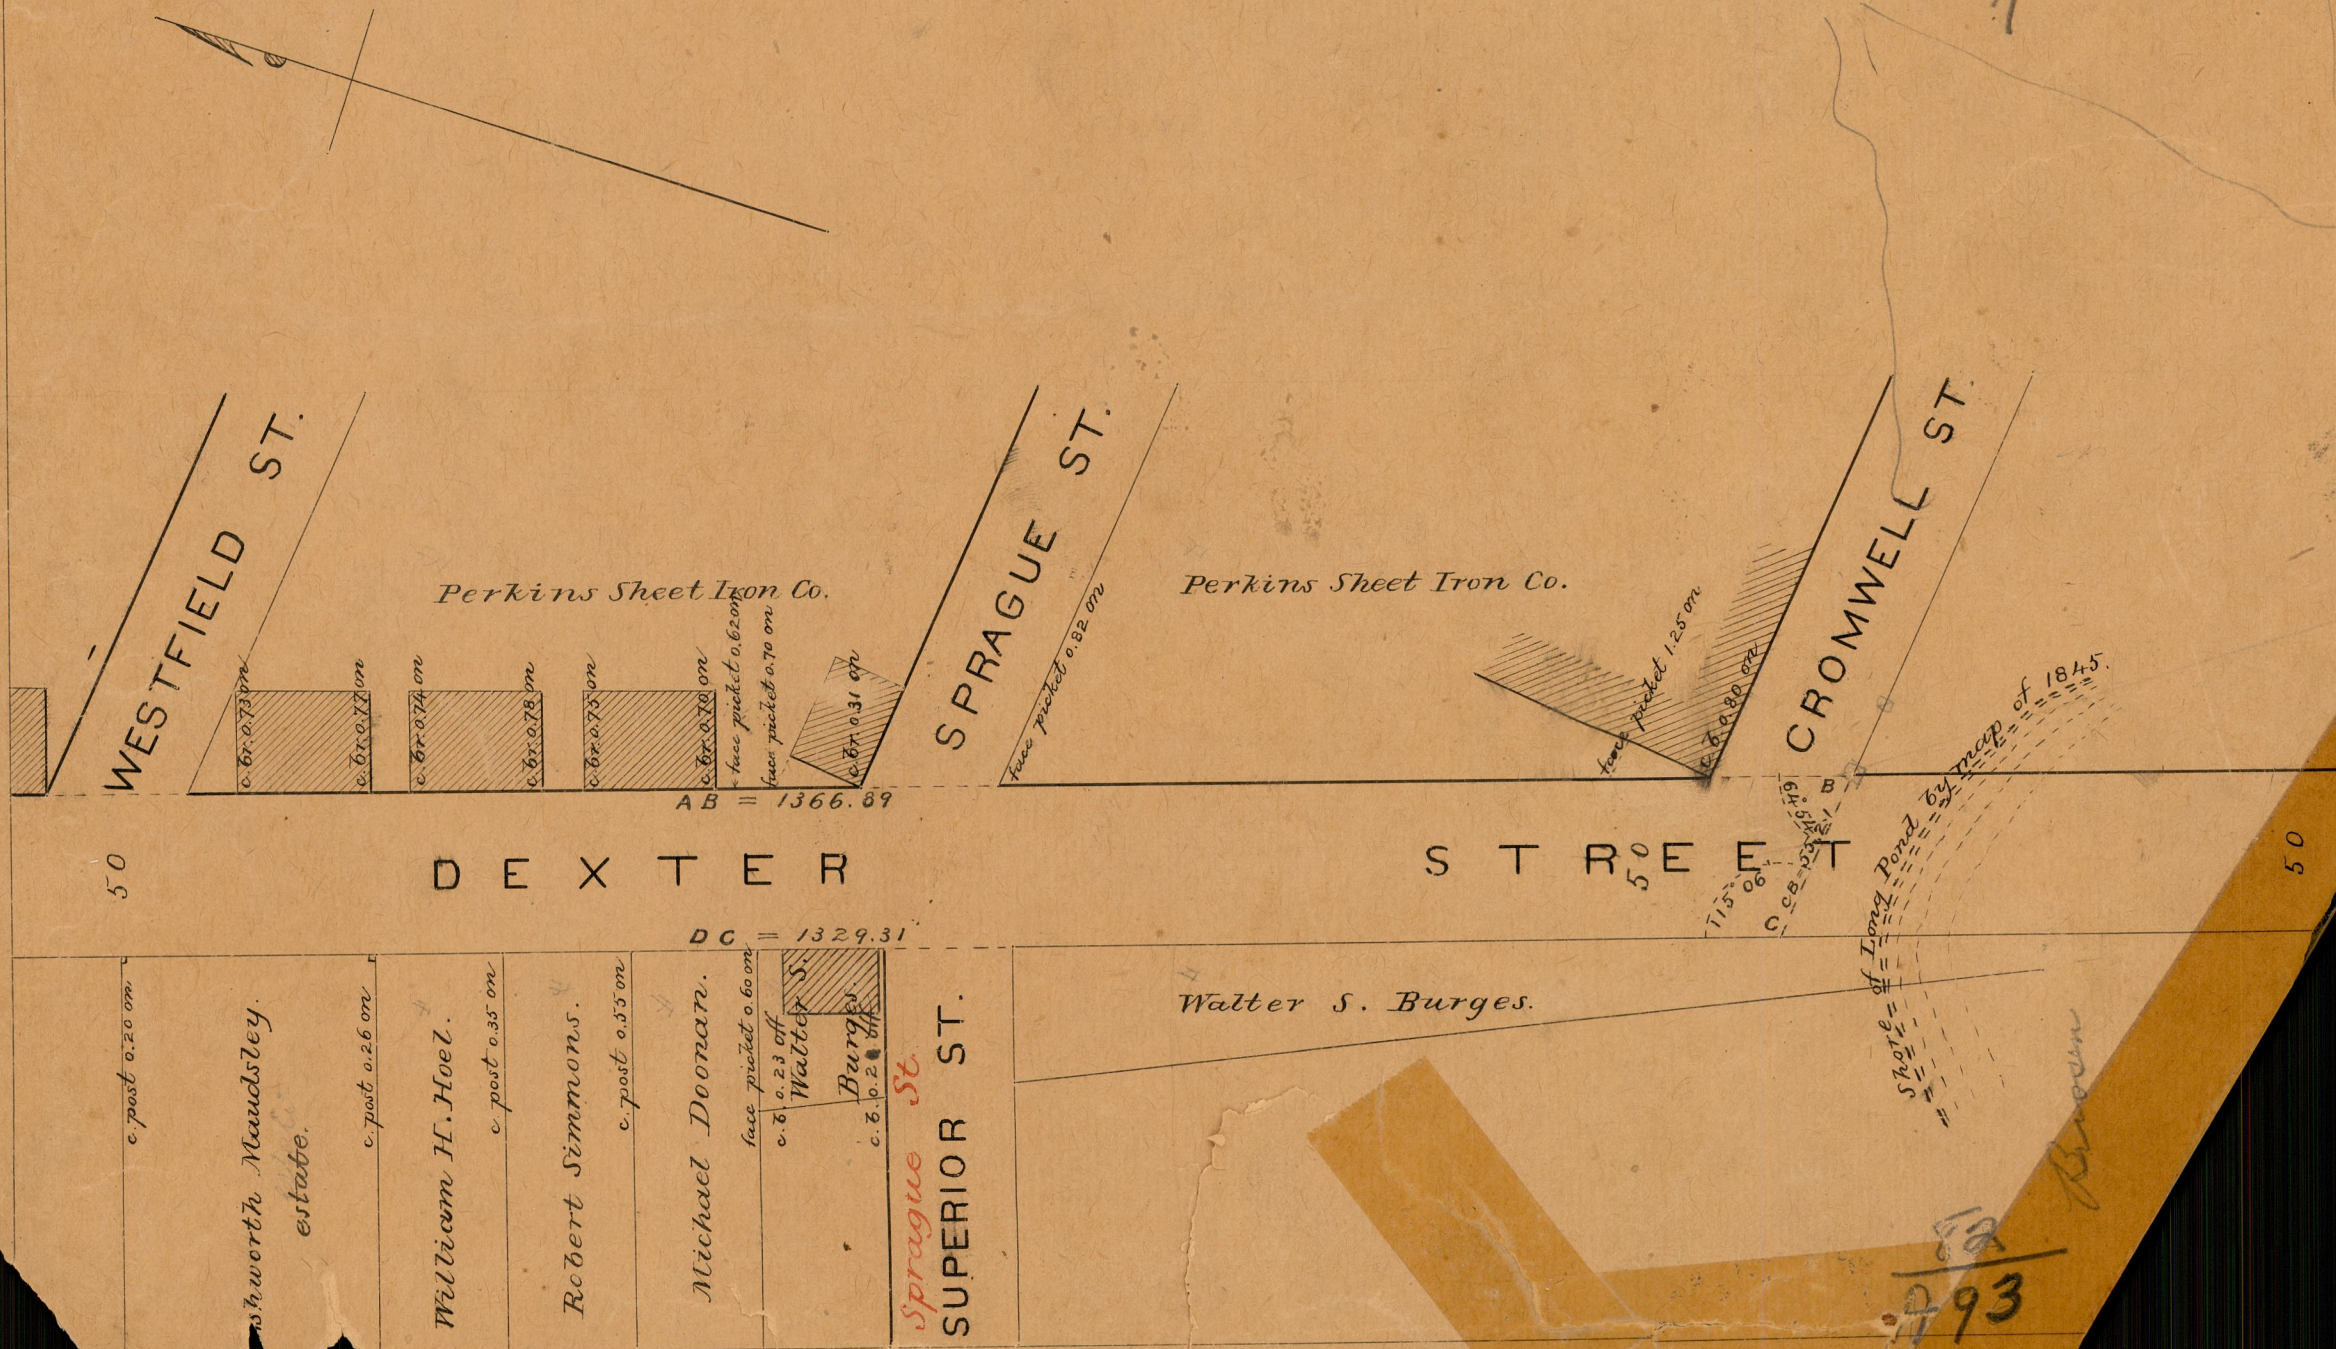

STREET L
Nov. 1, 1880
06256

Providence R.I.

This map accompanies our report of this date.

MAP OF DEXTER ST.

FROM CRANSTON ST. TO LONG POND

IN TWO SHEETS.

SCALE 60 FT. PER INCH.

Committee.

Nov 8, 1882 this map corrected to date,
The street is to extend from Cranston street
to the south line of Cromwell street.

06256
82
793

82
793