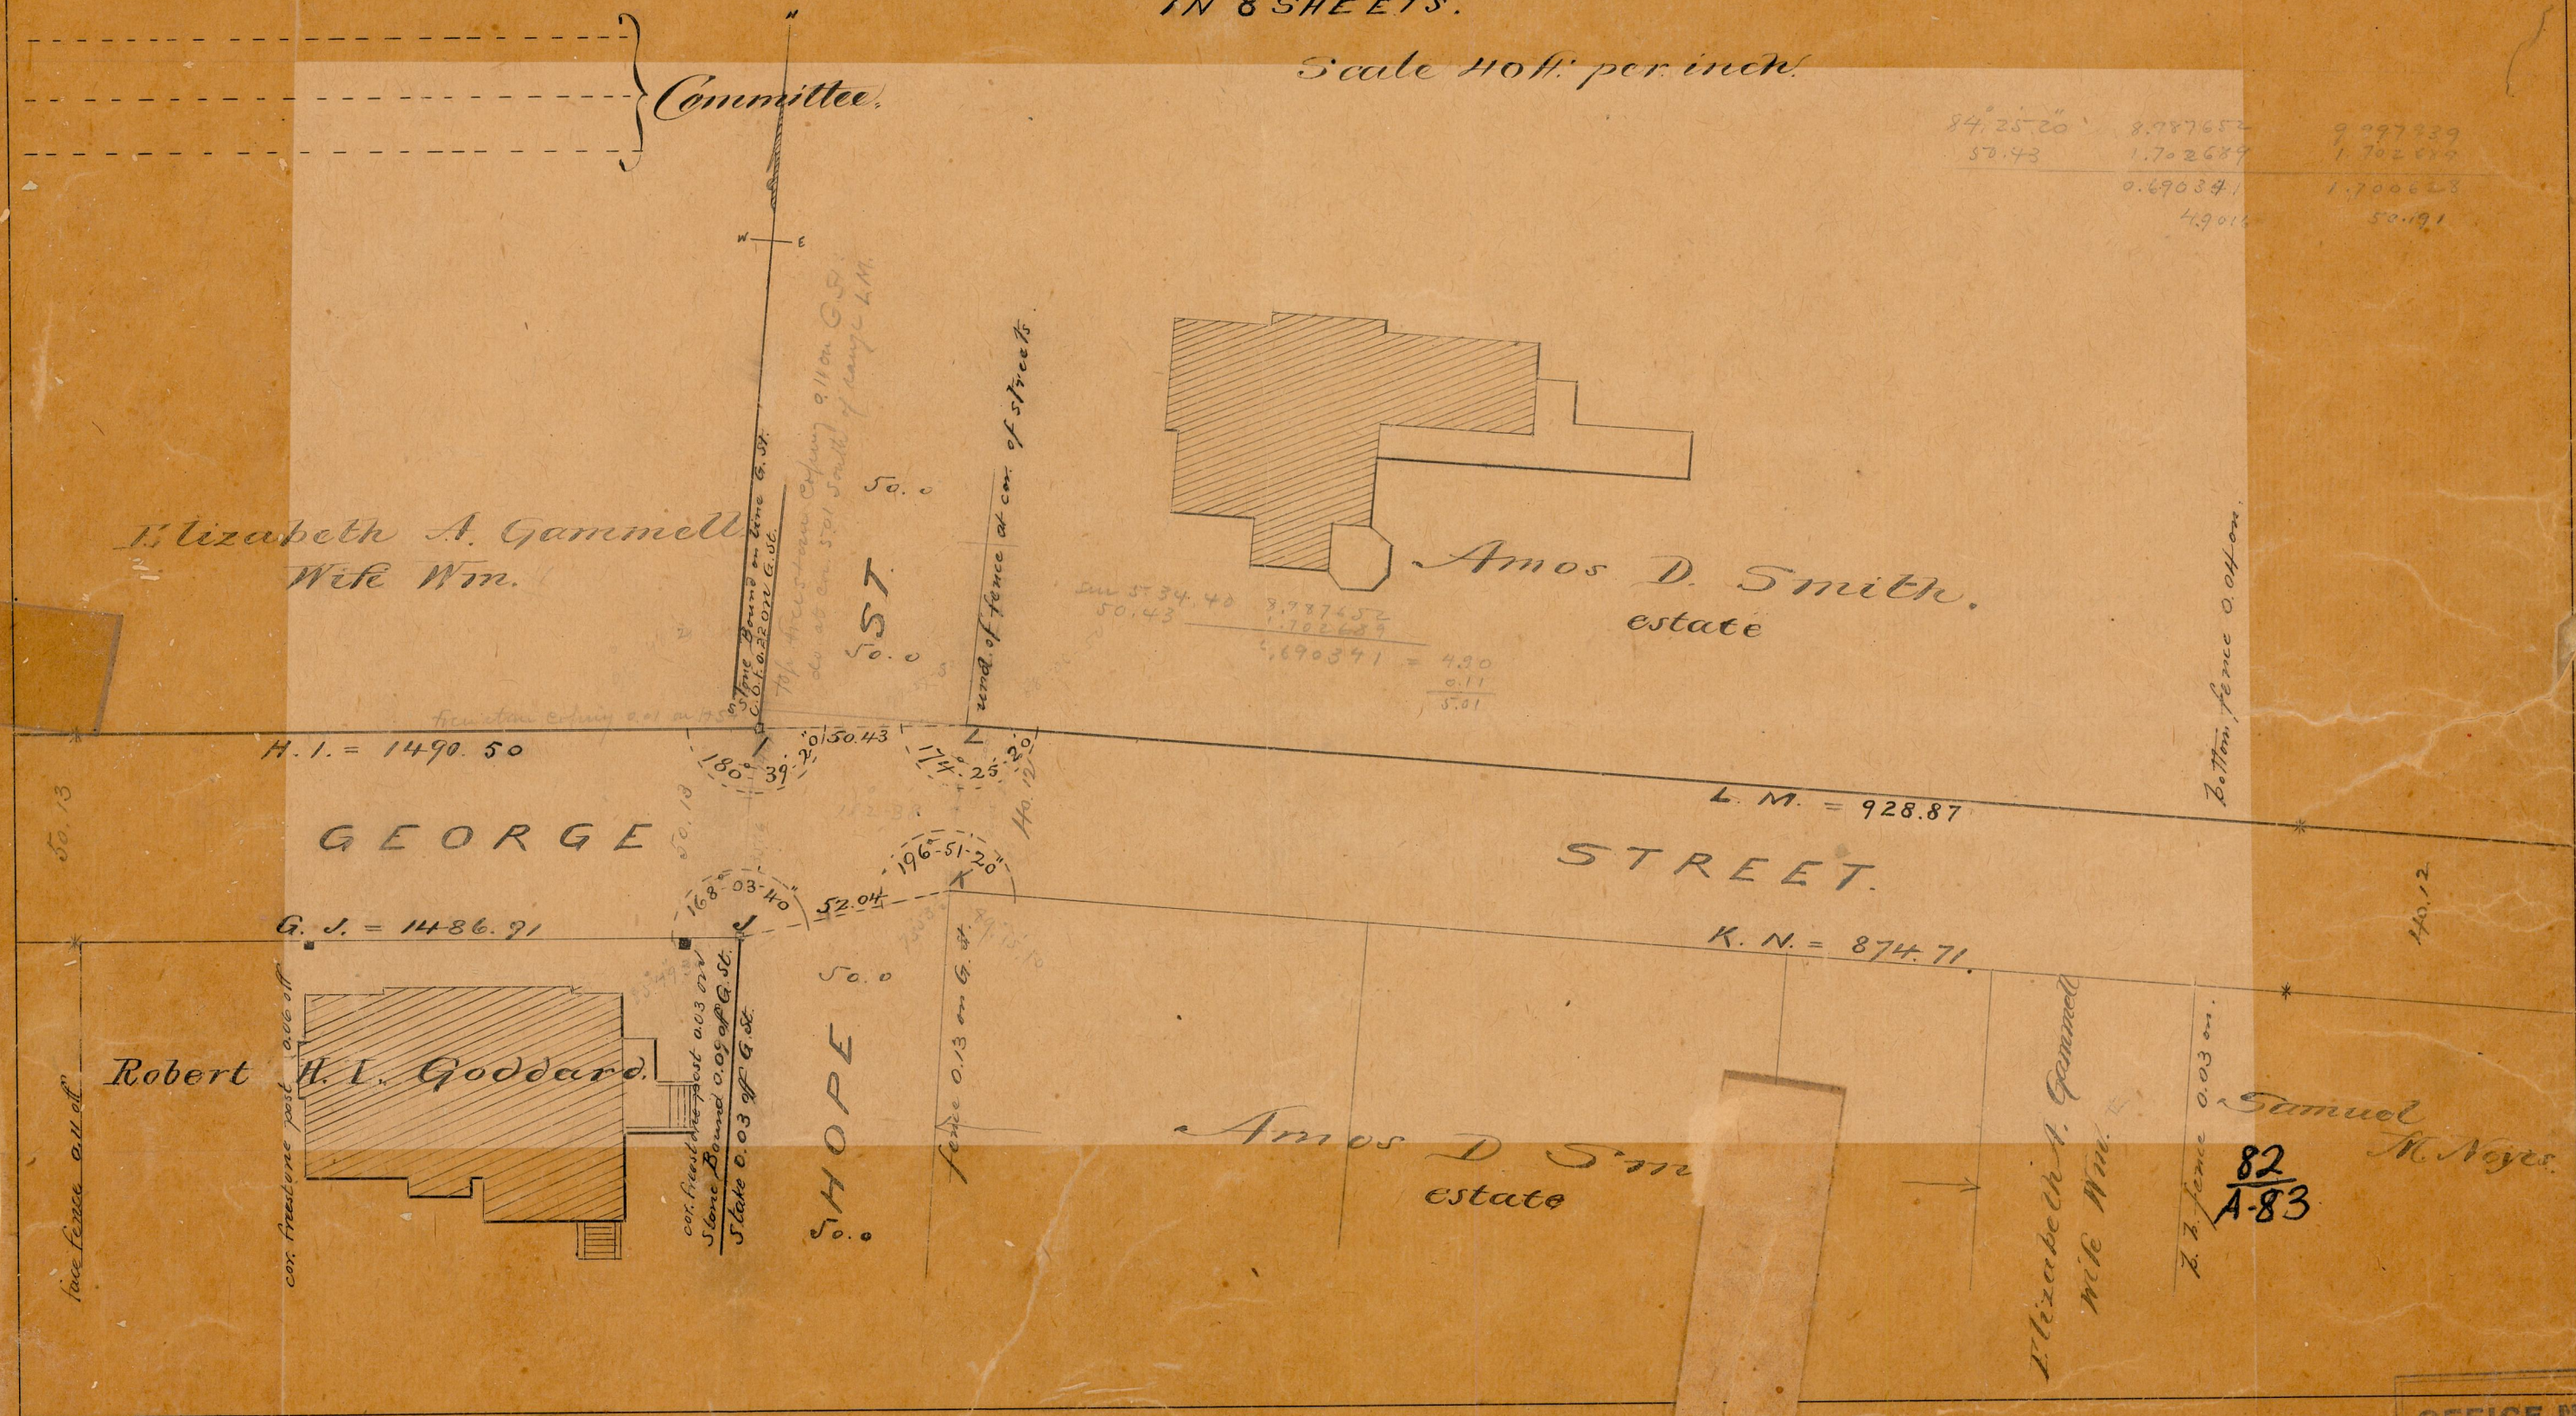

# GEORGE STREET

FROM BENEFIT ST. TO GANO STREET.  
IN 8 SHEETS.

Dec 12 1882. Correct to date.

Providence R.I.  
This Map accompanies our  
Report of this date.

Scale 40 ft. per inch.

Committee.

84.25.20	8.987652	9.997939
50.43	1.702687	1.702687
	0.690341	1.700623
	4.9016	50.191