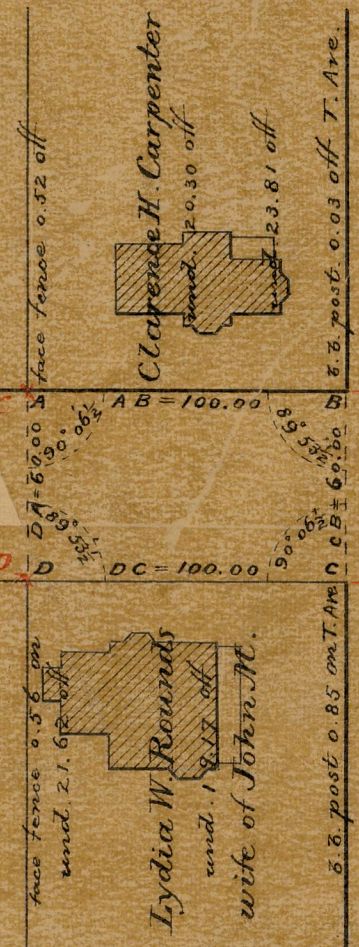

MAP OF

TABER AVENUE

FROM HUMBOLDT AVE. 100 FEET NORTHERLY.
from Angell St. to 100 feet north of Humboldt Av.
SCALE 60 FEET PER INCH.

*Notes in red were added on
Dec. 18, 1884.*

82
A-141
Office No. 7580

HUMBOLDT AVE.

Charles C. & Henry M. Taber

ANGELL ST.

GANO ST.

curbstone wid. 4.22 of range AC.

Note in curbstone on range DC.

OFFICE No.

DRAWER