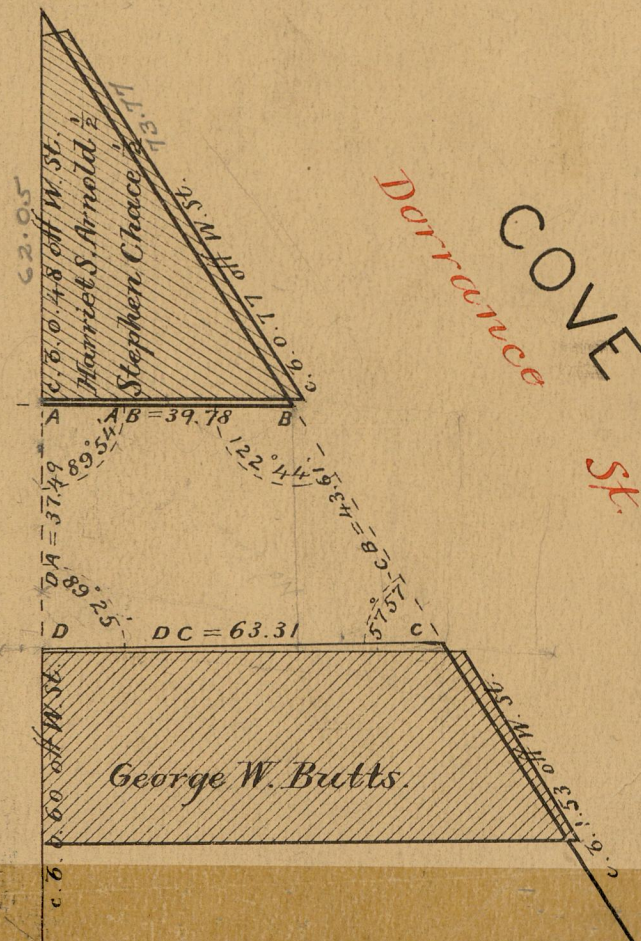

May 4, 1883.

08853

MAP OF

WORCESTER ST.

FROM EDDY ST. TO COVE ST.

SCALE 30 FEET PER INCH.

Providence R.I.
This map accompanies
our report of this date.

150
57.57
122.08

39.78
63.31
2103.09
51.54

200.60
22.66
31.49
183.17

STREET

UNION

2006

WORCESTER

STREET

2006

STREET

EDDY

Dorrance
COVE
St.

STREET

OFFICE No.	7517
DRAWER „	82
SHEET „	A-136