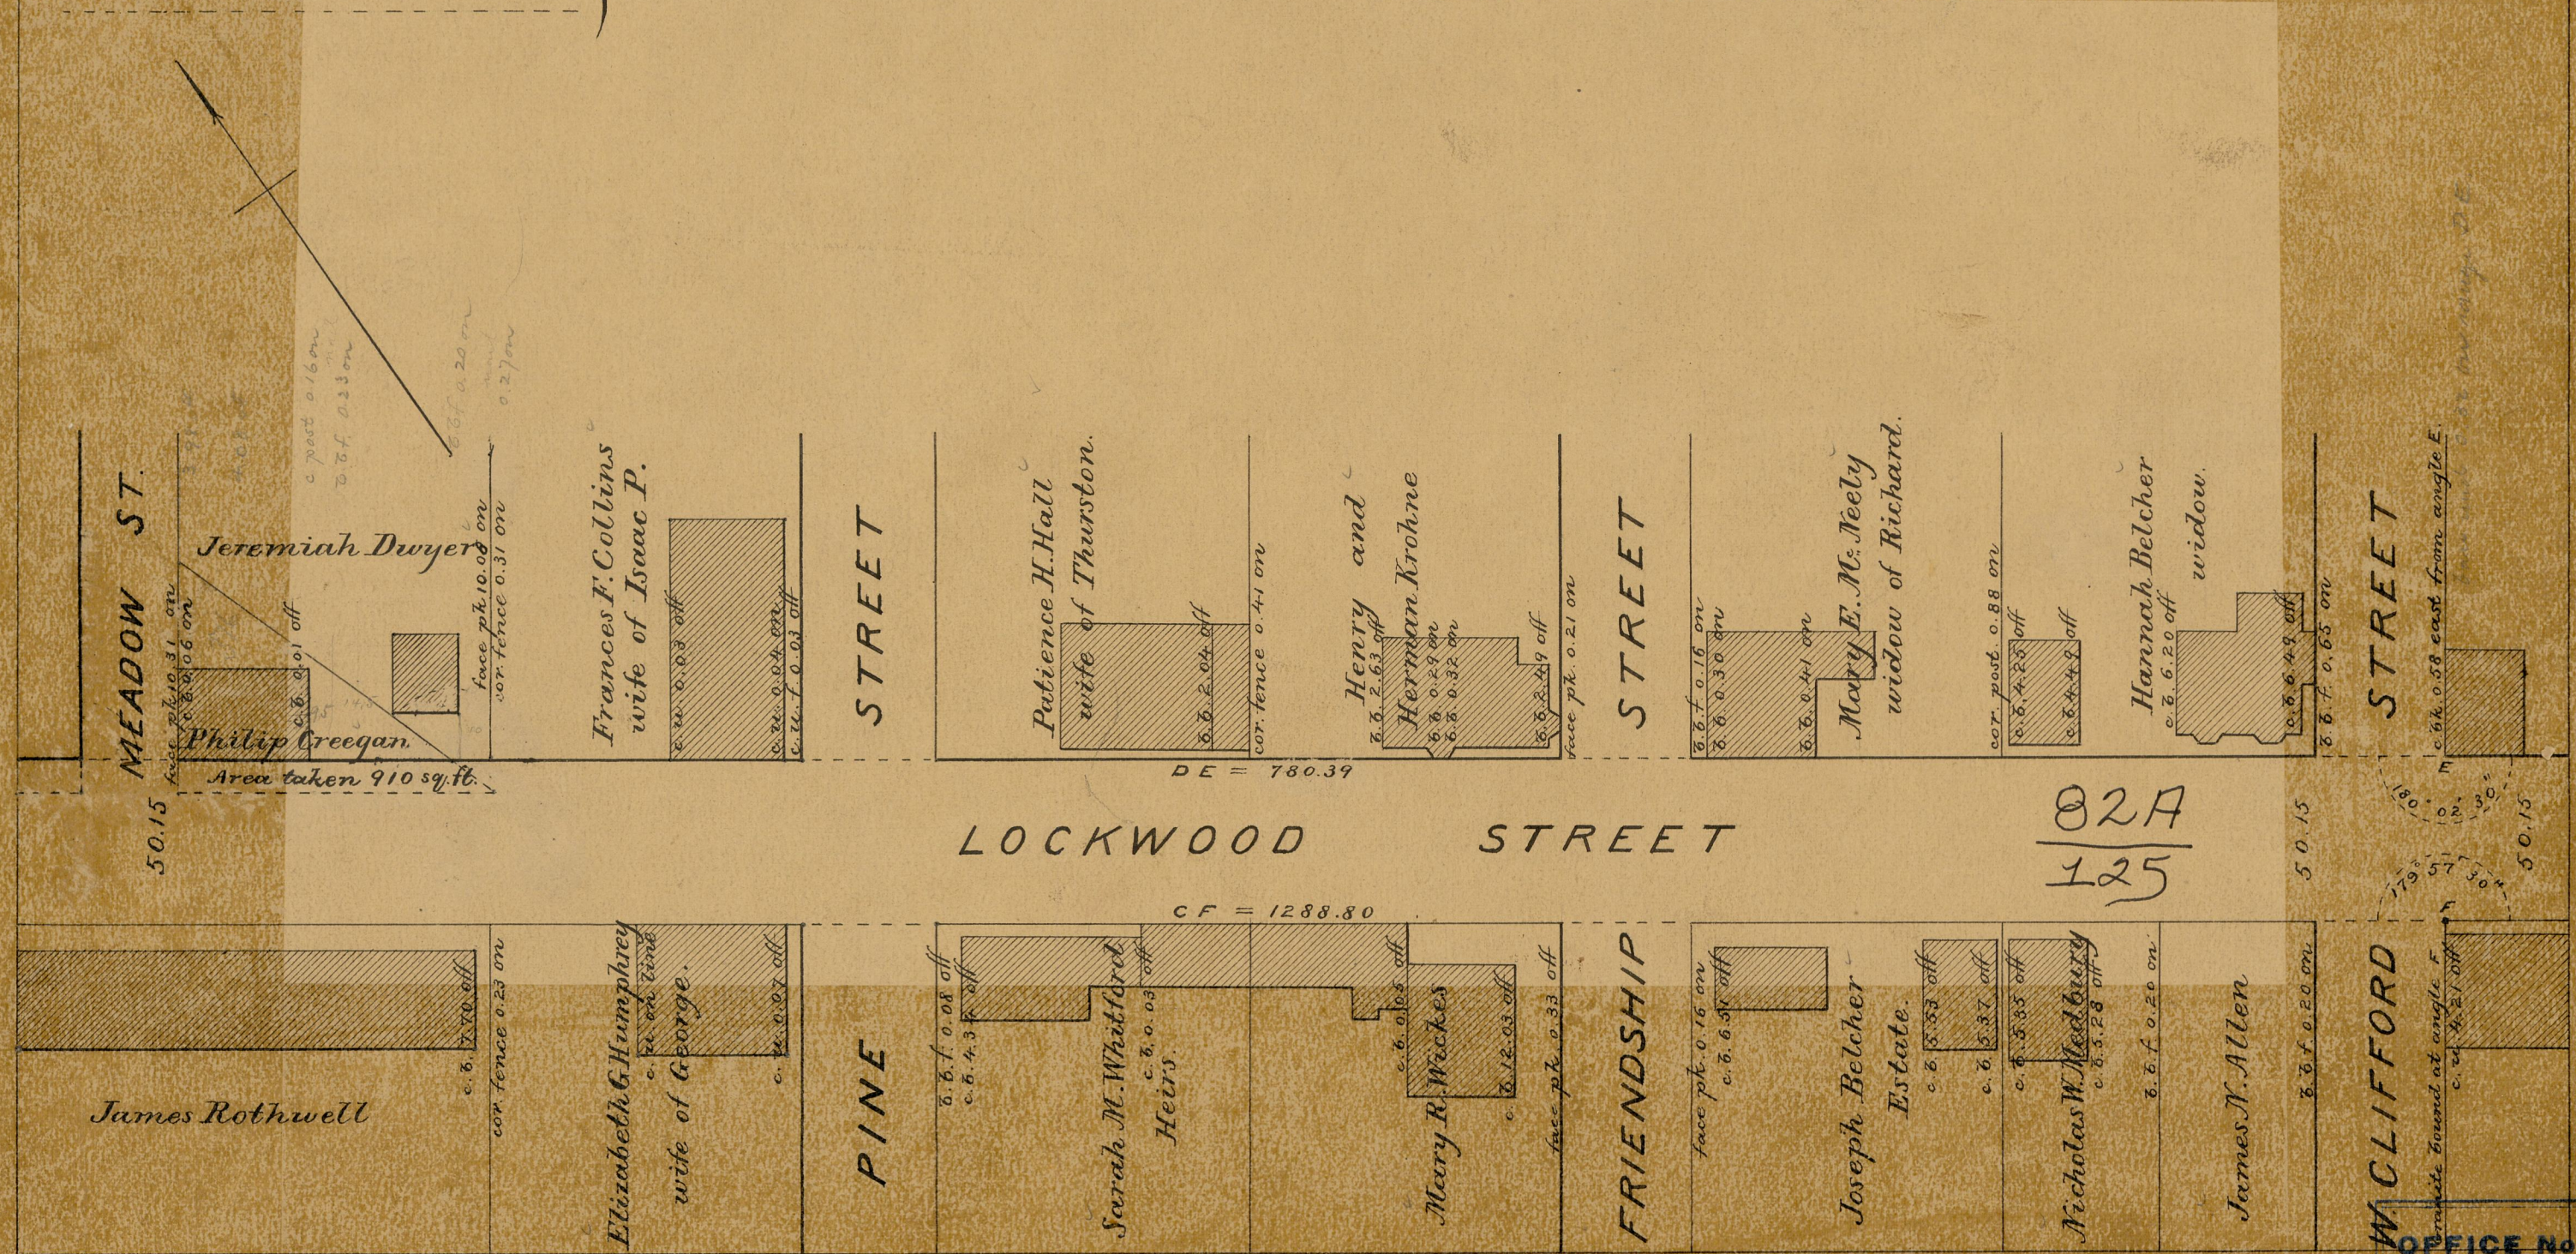

Nov. 15. 1882.

08230

Providence R.I.
This map accompanies our
report of this date.

LOCKWOOD STREET

FROM BROAD ST. TO PRAIRIE AVE.

IN THREE SHEETS.

SCALE 50 FEET PER INCH.

Committee.

82A
125