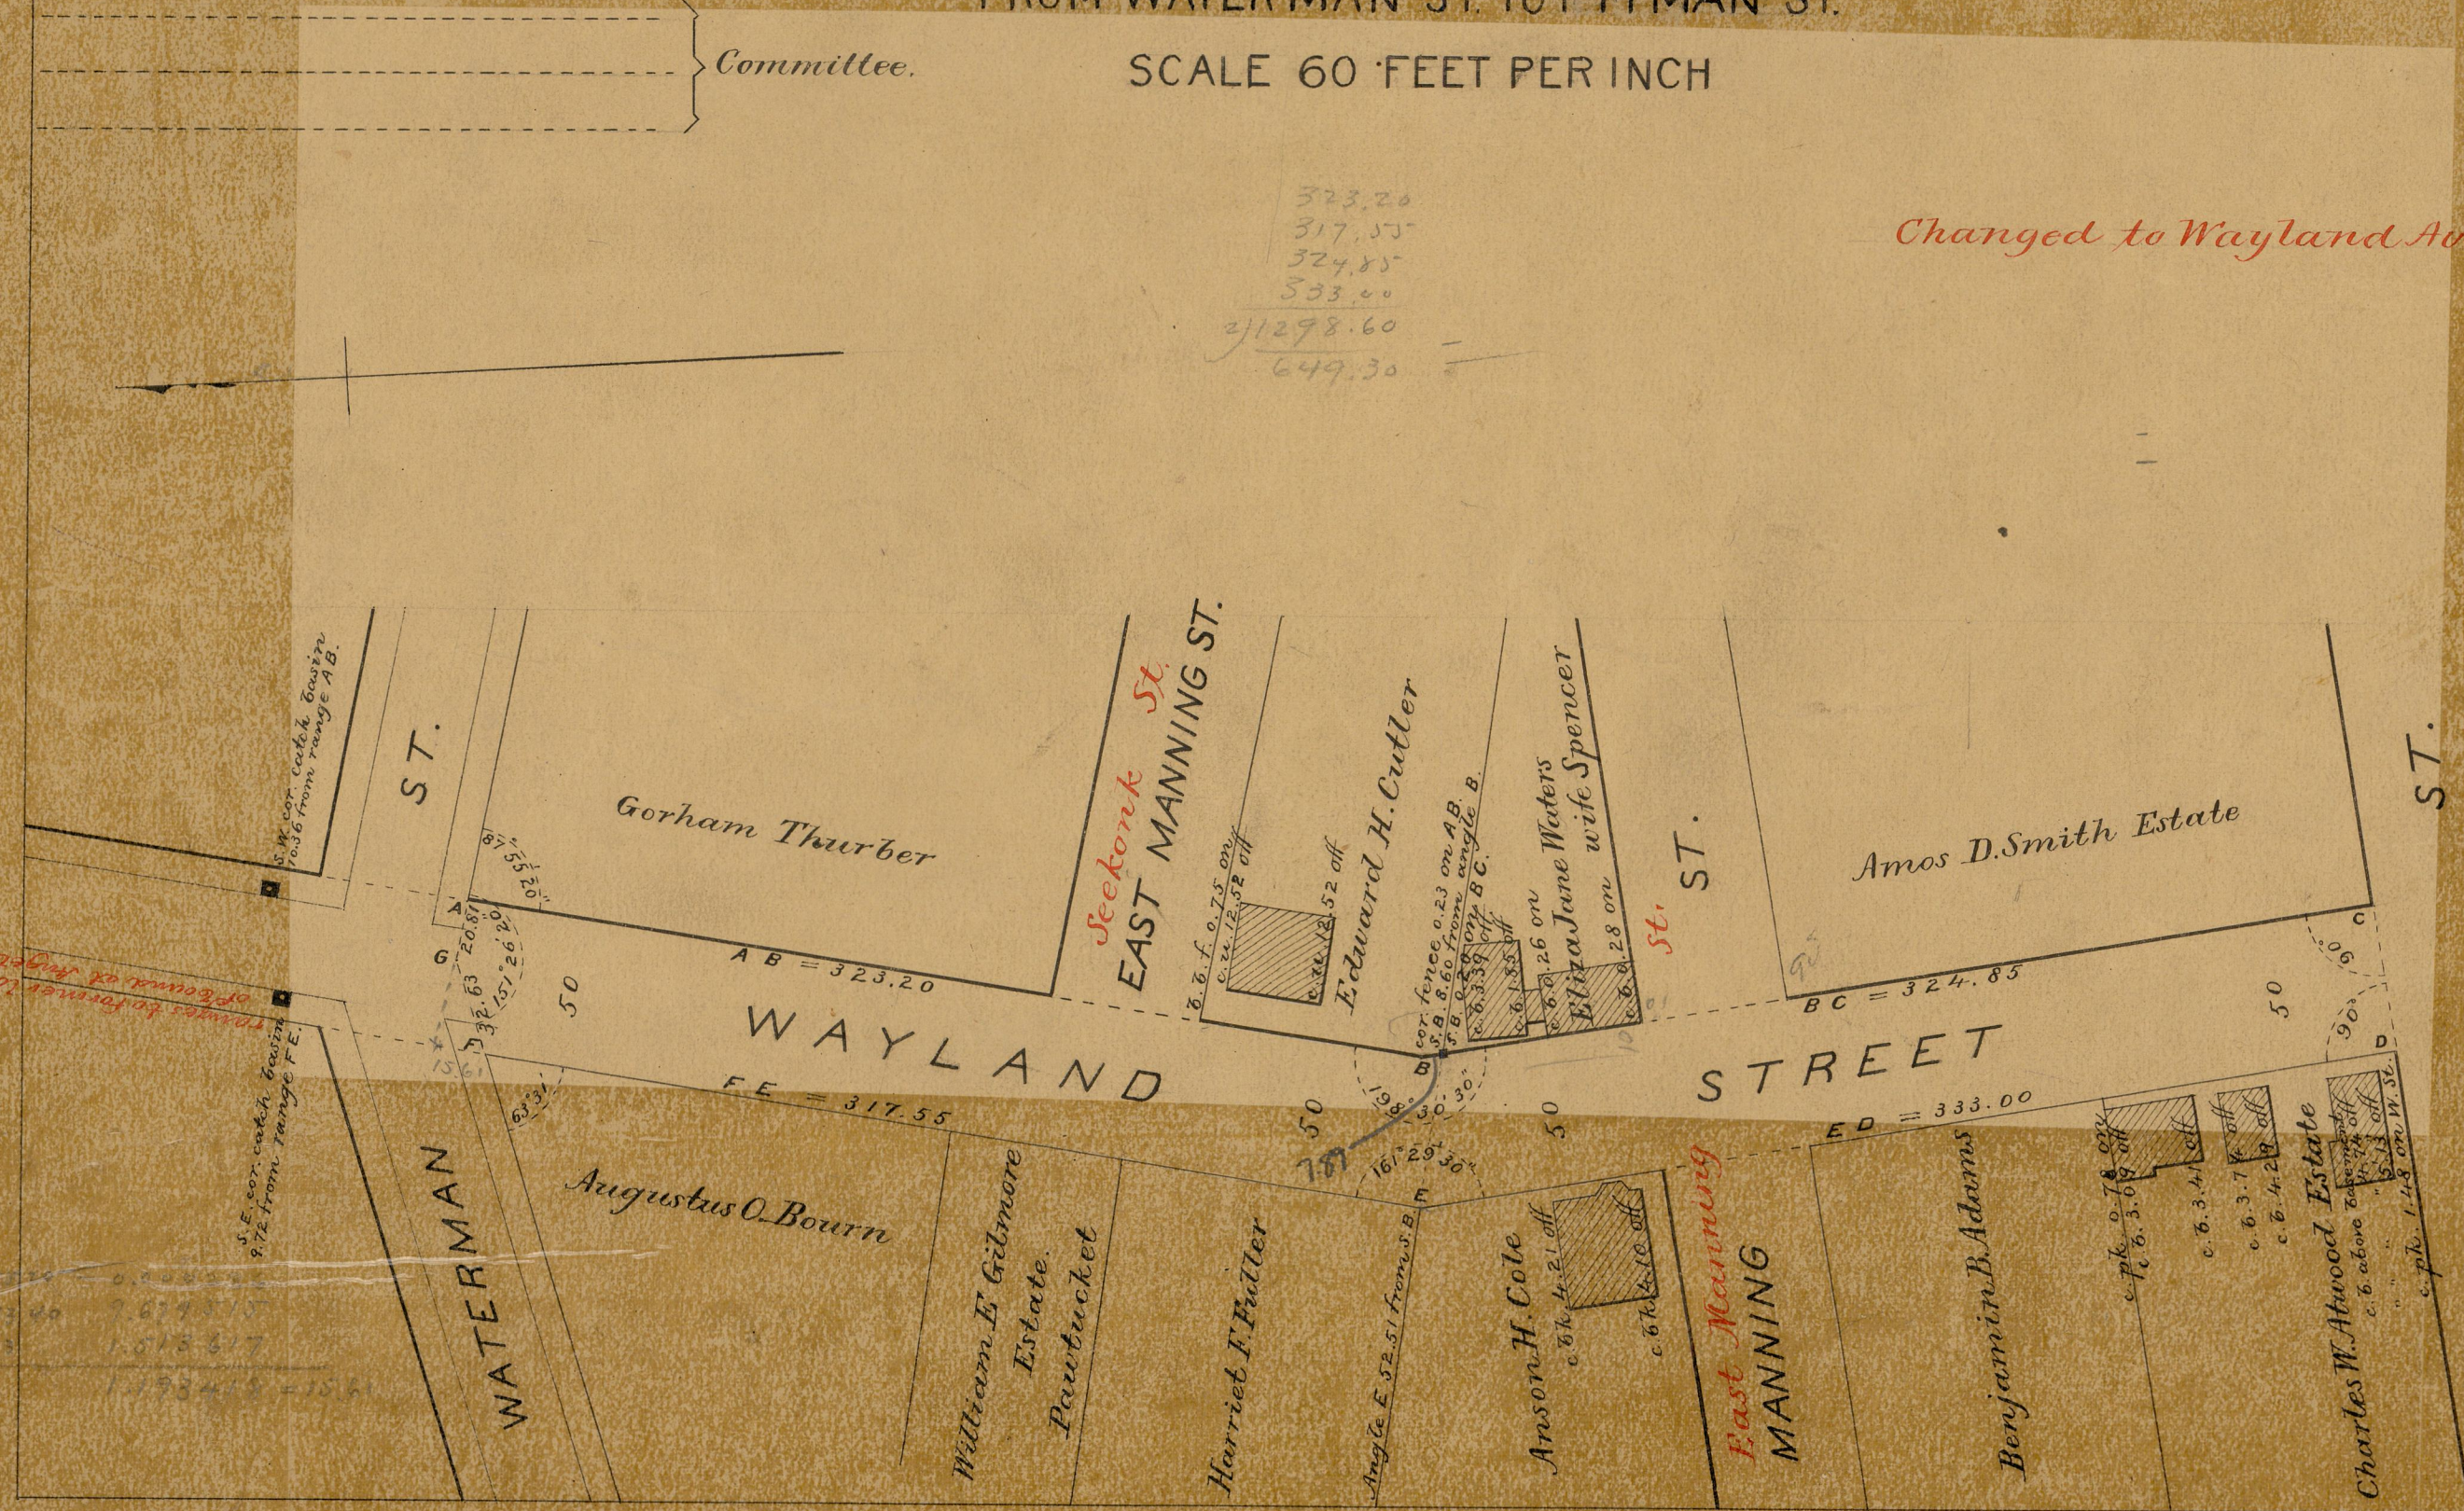

July 6, 1882

07910

MAP OF

WAYLAND STREET

FROM WATERMAN ST. TO PITMAN ST.

SCALE 60 FEET PER INCH

Providence R.I.
This map accompanies
our report of this date.

Committee.

Changed to Wayland Ave. Jan. 21, 1892.

323.20
317.55
324.85
333.00
21298.60
649.30

G.B. Cozzell by H.W.H.
E. B. part of 1880

*Printed to former location
of Bourn & Fuller.*

82
A-118