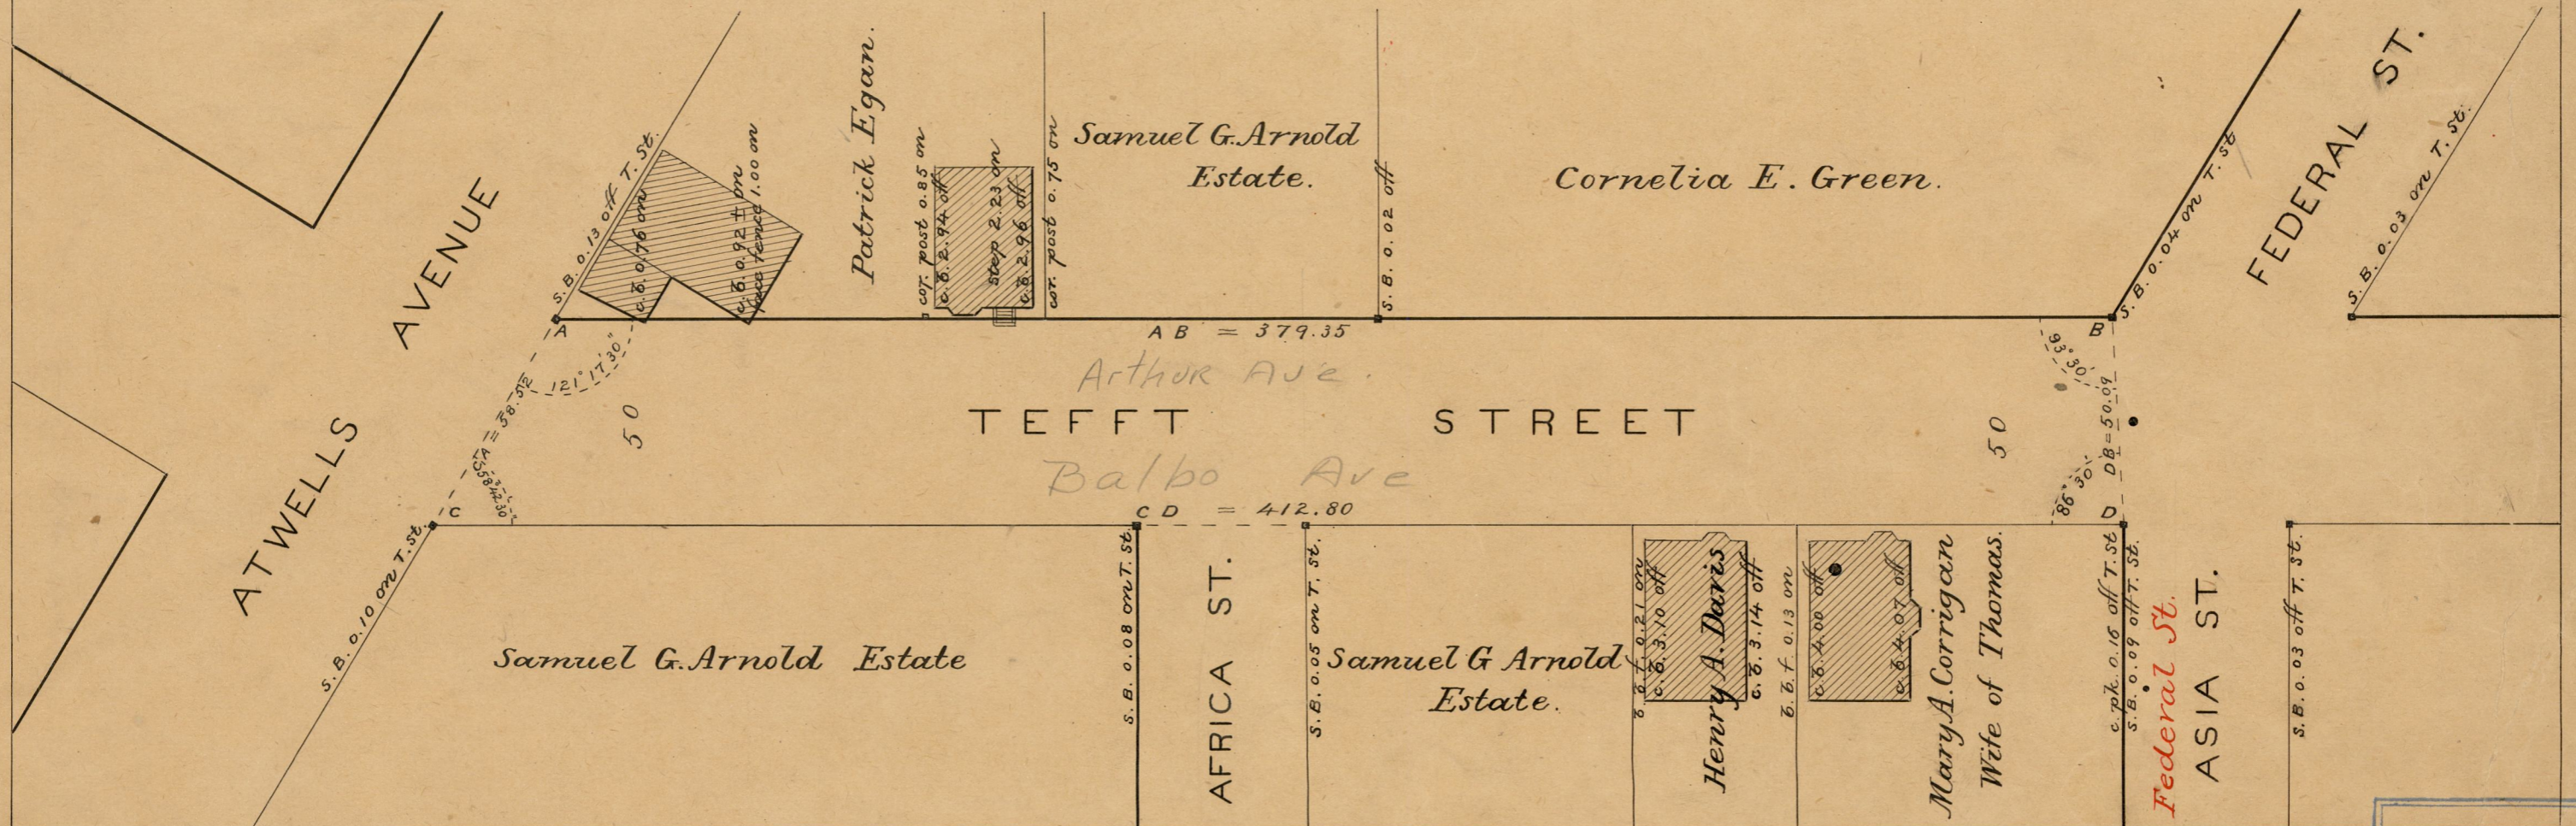

Nov. 25, 1881.

.07229.

MAP OF

TEFFT STREET

FROM ATWELLS AVE. TO FEDERAL ST.

SCALE 40 FEET PER INCH.

Providence R.I.
This map accompanies
our report of this date.

Committee.

Changed to Arthur Avenue.

Nov. 5, 1885.

Now Balbo Avenue

OFFICE No. 561
DRAWER " 82
SHEET " A-

82
A-114