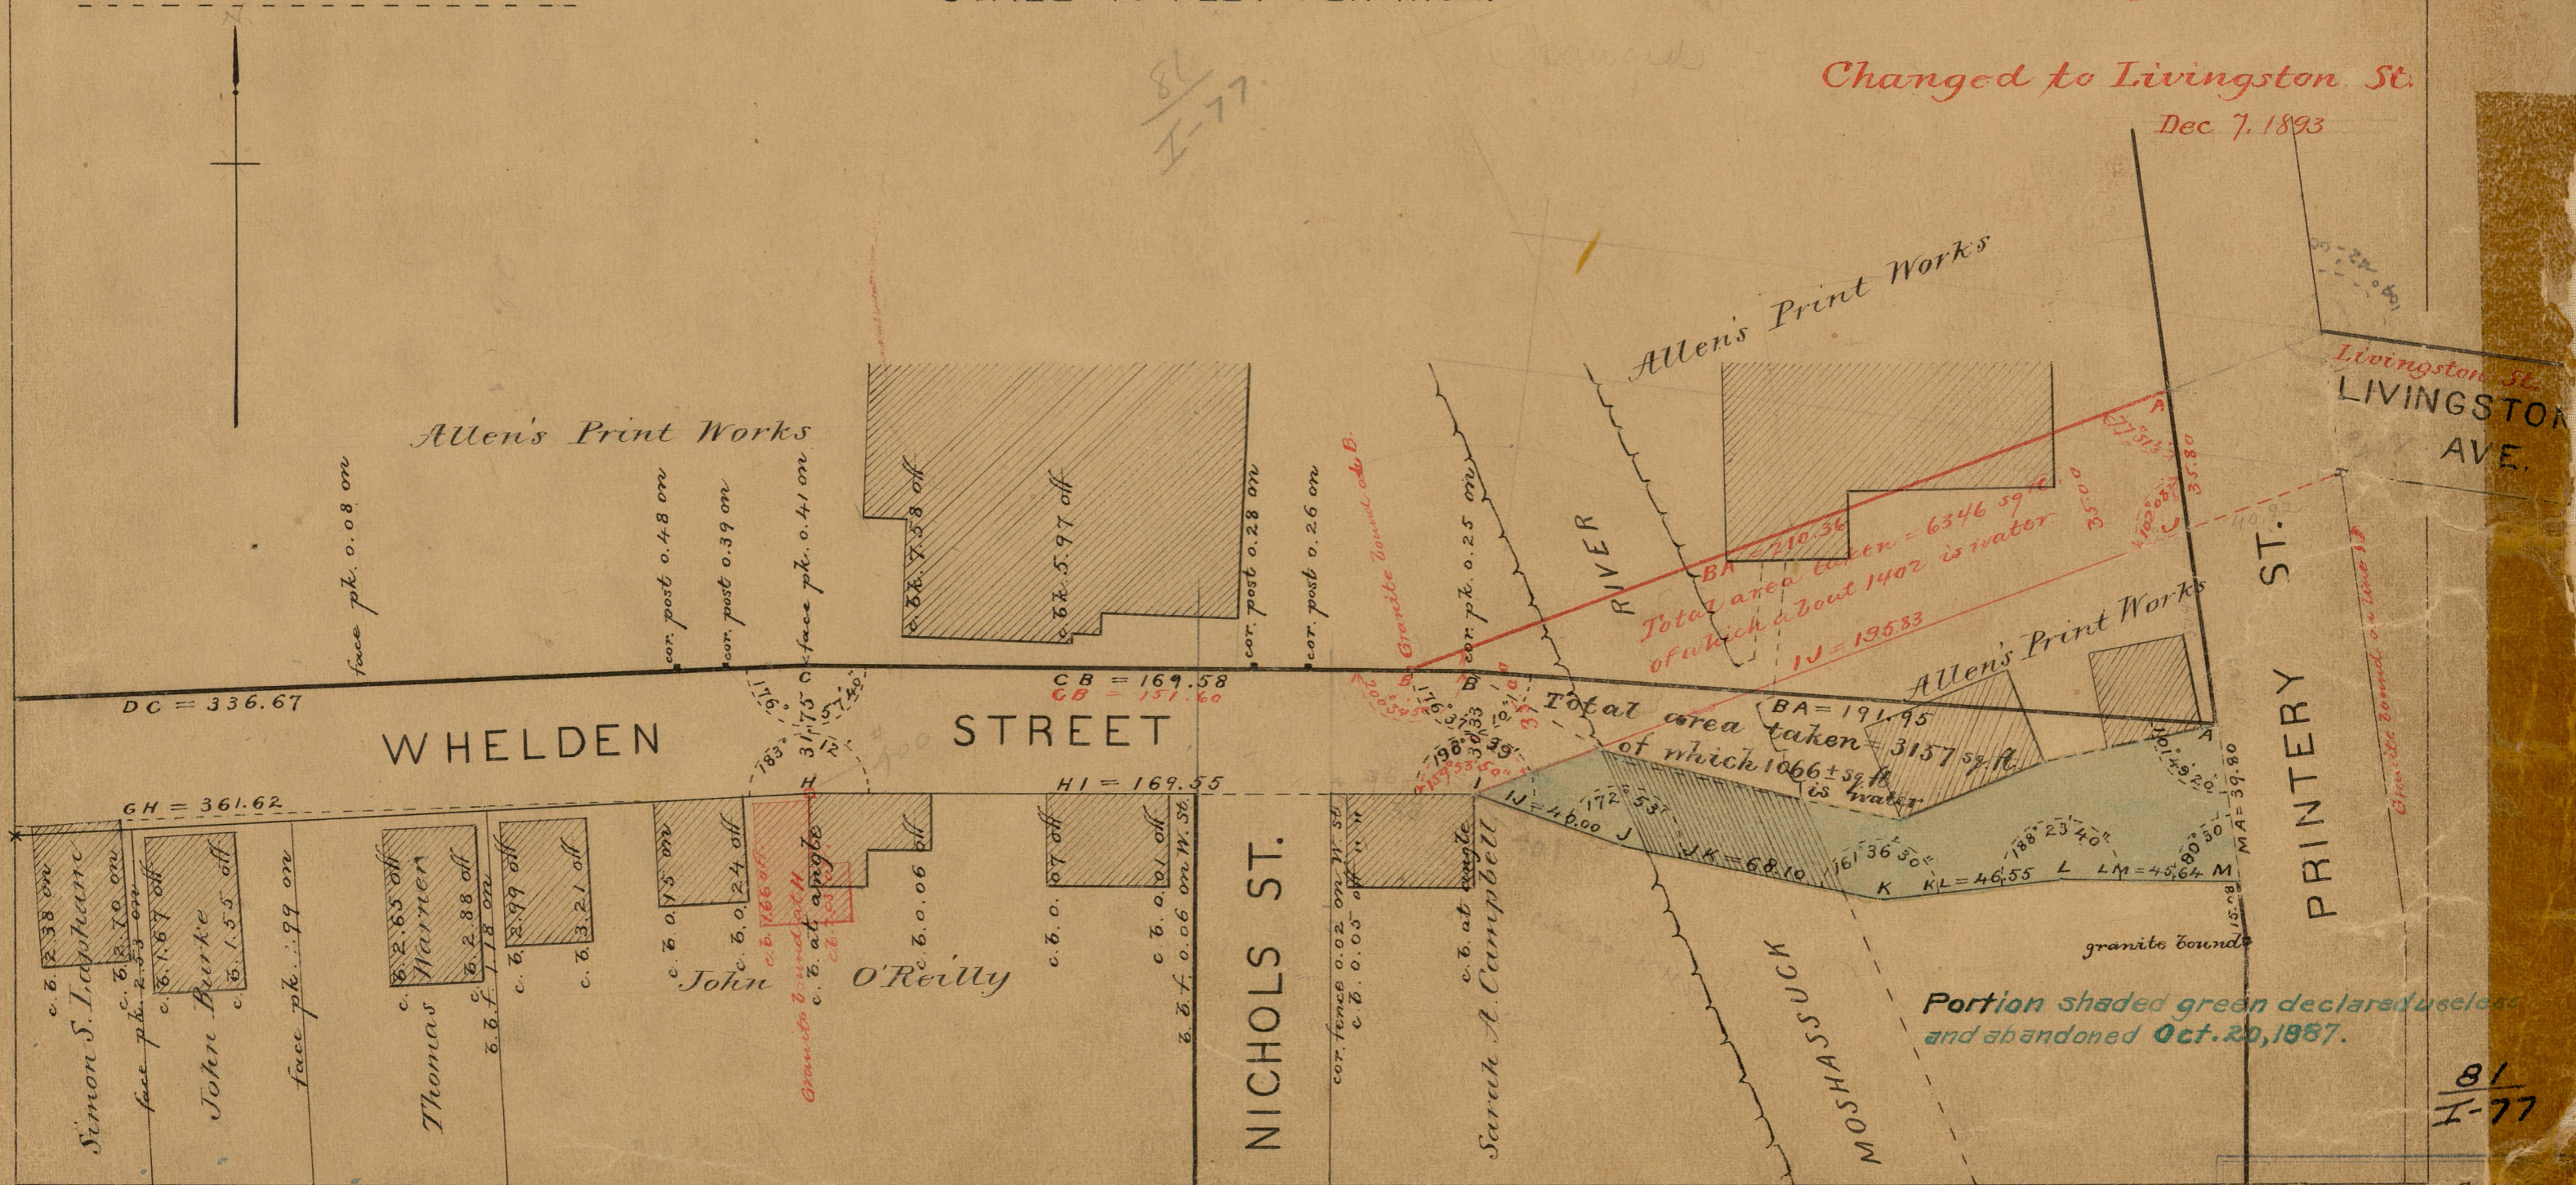

Sept. 4, 1885

011183

Providence R.I.
This plat accompanies
our report of this date.

Obadiah Brown

One Square

PLAT OF WHELDEN STREET

FROM PRINTERY ST. TO WEST RIVER ST.

IN TWO SHEETS.

SCALE 40 FEET PER INCH.

*Notes and lines in red added.
May 11, 1886.*

*Changed to Livingston St.
Dec 7, 1893*

*Portion shaded green declared useless
and abandoned Oct. 20, 1887.*

*81
I-77*

*81
I-77*