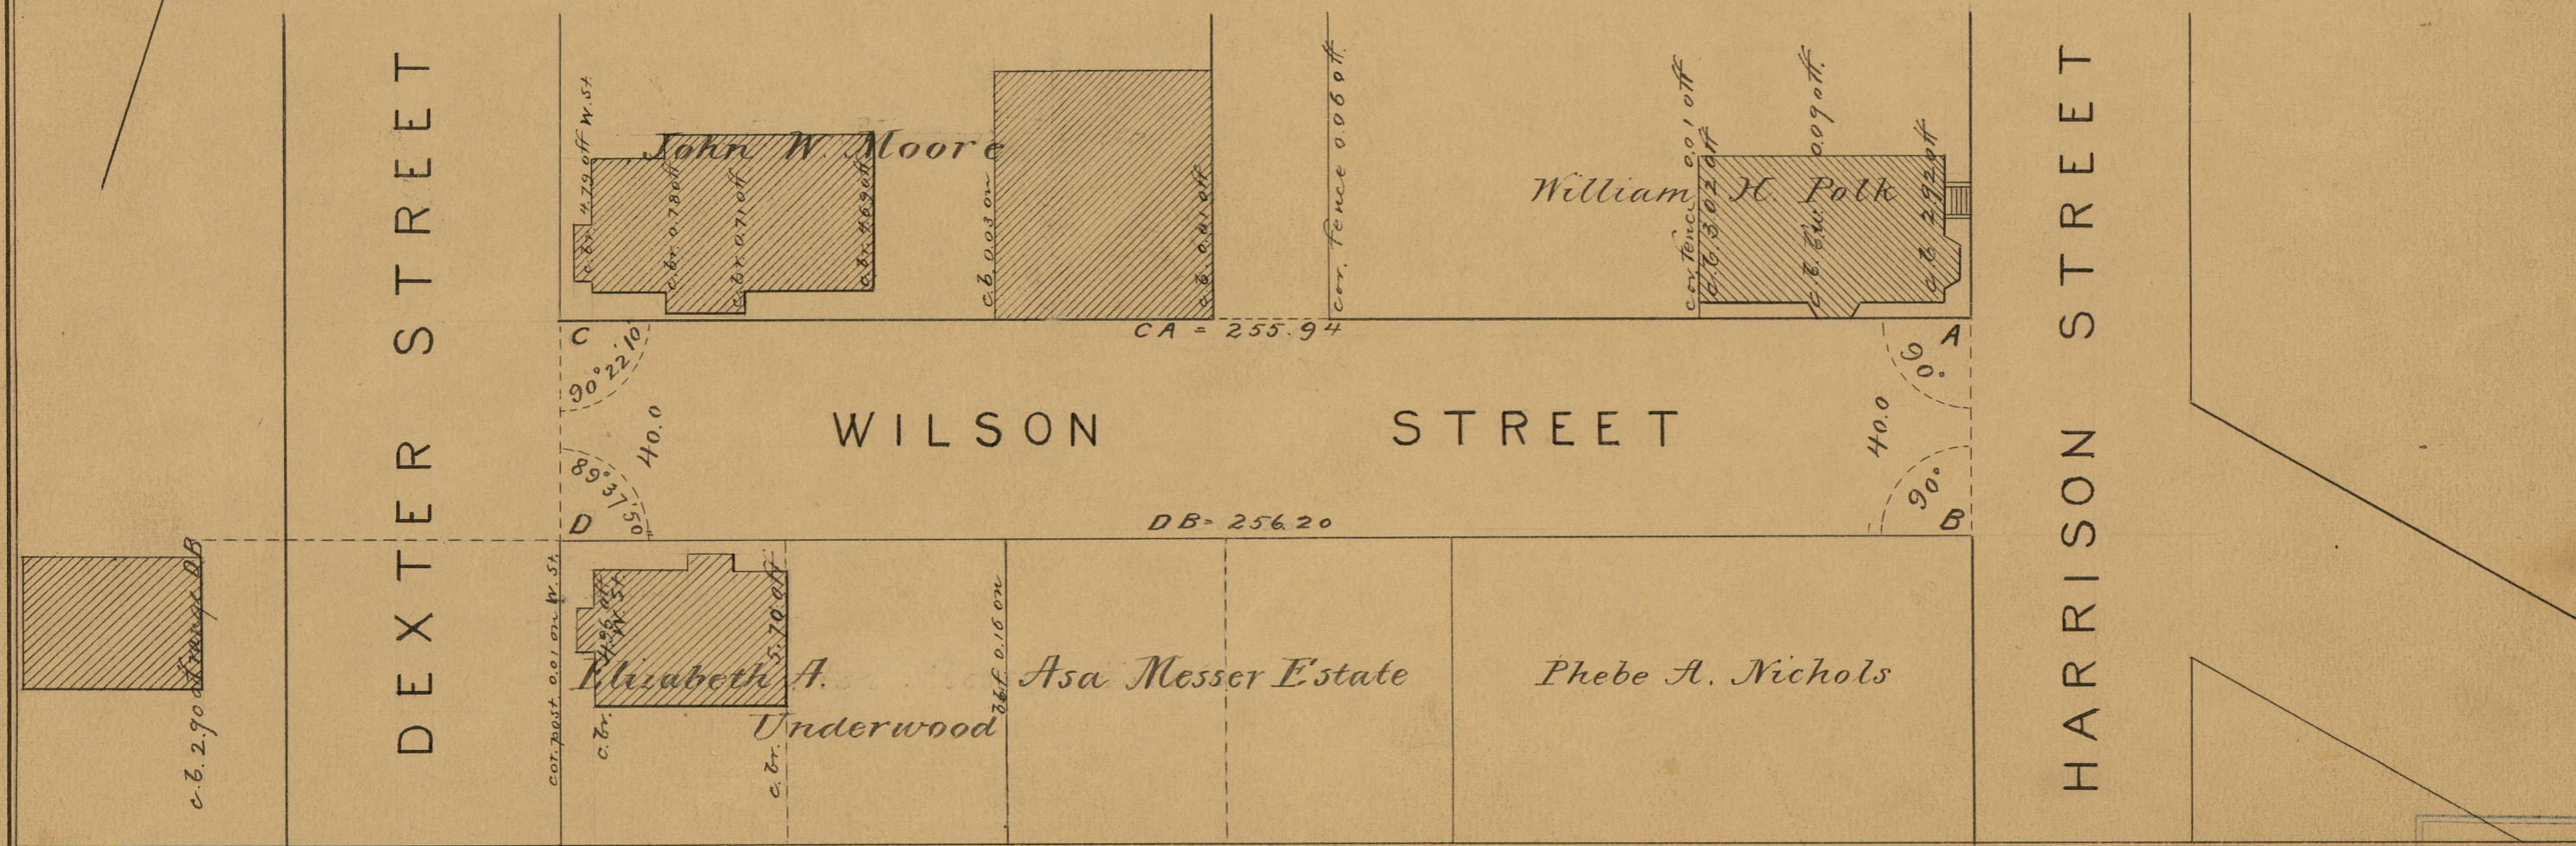

Feb. 20, 1884.

09701

Providence R.I.
This map accompanies
our report of this date

MAP OF

WILSON STREET

FROM HARRISON ST. TO DEXTER ST.

SCALE 30 FEET PER INCH.

Additional notes made Oct. 1885

255.94
256.20

2512.14
258.07

OFFICE No. 8024
DRAWER " 8/
SHEET " I-53