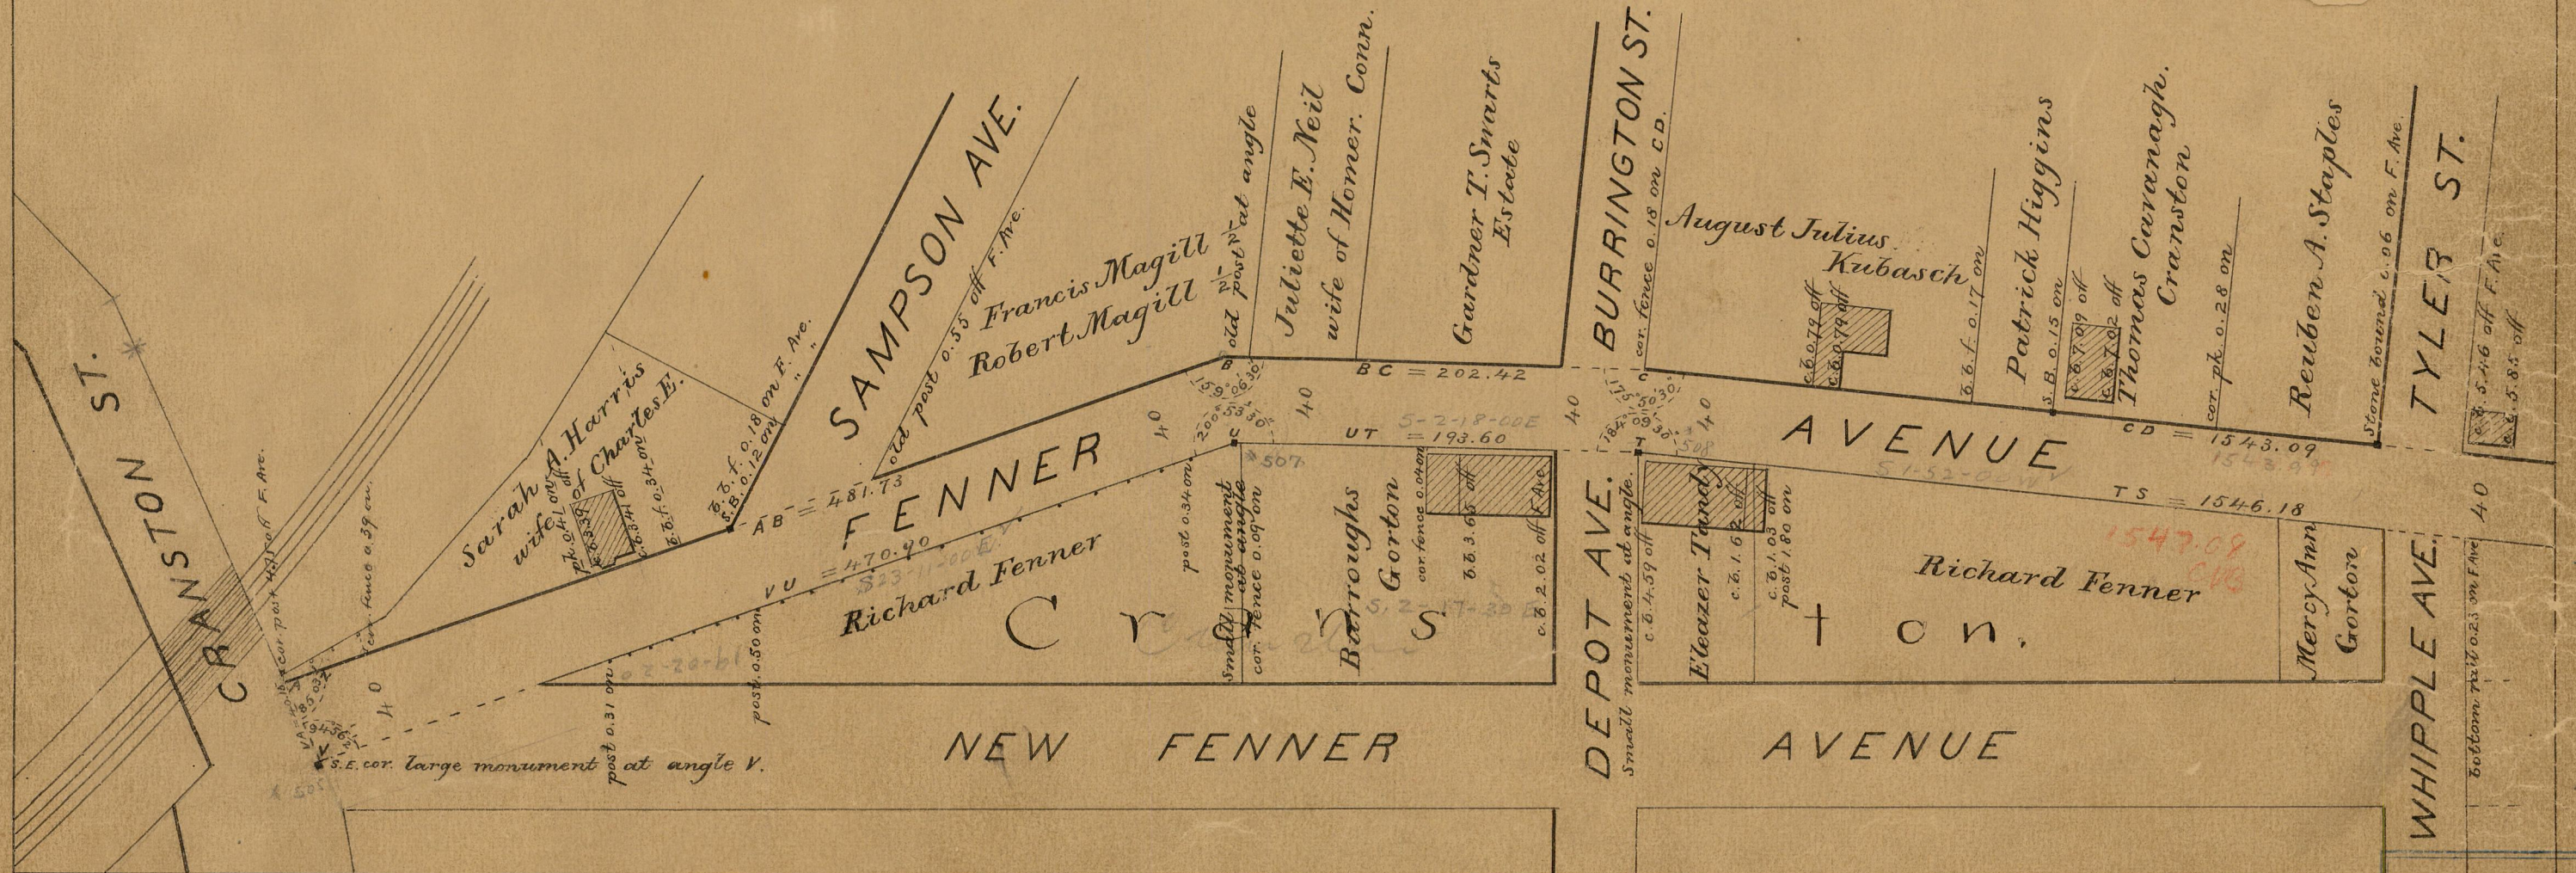

June 7, 1884.

010008

Providence R.I.
This map accompanies
our report of this date.

MAP OF FENNER AVENUE

FROM CRANSTON ST. TO RESERVOIR AVE.

IN SIX SHEETS.

SCALE 80 FEET PER INCH.

East sum 6596.11
West " 6608.38
2) 13204.49
6602.24

Say 27m over 1/4 miles

Changed to Niantic Ave. Jan. 18, 1900.

Part of State Highway System.
See R.I. Acts and Resolves No. 44 (H 569)
Approved Feb. 26, 1936.

81
I-25