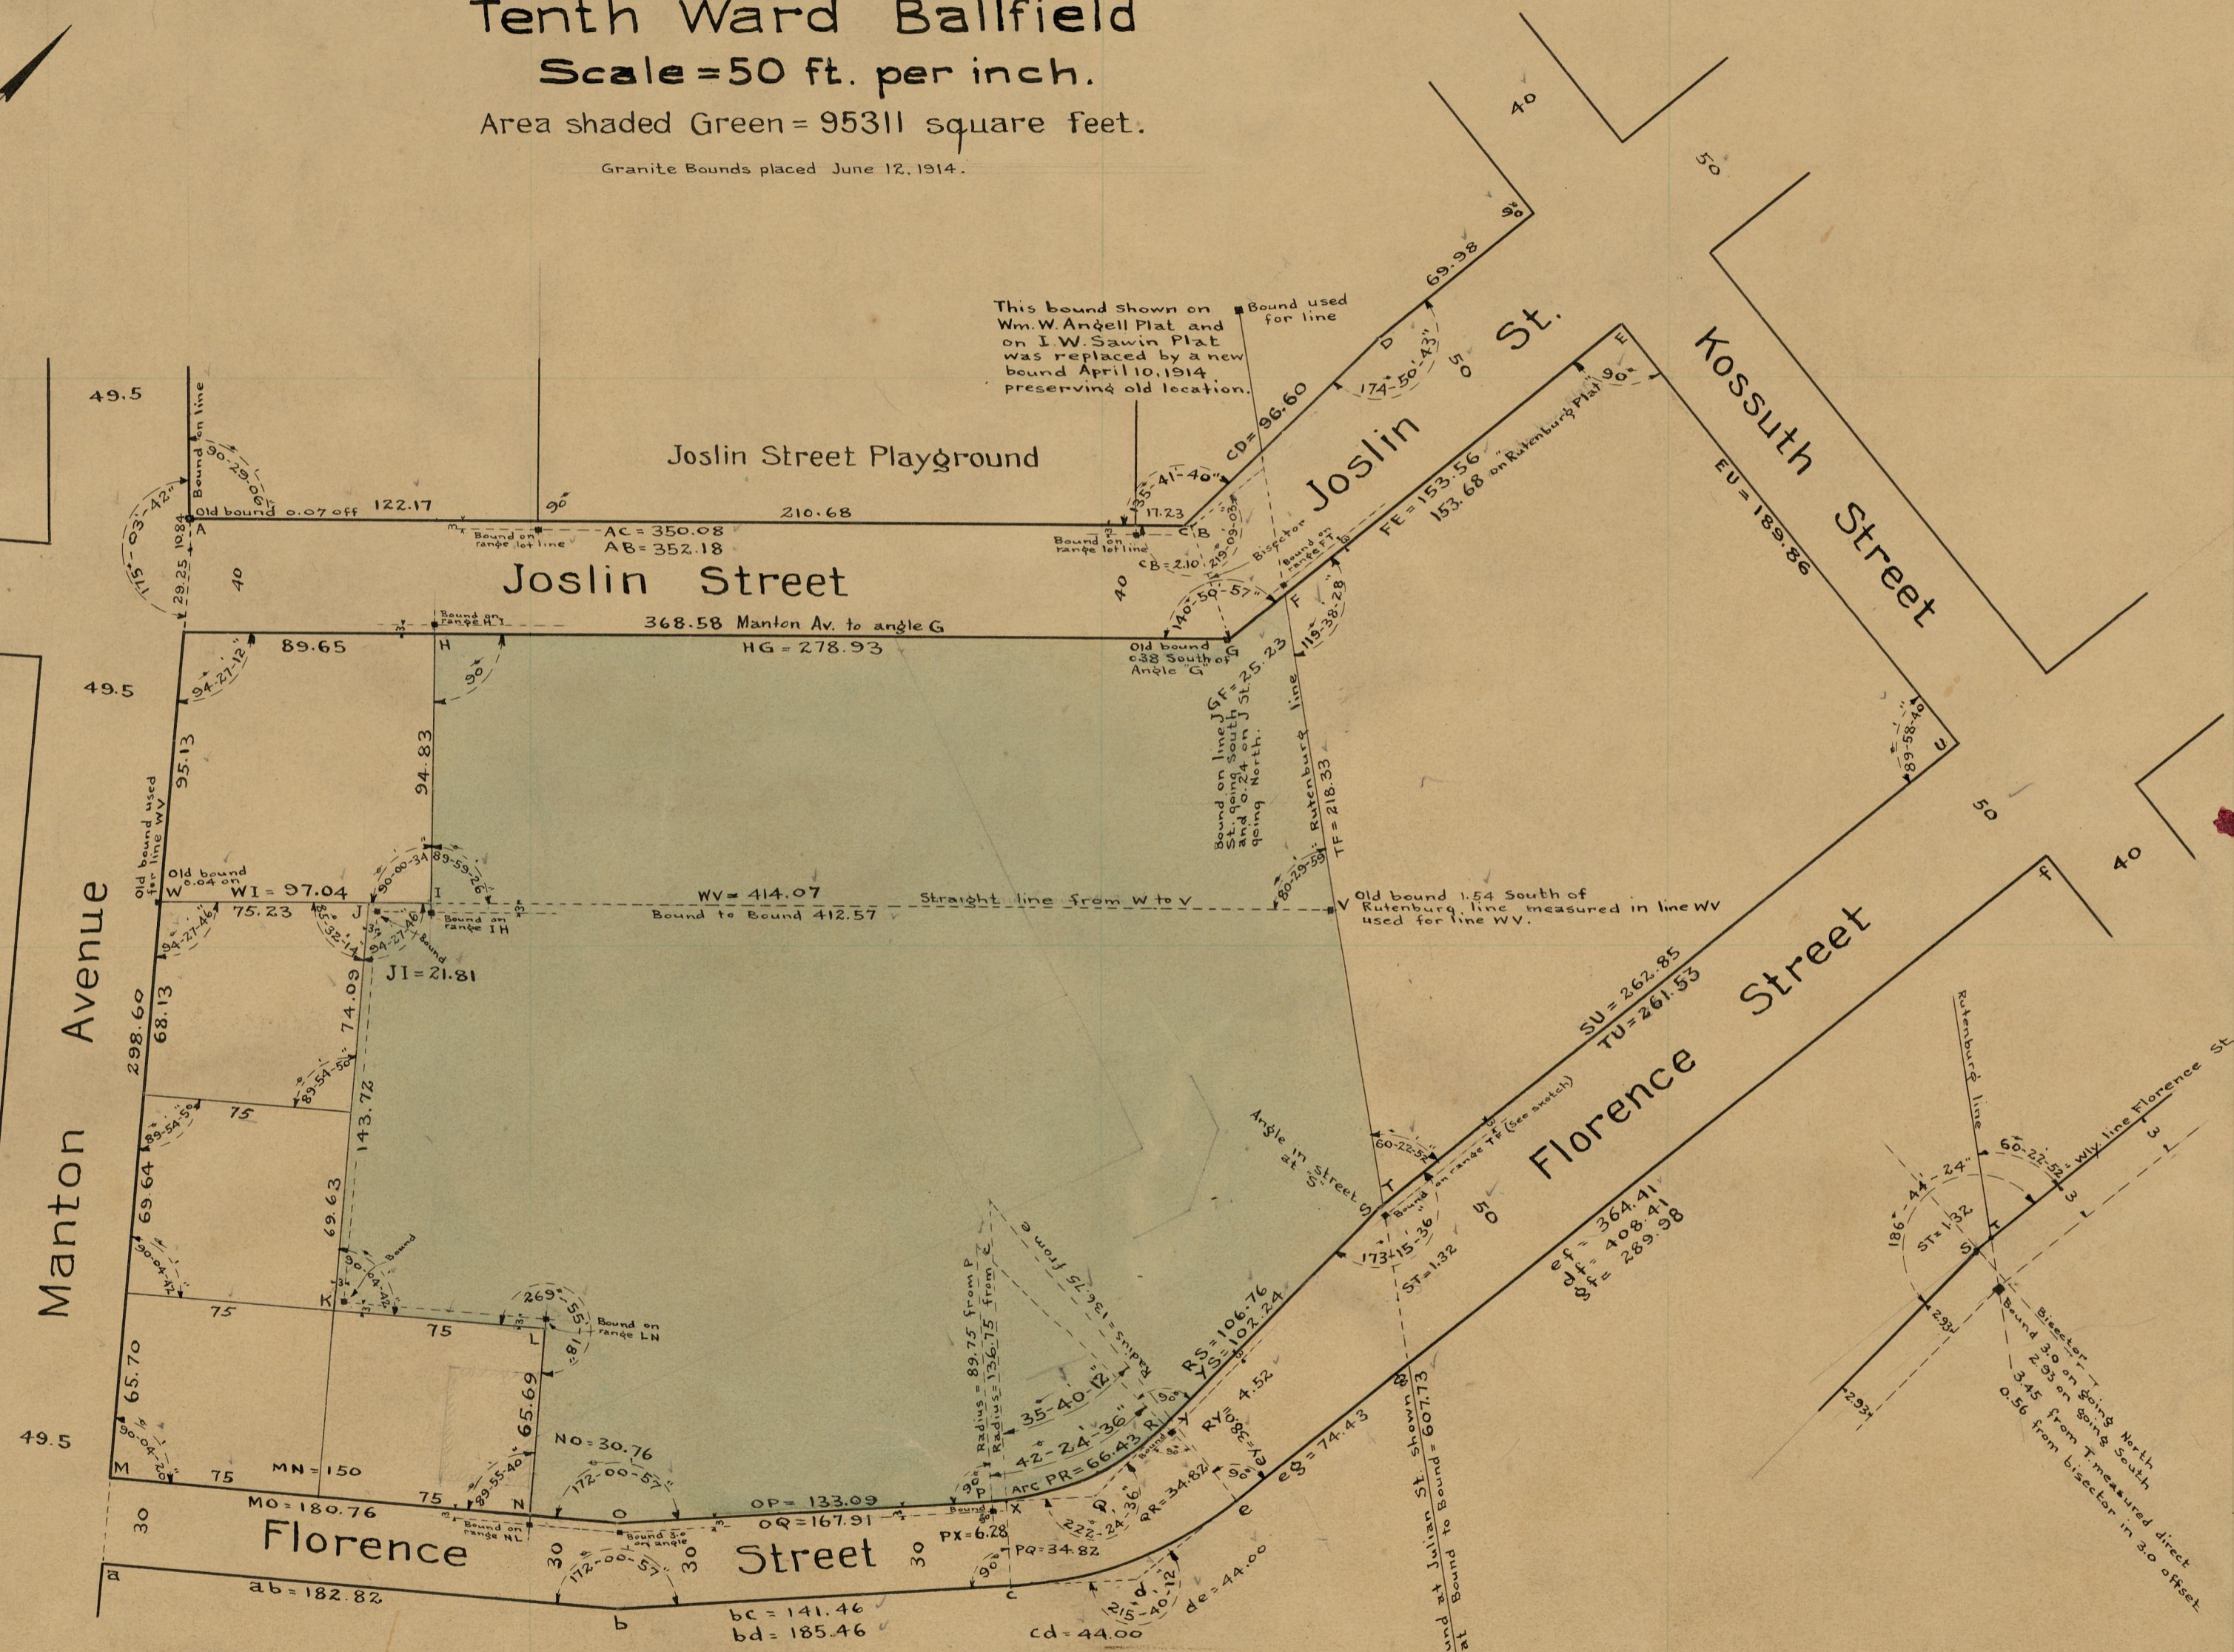

April 23, 1914.

040065

1246

Map of
Tenth Ward Ballfield

Scale = 50 ft. per inch.

Area shaded Green = 95311 square feet.

Granite Bounds placed June 12, 1914.

OFFICE No.	19288
DRAWN BY	774
SHEET	37