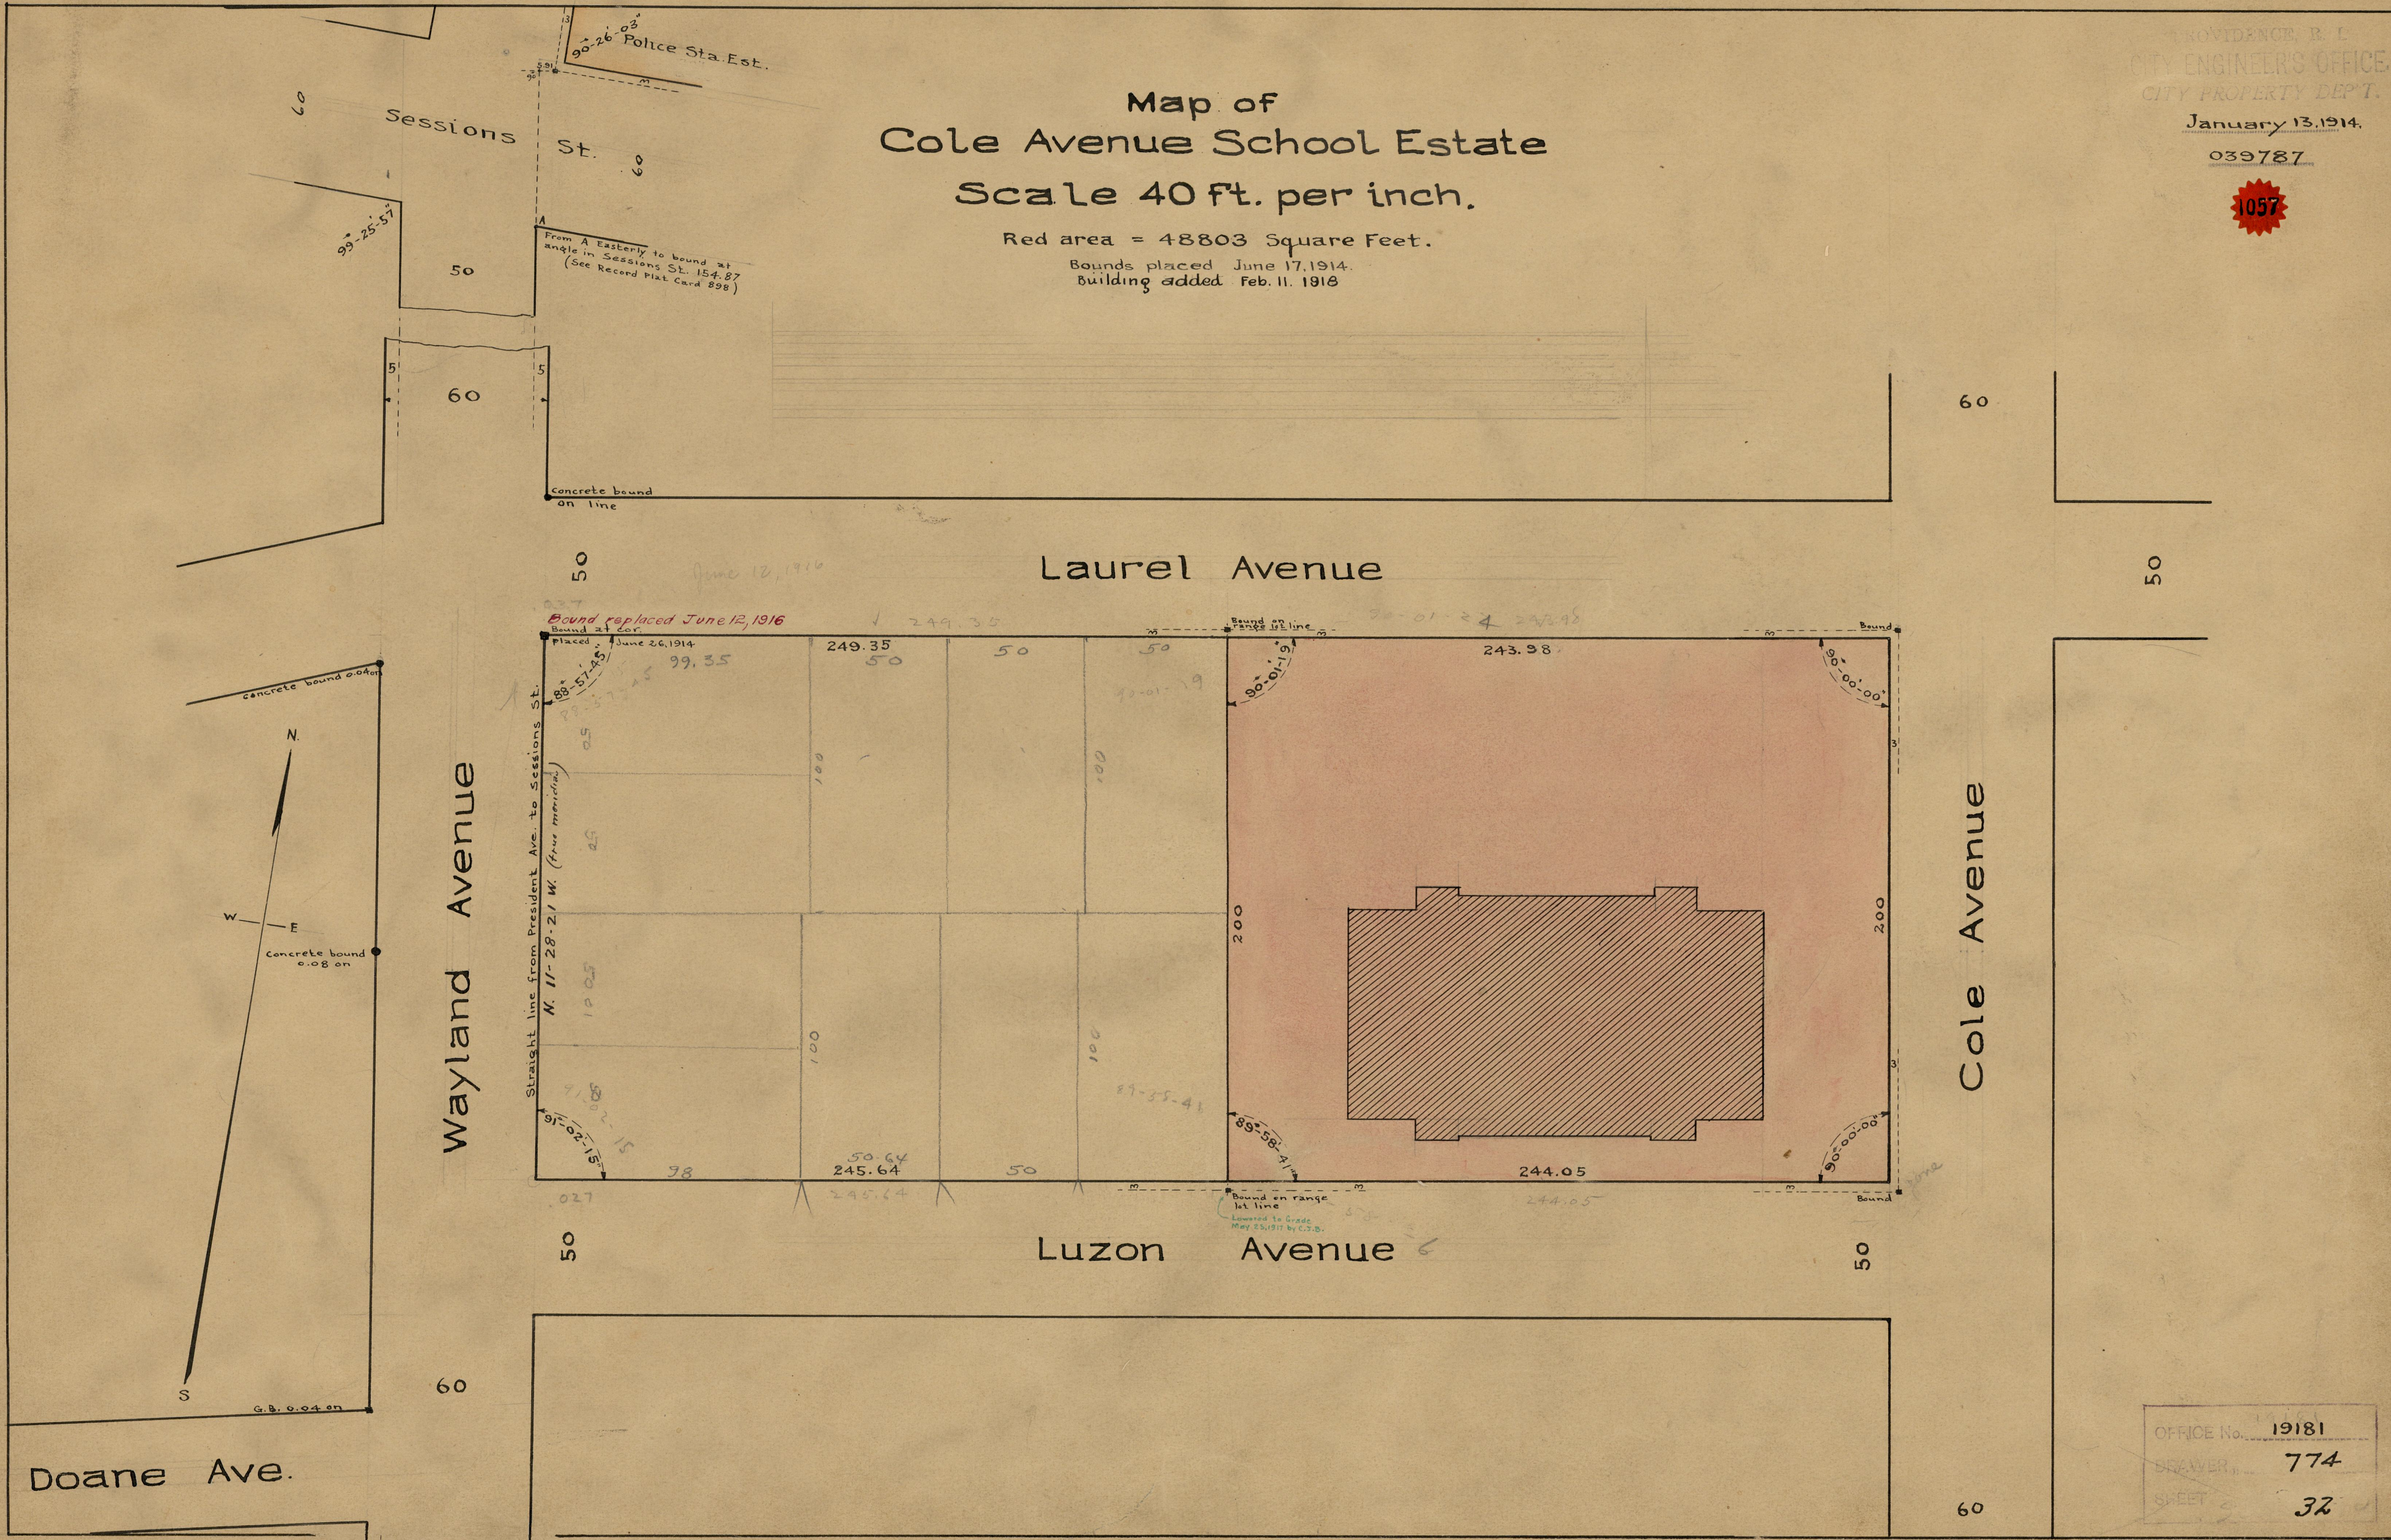

January 13, 1914.

039787

1057

Map of Cole Avenue School Estate

Scale 40 ft. per inch.

Red area = 48803 Square Feet.

Bounds placed June 17, 1914.
Building added Feb. 11, 1918

OFFICE No.	19181
DRAWER	774
SHEET	32