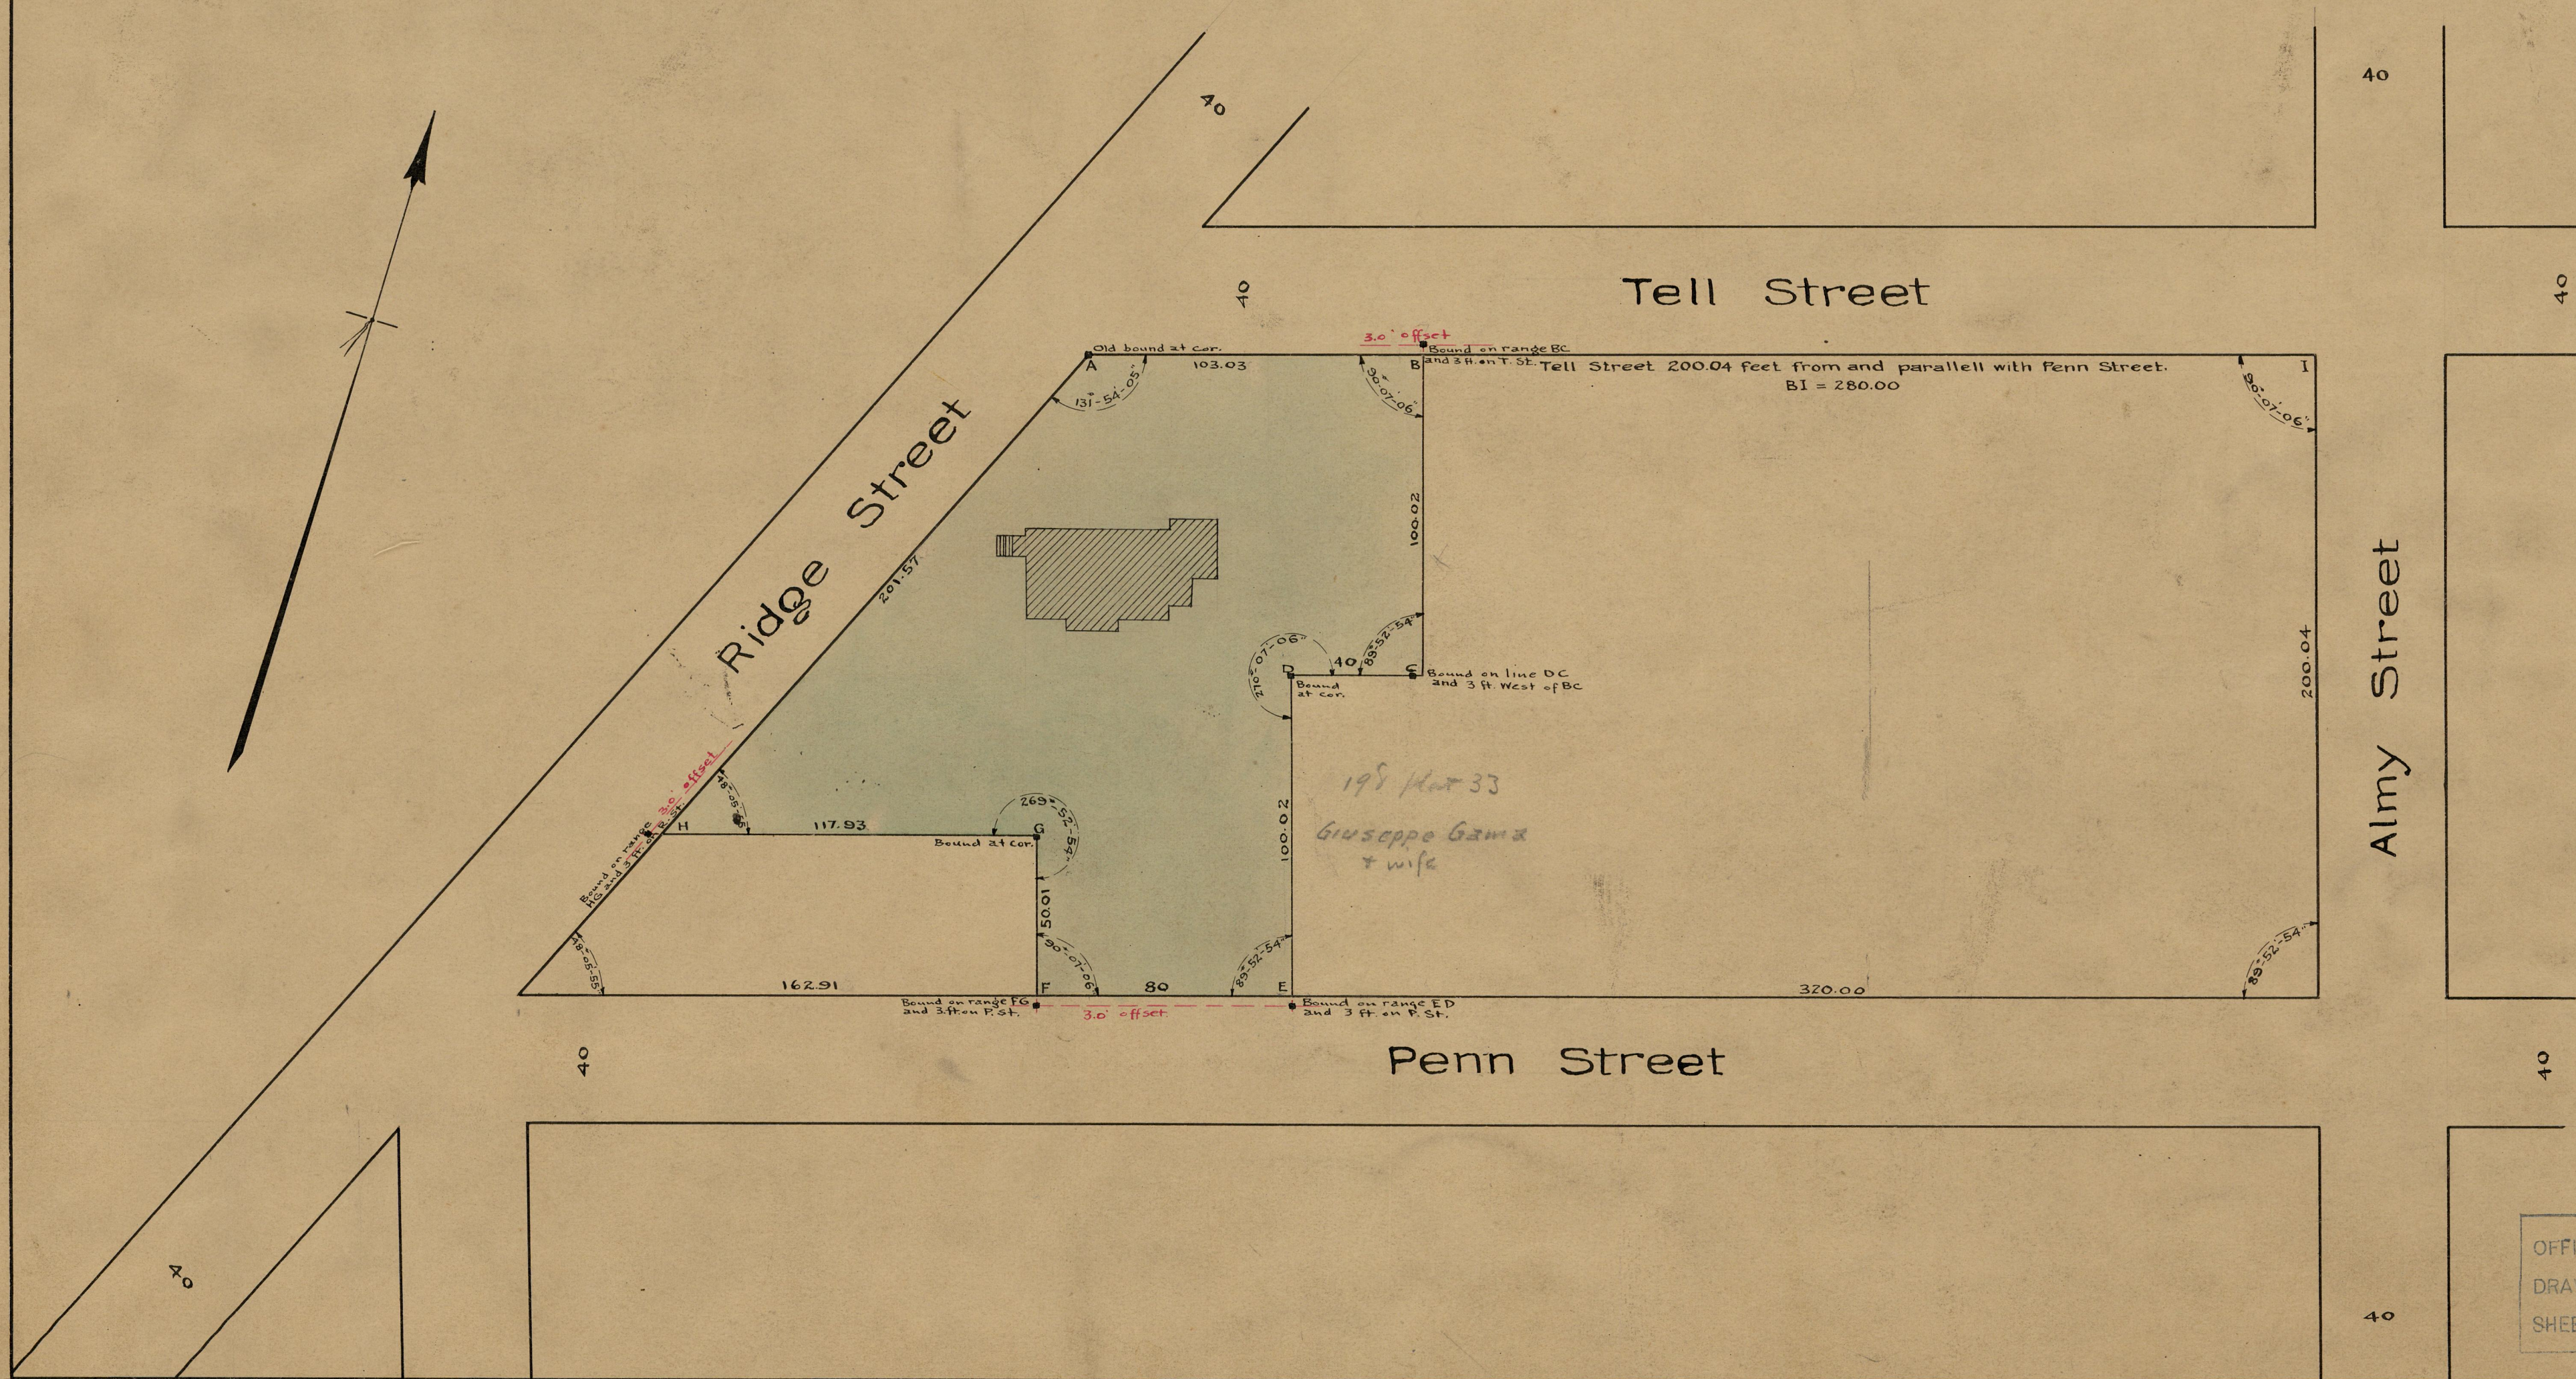

Dec. 9, 1913.

039730

993

City of Providence purchase this Estate, comprising
six lots, of Sarah J Eddy June 30, 1913 for \$10,000⁰⁰
See Deed Book 536 page 192

Bounds set December 11, 1913 by C.J. Brennen.

Map of Ridge Street Playground Scale 40 ft. per inch.

Area ABCDEFGH = 27579 Sq. Ft.

OFFICE No.	19173
DRAWER	774
SHEET	31