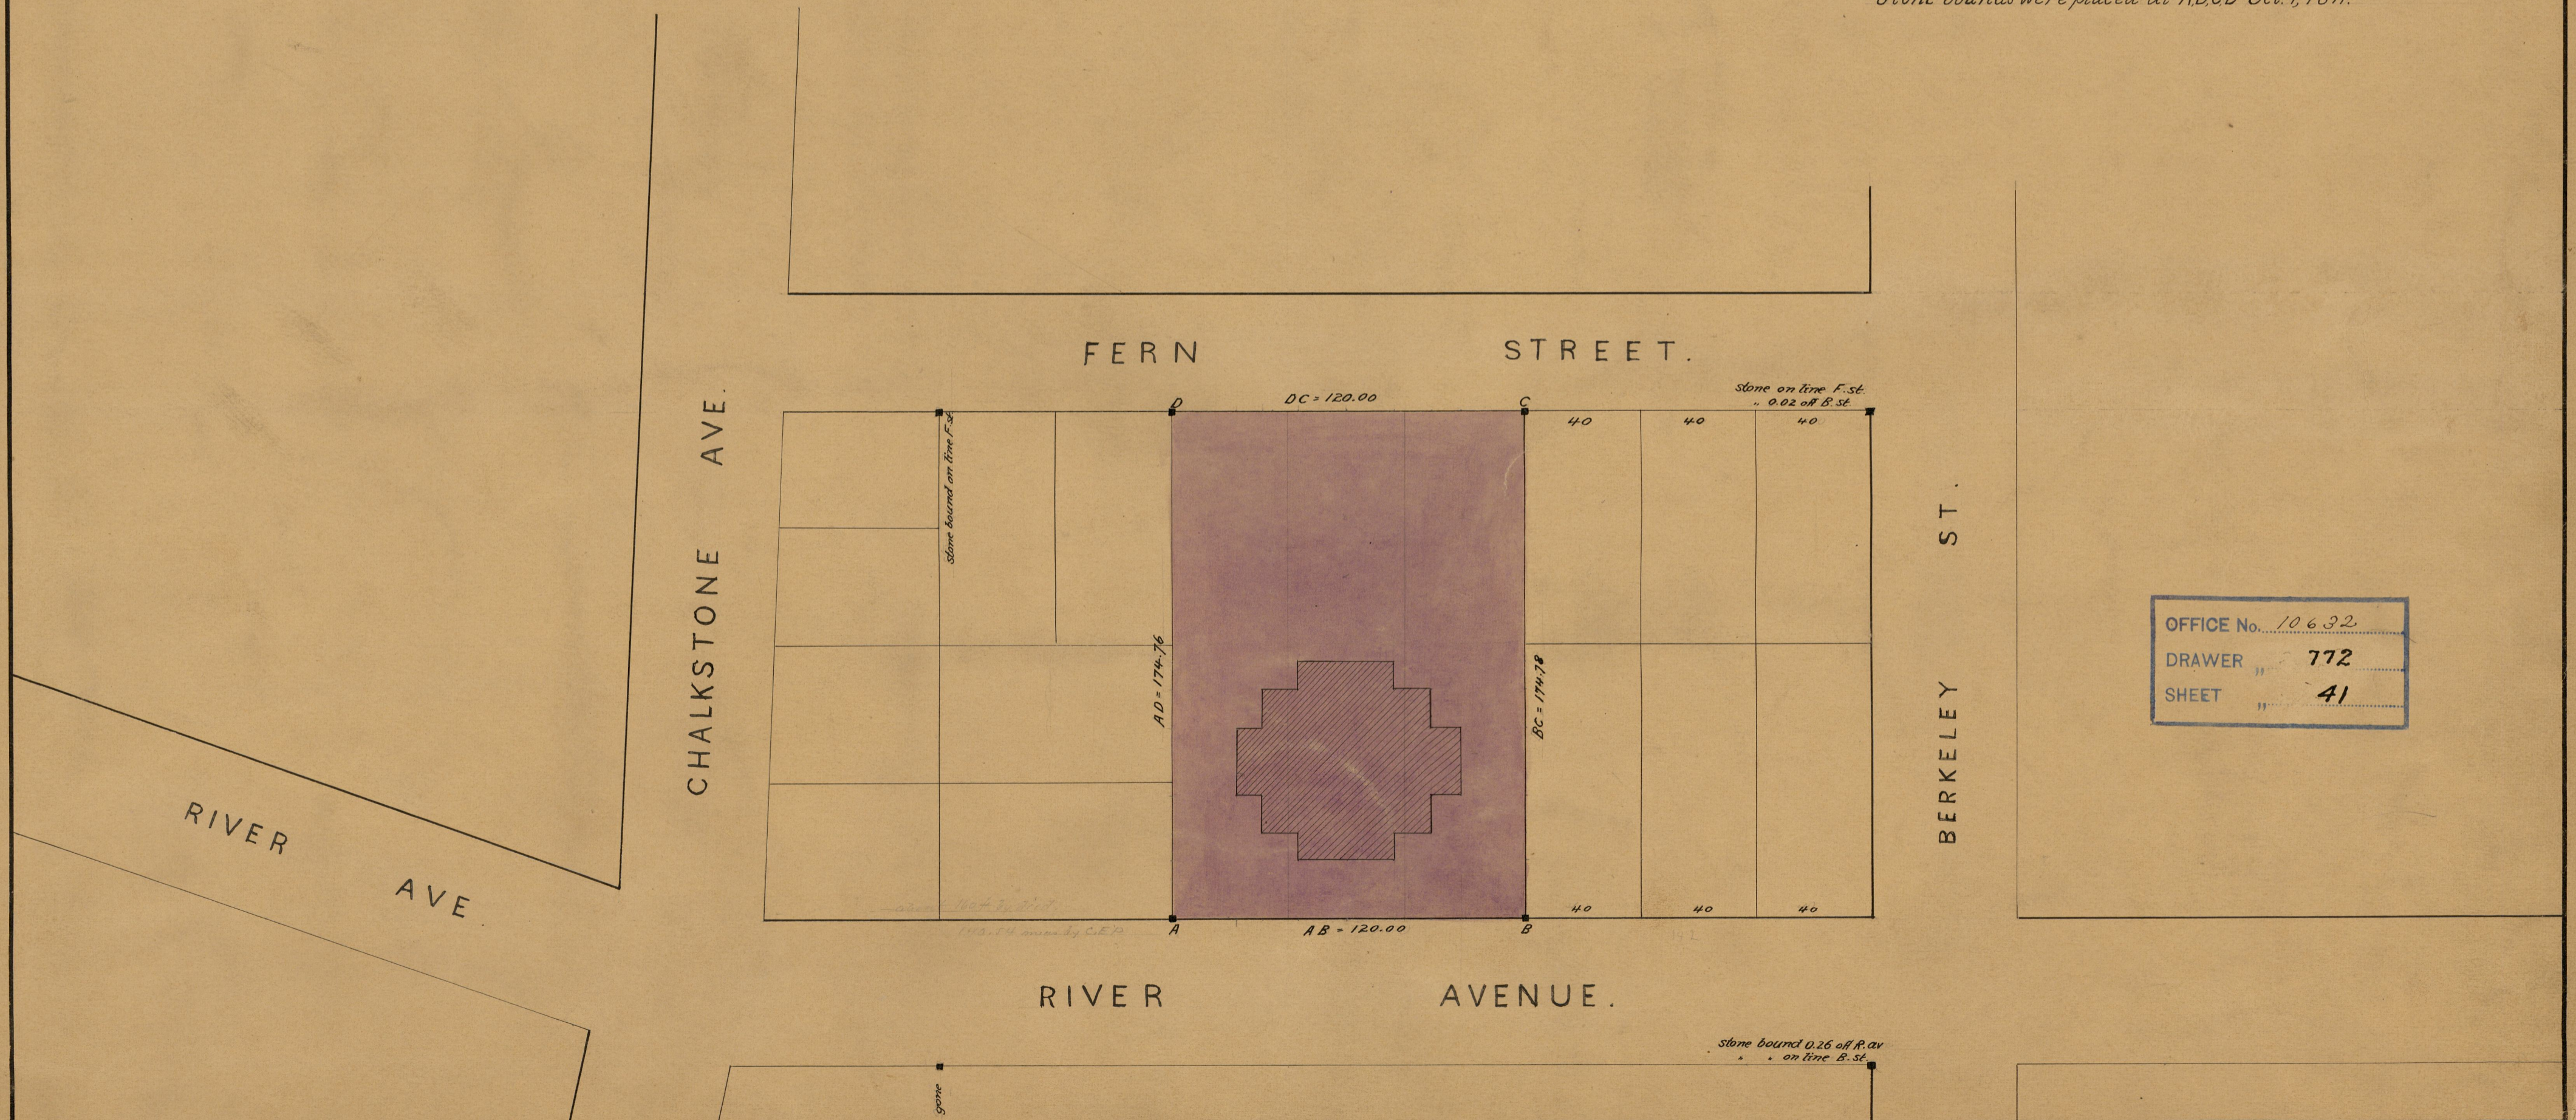

# MAP OF RIVER AVE. SCHOOL EST.

Scale 40 ft. per inch.

City of Providence bought for \$252,000 of West Providence Land Co. July 24, 1890. Lots Nos. 73, 74, 75, 82, 83, 84 on The Bellevue Plat. See Deed Book 360 page 265.

Area ABCD = 20972  $\frac{40}{100}$  square feet.

Stone bounds were placed at ABCD Oct. 1, 1891.

OFFICE No.	10632
DRAWER	772
SHEET	41