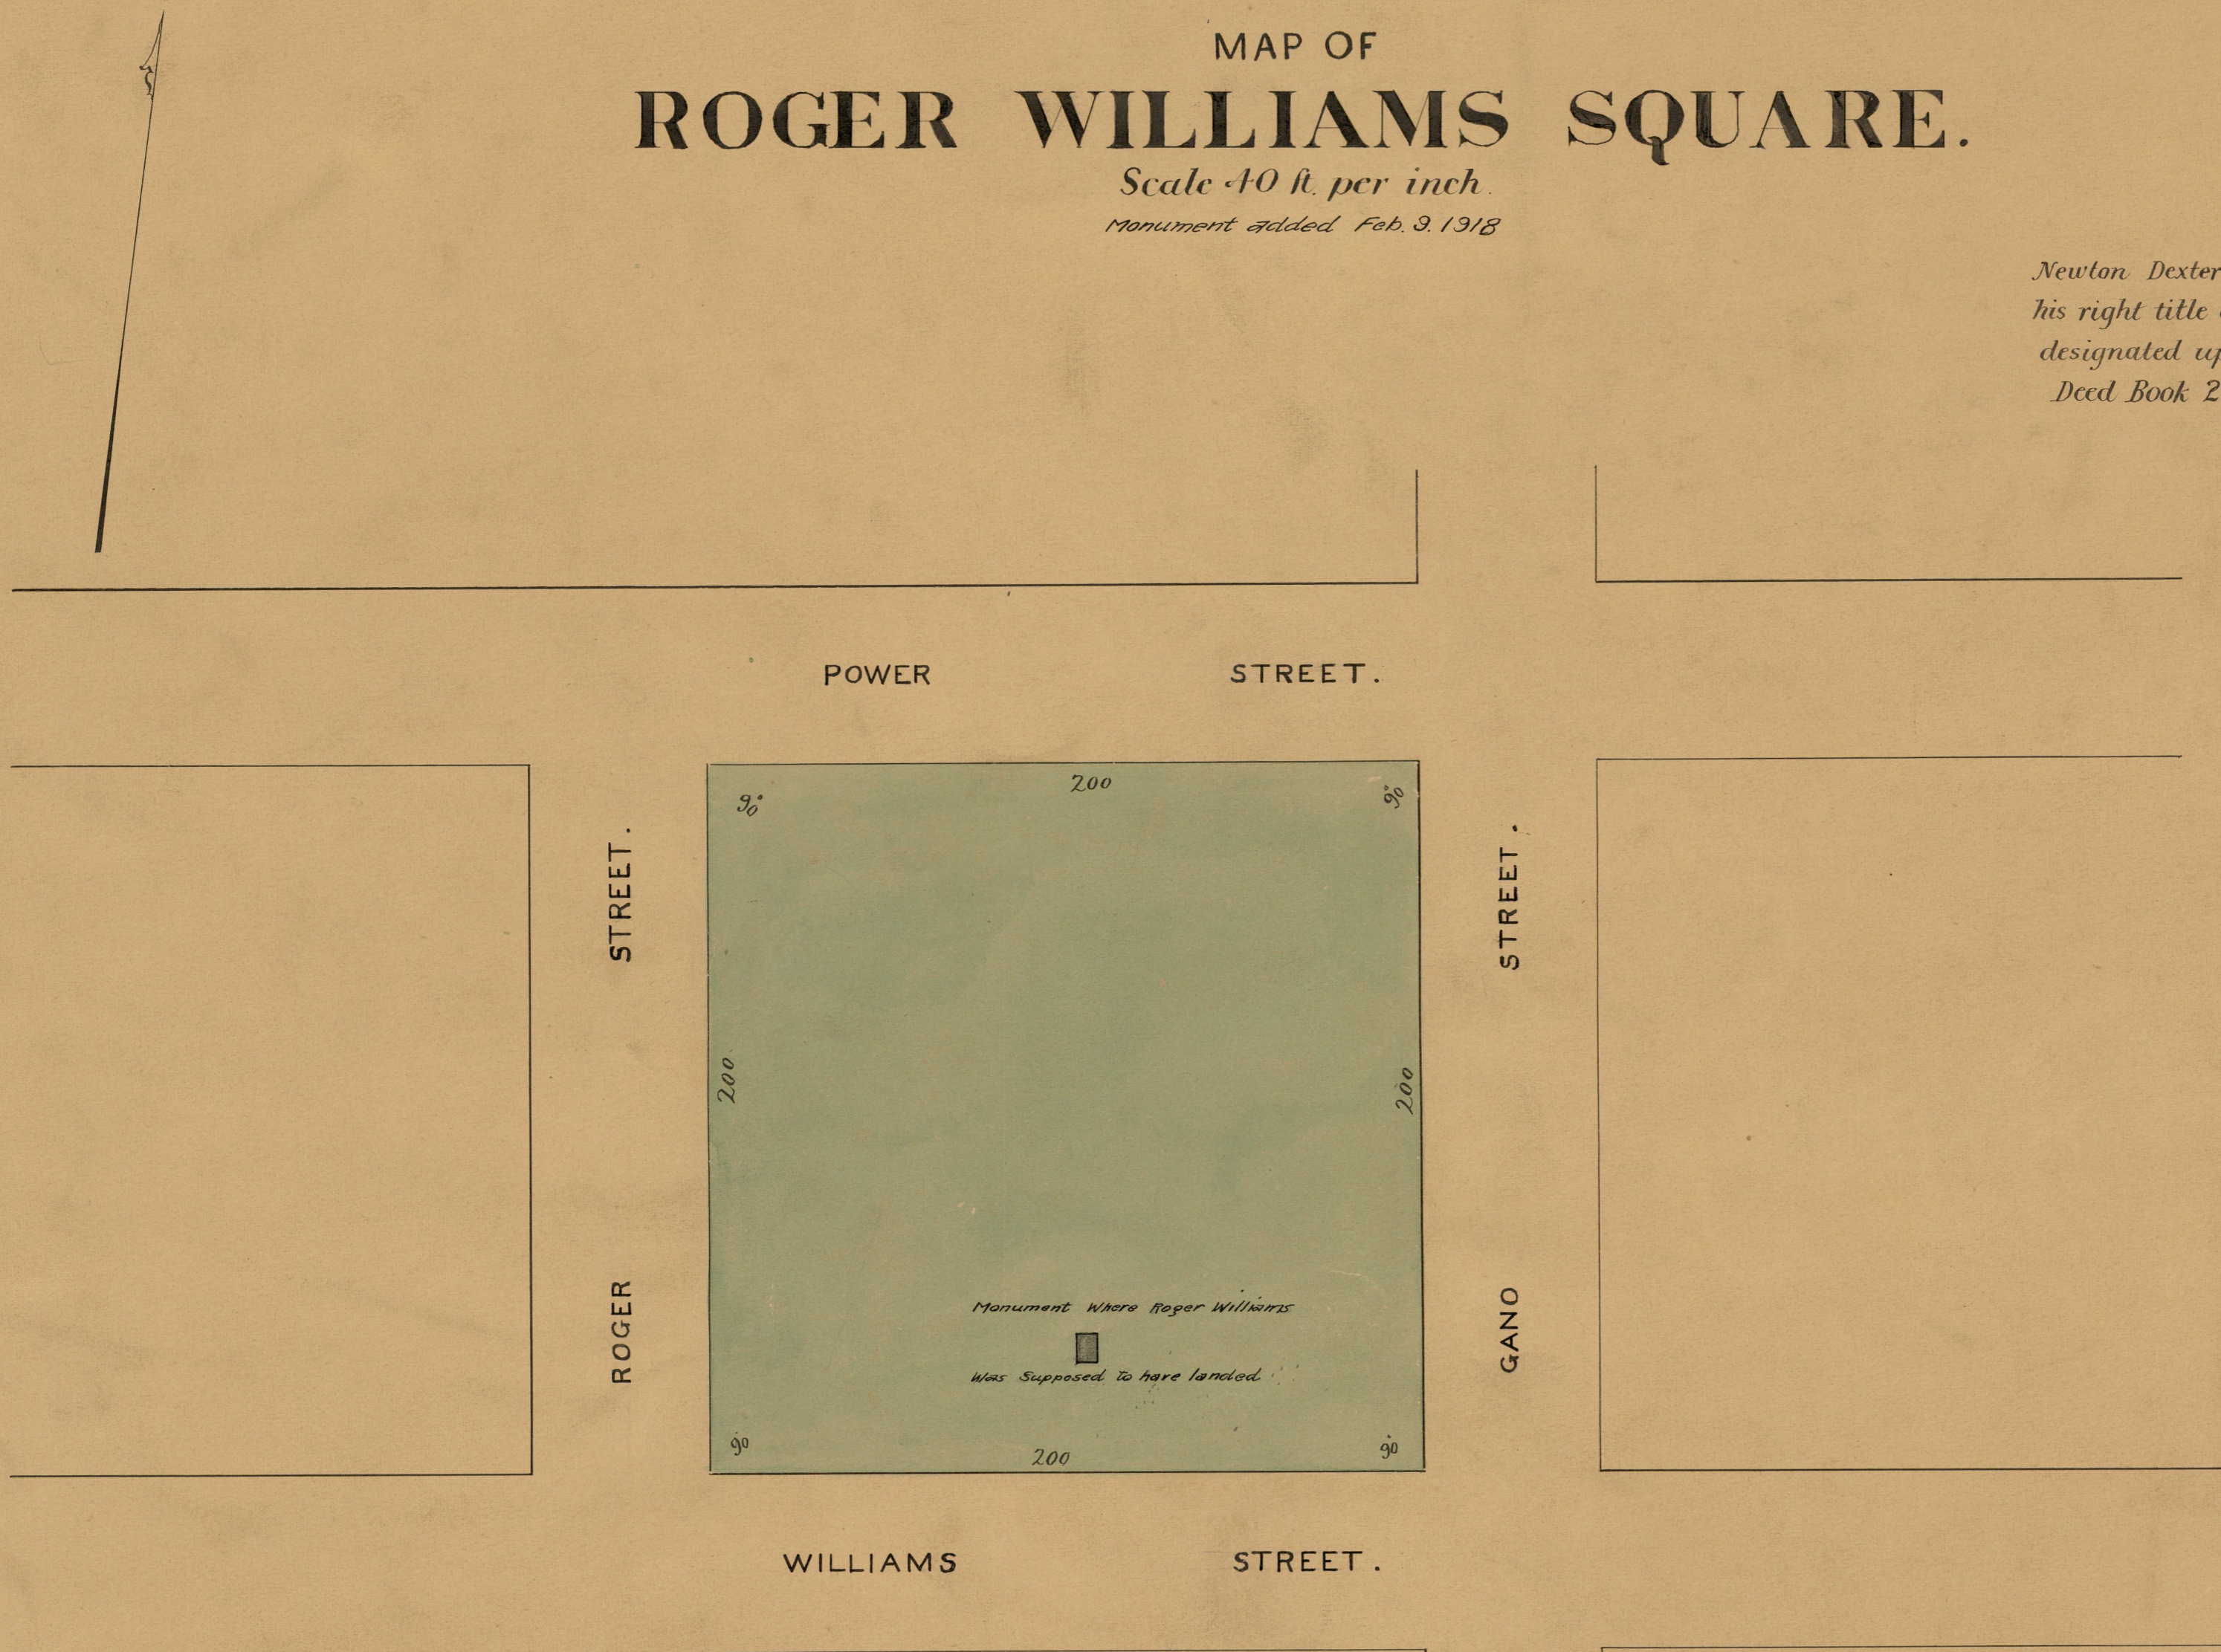

MAY 26 1886

011940

MAP OF  
**ROGER WILLIAMS SQUARE.**

Scale 40 ft. per inch.  
Monument added Feb. 9, 1918

*Newton Dexter quitclaims to the City of Providence all his right title and interest in Roger Williams Square as designated upon <sup>6<sup>th</sup></sup> James Fenner Plat. Mar. 21, 1878. Deed Book 297 page 107.*