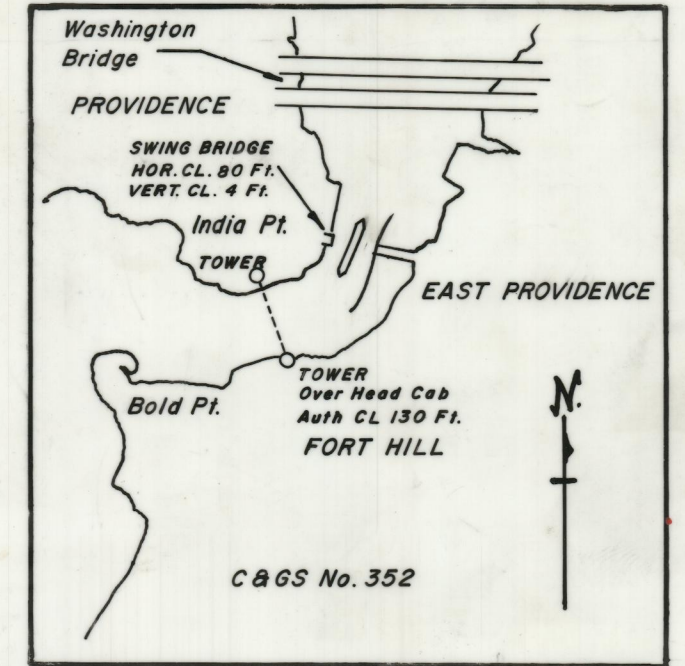

CITY OF PROVIDENCE
RHODE ISLAND
DEPARTMENT of PUBLIC WORKS
INDIA POINT BRIDGE DEMOLITION

LOCATION MAP Scale= 1:10,000

19

75