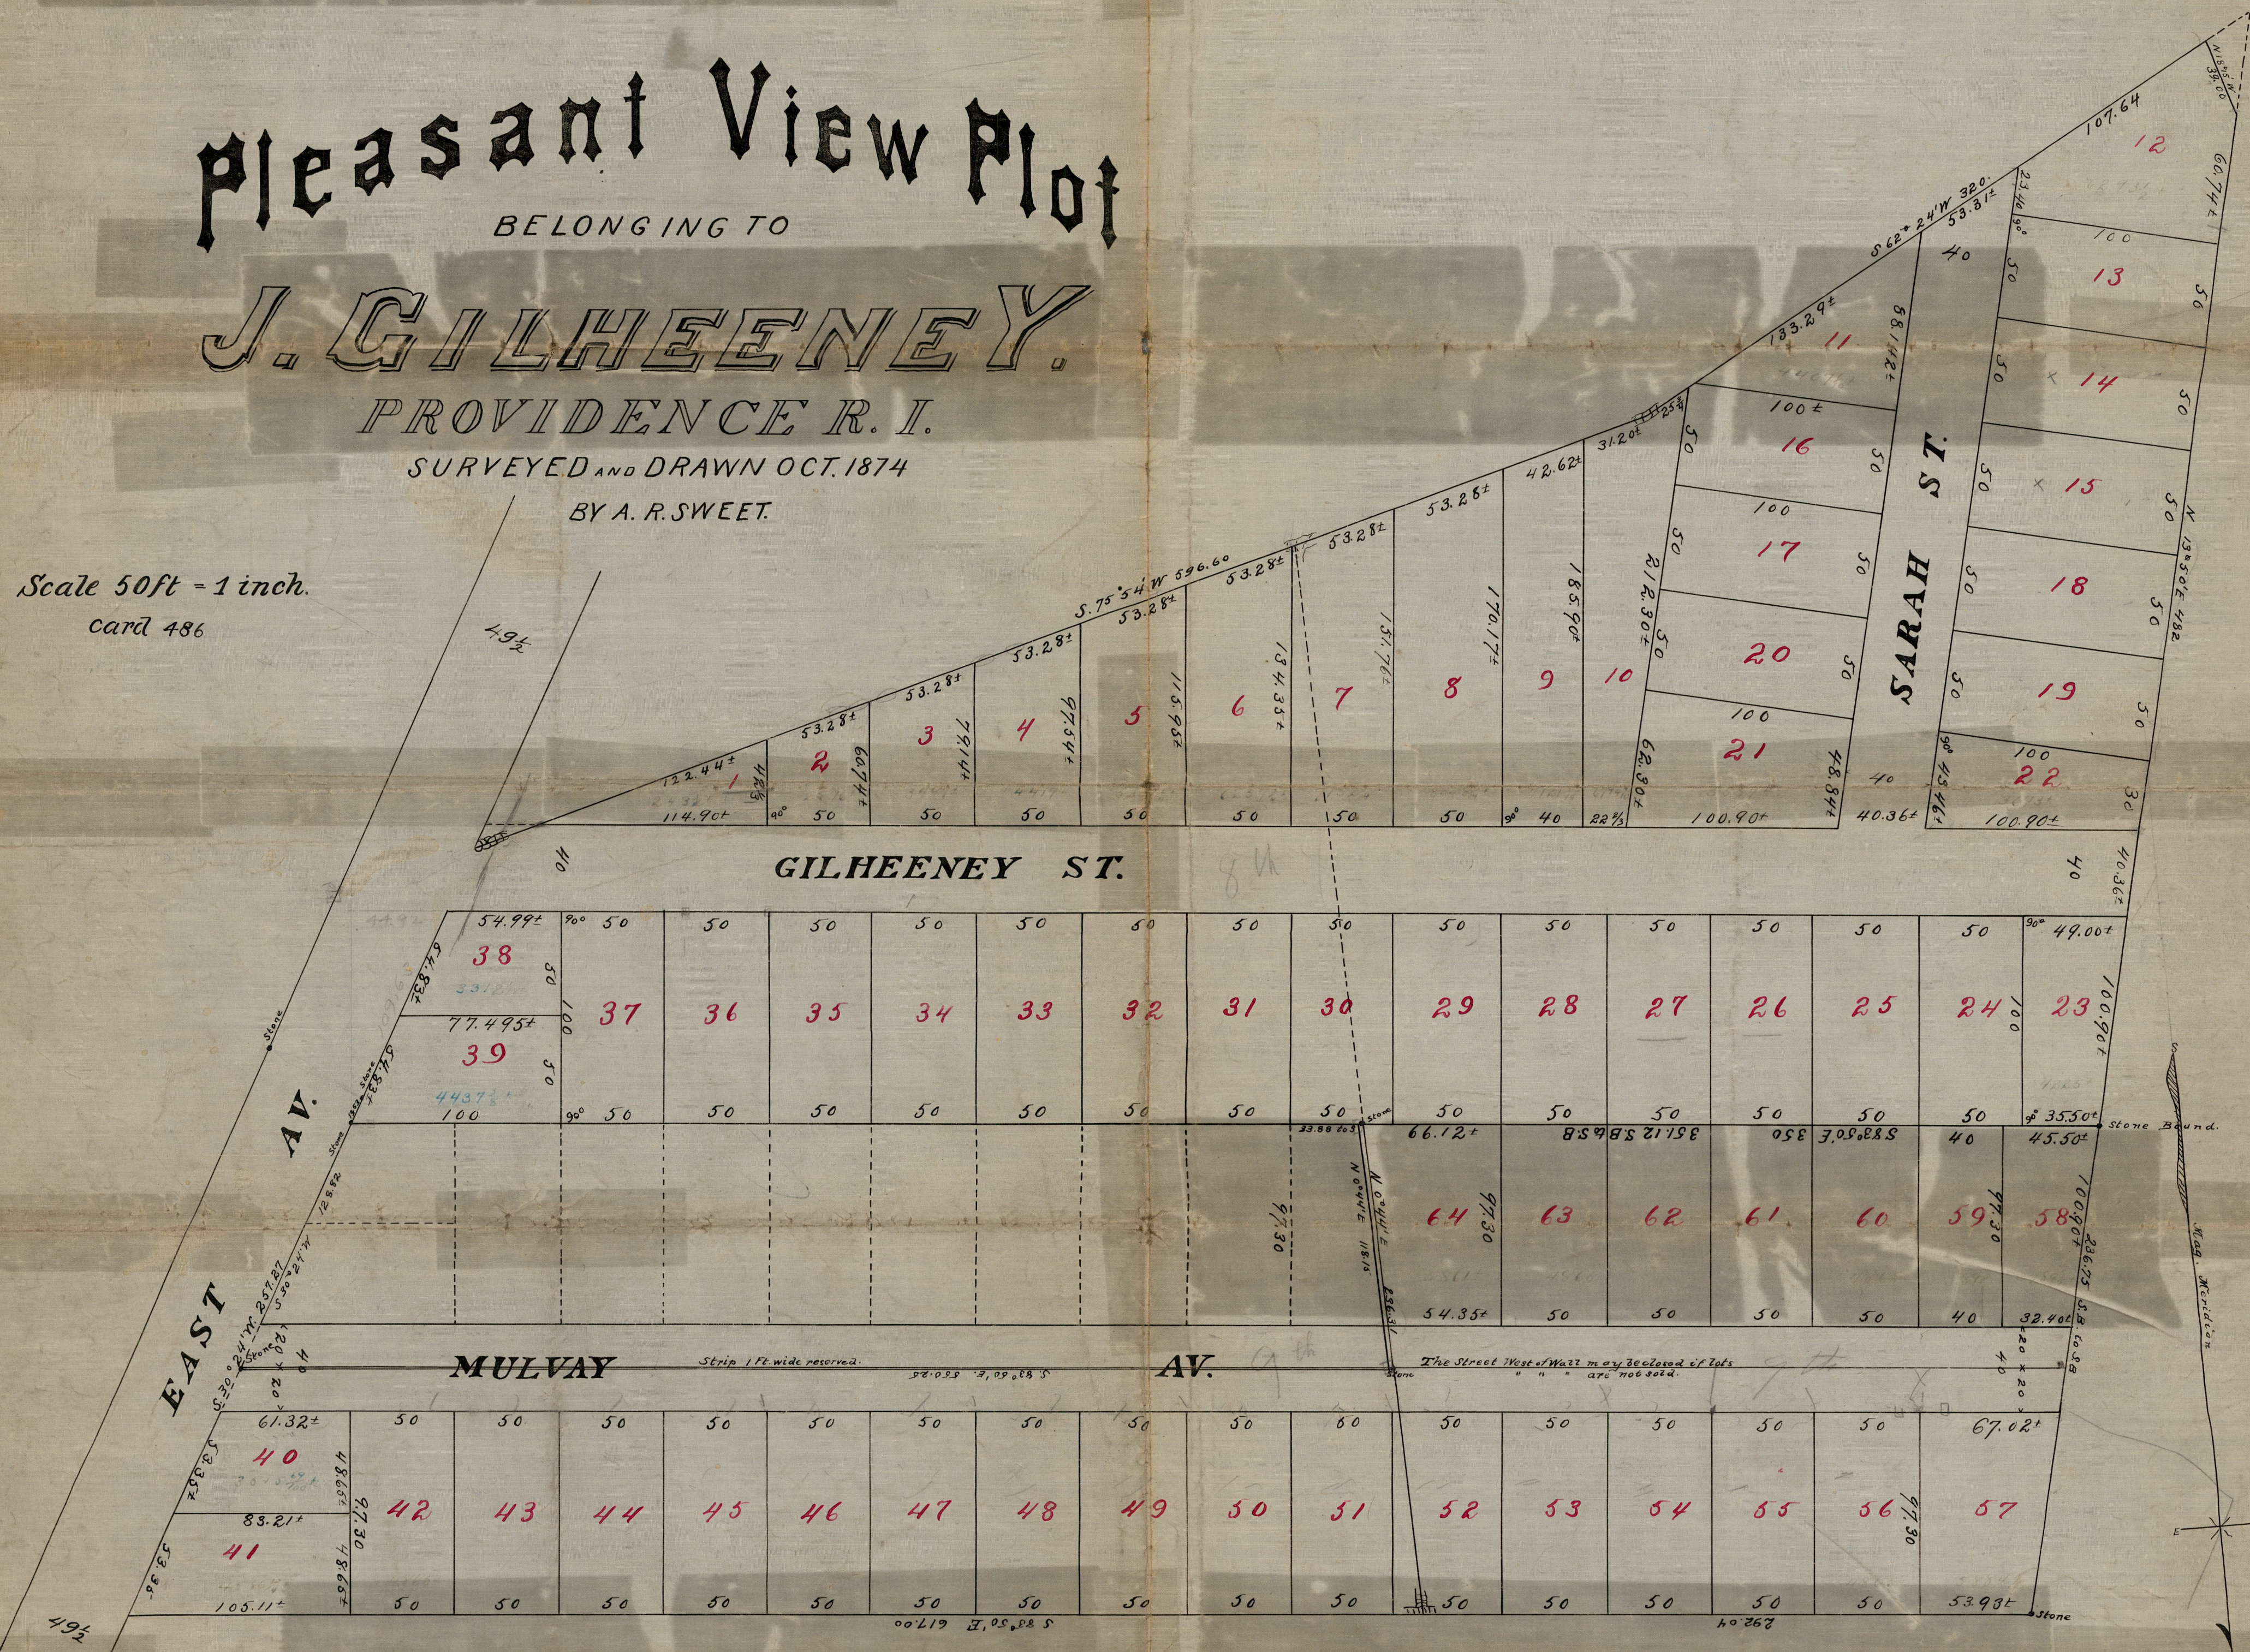

April 1, 1921

044912

Recorded August 14, 1875

Witness

G. A. Williamson.

Recorder of Deeds.

Pleasant View Plot

BELONGING TO

J. GILHEENEY.

PROVIDENCE R. I.

SURVEYED AND DRAWN OCT. 1874

BY A. R. SWEET.

Scale 50ft = 1 inch.
Card 486

DRAWN BY Chas S. Tiffany.

Compared G.A.M.

OFFICE No. 1653
 DRAWER 72
 SHEET K-6