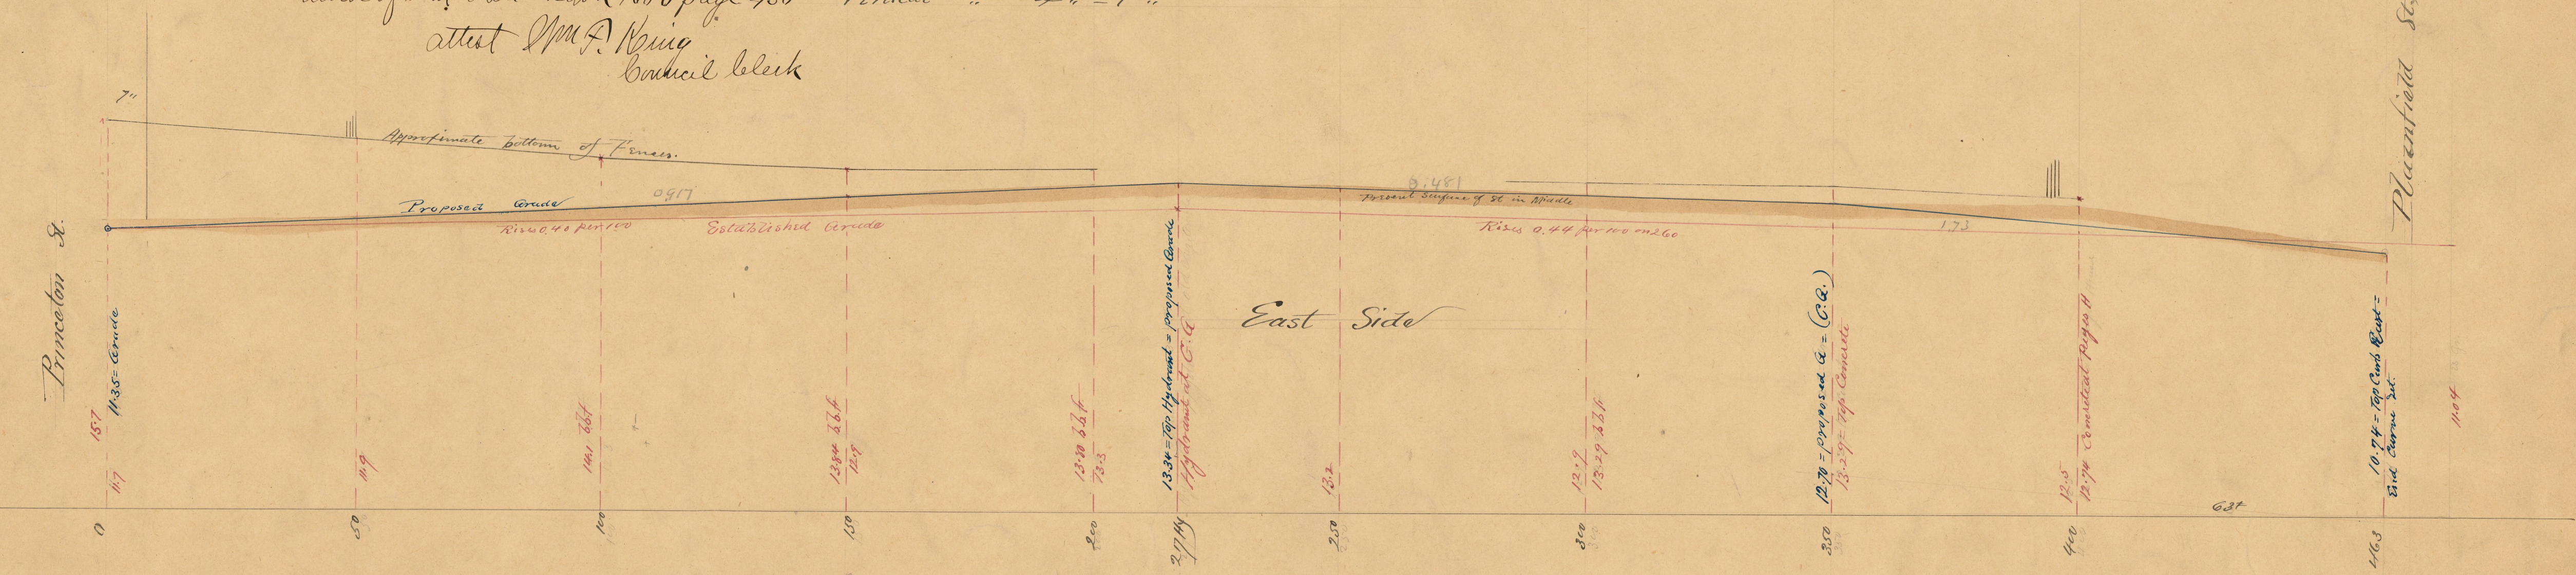

Princeton St

West Side

Plainfield St

The grade of Garden Street was changed by the Town Council November 12 1891 so as to correspond with the grades represented by blue lines on this profile see Council Record of that date Book No 6 page 430

Profile on both sides of GARDEN St.

Horizontal Scale 20ft = 1 inch
 Vertical " 4" = 1 "

attest Wm F. King
 Council Clerk

Garden St. changed to Deborah St.
 July 7, 1898.

Princeton St

East Side

Plainfield St